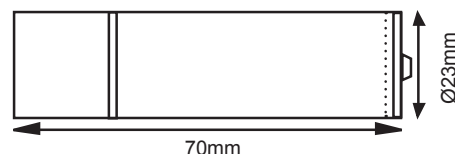

BC2033H

550TVL High Resolution Indoor / Outdoor Bullet Camera

Features:

- 550 Lines Resolution, 0.01 Lux
- Operating Temp: 14°F ~ 122°F
- 1/3" Sony Super HAD CCD
- S/N Ratio: > 48dB
- Aluminum Weatherproof Housing
- Good for indoor or outdoor
- Shutter Speed: 1/60 ~ 1/100,000 se
- Ideal for warehouse, office, home security
- Plug and Play

Specification:

Model No.	BC2033H
Image Device	1/3" Sony Super HAD CCD
Number of Pixels	510(H) x 492(V)
Scanning System	525 lines, 60 field/sec
Sync System	Internal
Horizontal Resolution	550TVL
Minimum illumination	0.01 lux (F:1.2)
S/N Ratio	More than 48dB (AGC Off)
Gamma	0.45
Electronic Shutter	1/60 ~ 1/100000 sec
Video Output	1Vp-p, 75ohms Negative
Power consumption	12 VDC, 110mA
Housing	Aluminum
Cable	Standard 100cm BNC/DC Jack