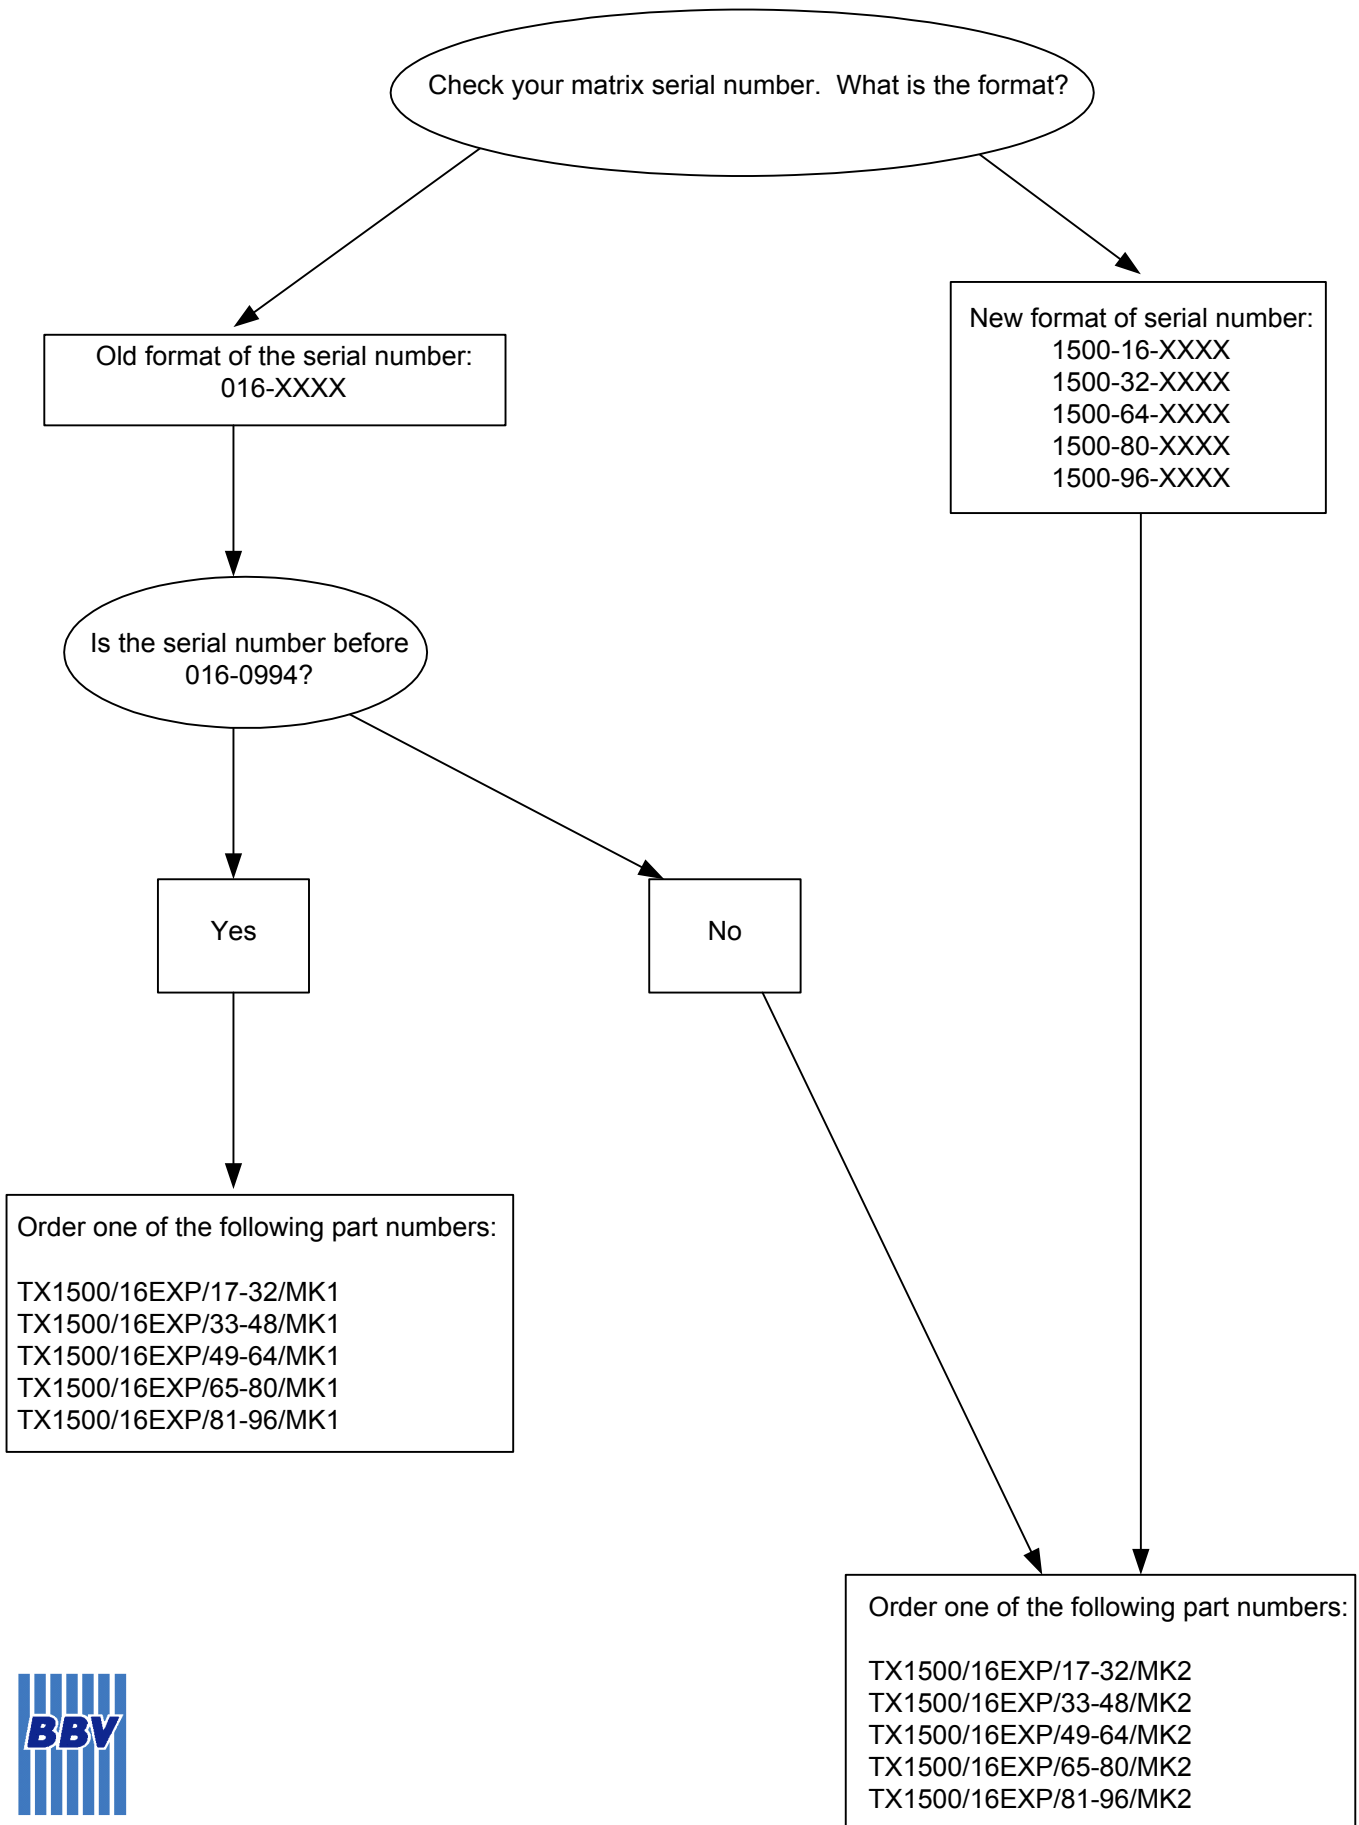

Ordering a TX1500 Additional camera input card

Building Block Video Ltd

17 Apex Park, Diplocks Industrial Estate, Hailsham, East Sussex, BN27 3JU, UK
Tel:+44(0)1323 842727 Email: support@bbvcctv.com www.bbvcctv.com