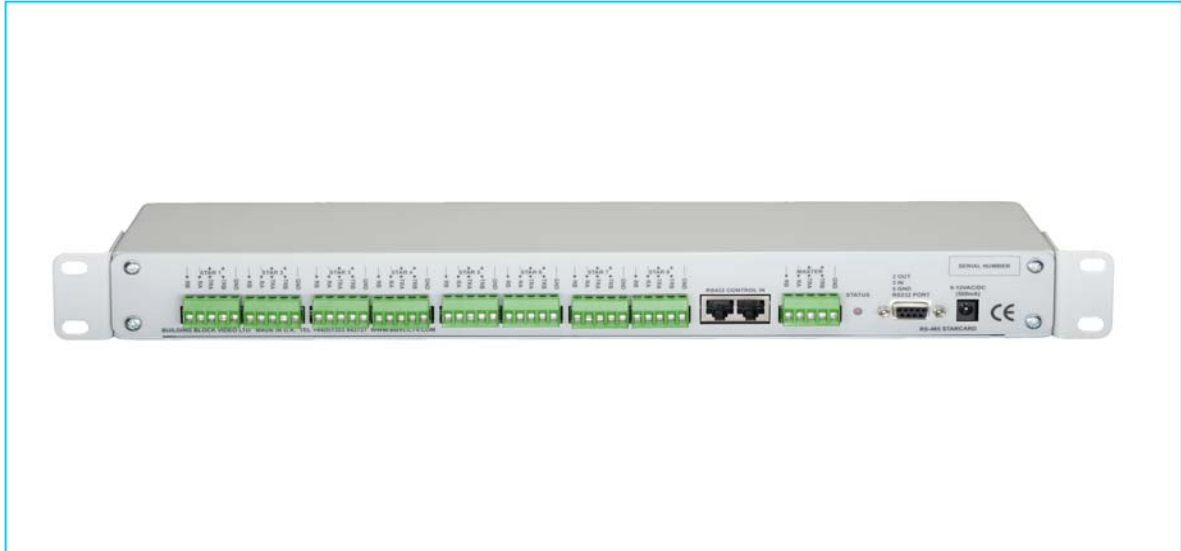

STARCARD

Application Notes

The Starcard provides a simple and cost-effective solution in the installation of RS485/422 telemetry systems. The Starcard takes RS485/422 data from one source and distributes it across 8 isolated outputs which can be wired in a star format or allow up to 31 cameras to be daisy chained.

8 RS422/485 outputs to allow star wiring of telemetry systems and Tx1500 Key boards and alarm Cards can also be used when star wiring is required for other systems

Features

- Two RJ45 sockets and a screw terminal connector for RS485/422 input from a controller and output to additional daisy chained Starcards
- Eight screw terminal connectors used to output RS485/422 data. Each output can be connected to a single dome / receiver or up to 31 domes / receivers or a combination wired as a daisy chain.
- Can be used with either 2-wire, half duplex; 4-wire, full duplex or simplex systems
- Can also be used with simplex RS485/422 links, for example the RS485 output of multiplexers.
- DB9F connector provides a diagnostic output. This can be used with a laptop PC to monitor the data being sent out of the Starcard via RS232

Power Supply

- 9 - 12 Vdc 500mA

Inputs

- 2-wire RS485/422 Simplex
- 4-wire RS422 Full Duplex

Outputs

- 8 x 2 or 4-wire RS485 (switch selectable – default 4-wire).
- Maximum cable runs approx. 1200mtrs. When the domes / receivers are wired as a daisy chain, the last unit must be terminated and the intermediate units must be unterminated. With a single dome connected to each output, the BBV RS485/422 must be terminated

Other outputs

- RS232 monitor output via chassis mounted DB9 connector

Features

- LED as power indicator

Installation

- Supplied in 1U 19in rack mountable metalwork or wall-mounted via the fixing brackets supplied