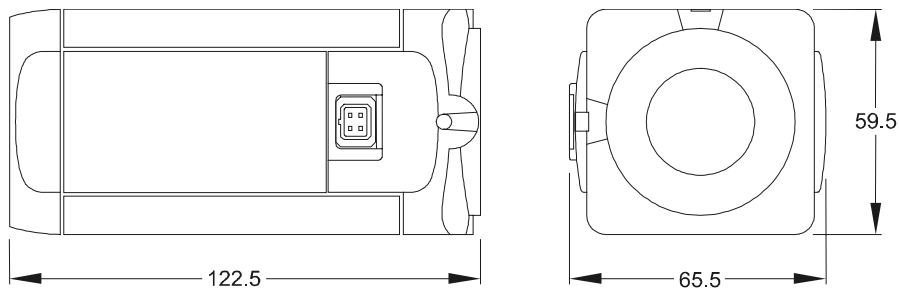

SPECIFICATIONS

Power source	CDSP9772: 230 VAC $\pm$ 10% 50Hz CDSP9772/LV: 24 VAC $\pm$ 10%
Power consumption	less than 5W
Input power isolation	Fully isolated power supply
MECHANICAL	
Lens mount	C/CS via adjustable back focus mechanism with two adjustment points (top and side)
Camera mount	1/4-20UNC (top or bottom)
Weight	0.6 kg
Material	Die-cast zinc lens mount. Extruded aluminium body. Flame-retardant ABS plastic front/rear trim and door
Environmental	Operating: Temperature: -10 to +50° C (14 to 122° F) Humidity: 20 to 80% RH (non-condensing) Storage: Temperature: -10 to +70° C (14 to 158° F) Humidity: 20 to 90% RH (non-condensing)

DIMENSIONS

The manufacturer reserves the right to alter price or specification without prior notice