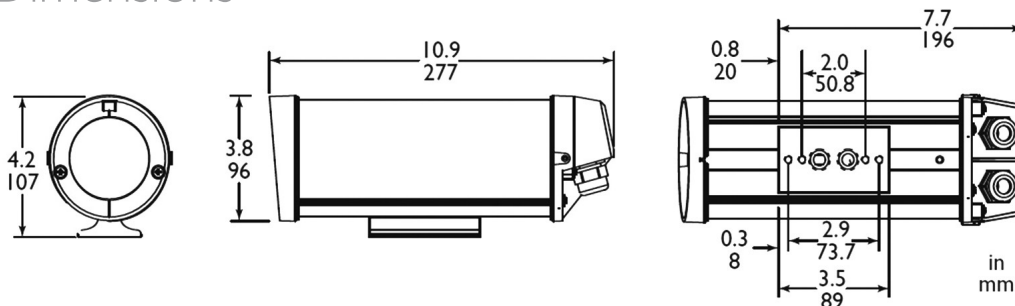

Dimensions