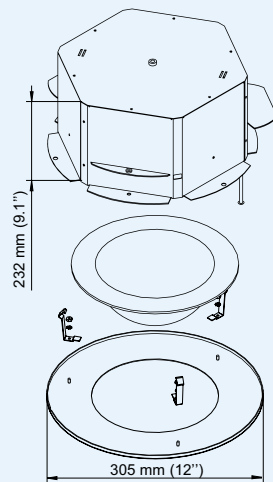

For quick and easy installation, the housing is shipped with a cardboard template for cutting a proper size opening for the enclosure in a drop ceiling. Two anchor points on the metal housing enable the unit to be secured to the superstructure.

## Technical specifications – AXIS Indoor Recessed Enclosure

General	
<b>Supported cameras</b>	AXIS 213 PTZ, AXIS 214 PTZ, AXIS 215 PTZ, AXIS 231D+, AXIS 232D+, AXIS 233D
<b>Casing</b>	Upper unit: 18 & 20 gauge powder coated steel Lower unit: 0.10" cast-cell acrylic (Distortion free) Optically clear 0.10" thick tinted lower dome Housing extends only 3.5" below ceiling Includes a decorative trim ring with quick-release pressure springs
<b>Environment</b>	Indoor only (no electronics) Plenum rated metal top
<b>Dimensions (HxWxL)</b>	9.1" x 12" x 12" (232 x 305 x 305 mm)
<b>Weight</b>	6.0 lbs (2.8 kg)

### Dimensions