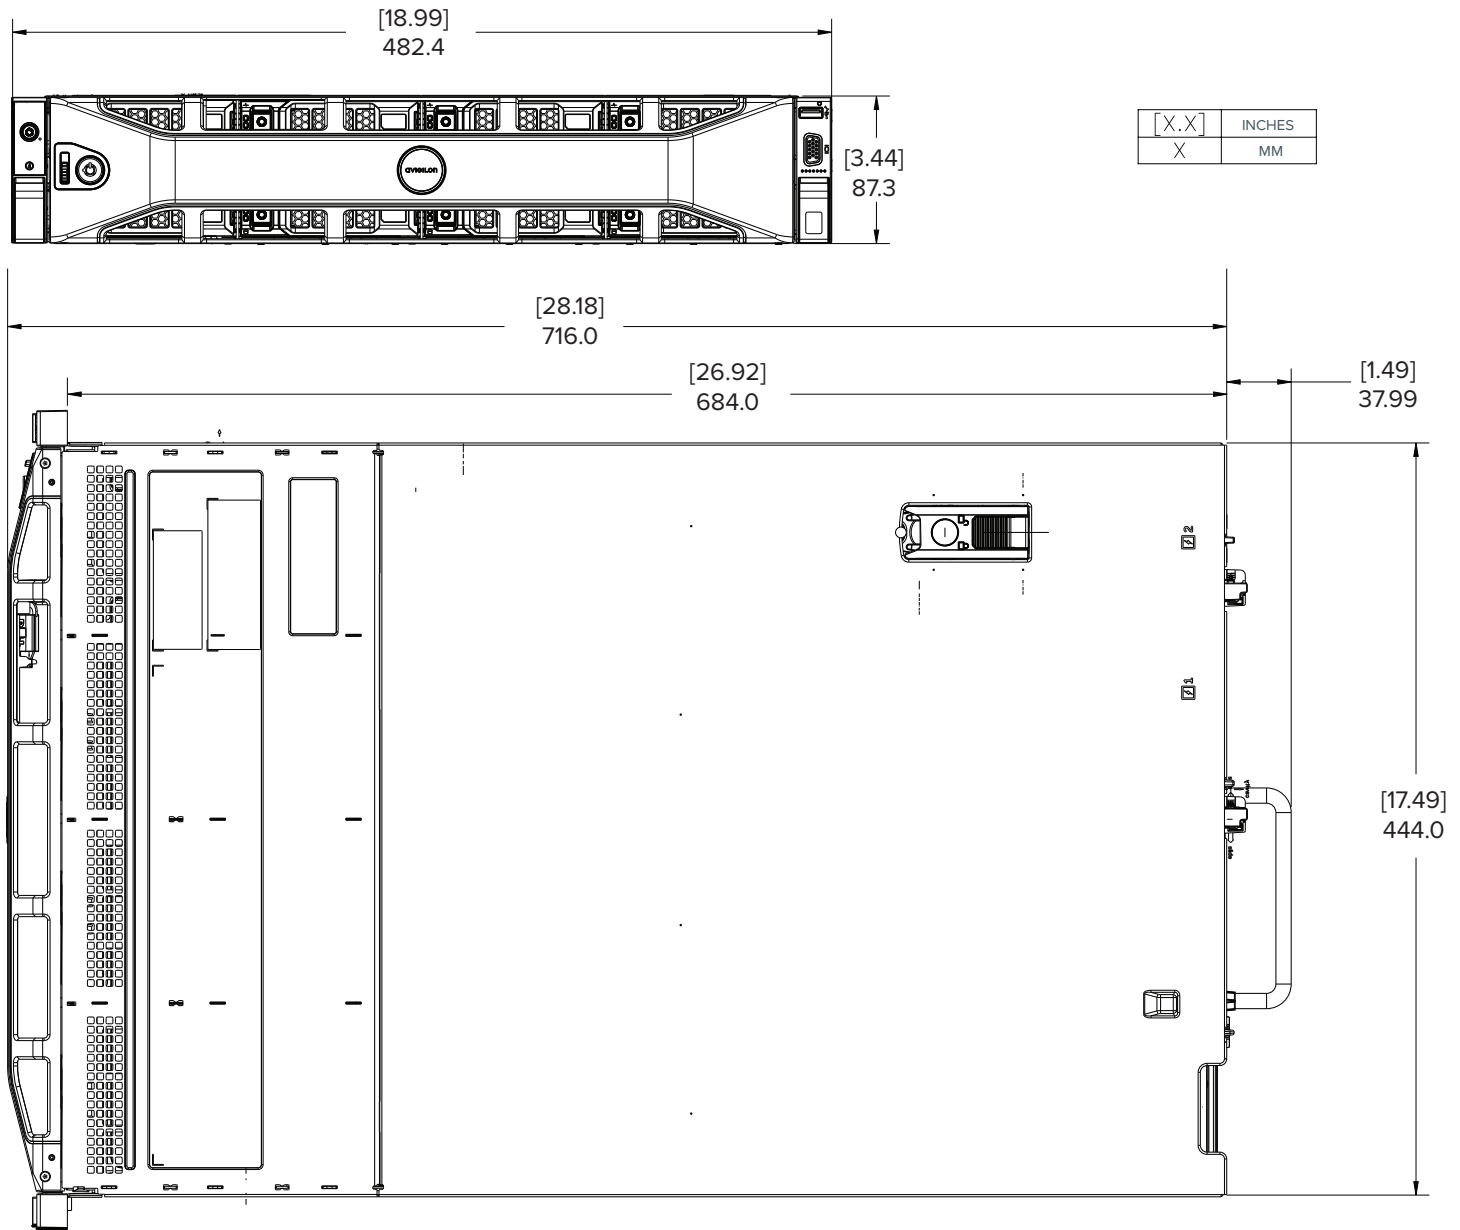

Outline Dimensions

NETWORK VIDEO RECORDER

Ordering Information

HD-NVR3-PRM-32TB	32 TB HD NVR Premium with Microsoft Windows Server 2012 R2 for Embedded Systems and Avigilon Control Center
HD-NVR3-PRM-48TB	48 TB HD NVR Premium with Microsoft Windows Server 2012 R2 for Embedded Systems and Avigilon Control Center
HD-NVR3-PRM-56TB	56 TB HD NVR Premium with Microsoft Windows Server 2012 R2 for Embedded Systems and Avigilon Control Center
HD-NVR3-PRM-84TB	84 TB HD NVR Premium with Microsoft Windows Server 2012 R2 for Embedded Systems and Avigilon Control Center

* Avigilon Control Center licenses must be purchased separately

HD-NVR3-PRM-xxTB-NA =
HD-NVR3-PRM-xxTB-UK =
HD-NVR3-PRM-xxTB-EU =
HD-NVR3-PRM-xxTB-AU =