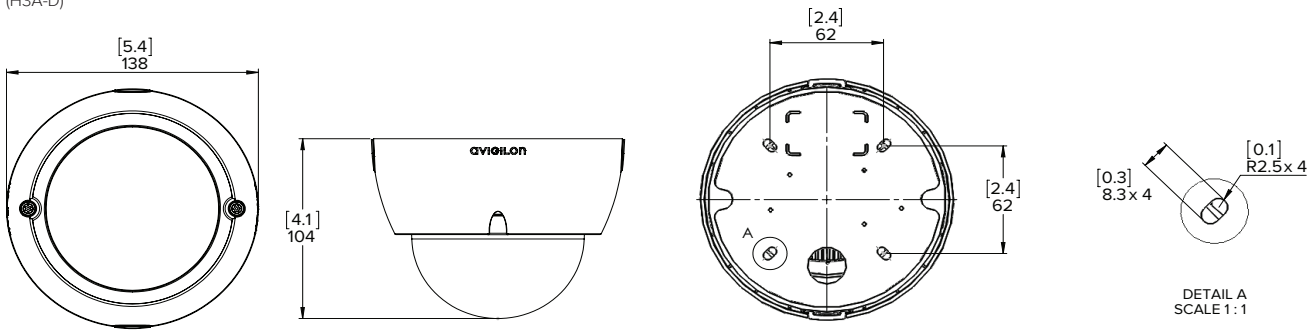

Outline Dimensions

Surface Mount Dome Camera

(H3A-D)

HD VIDEO ANALYTICS CAMERA