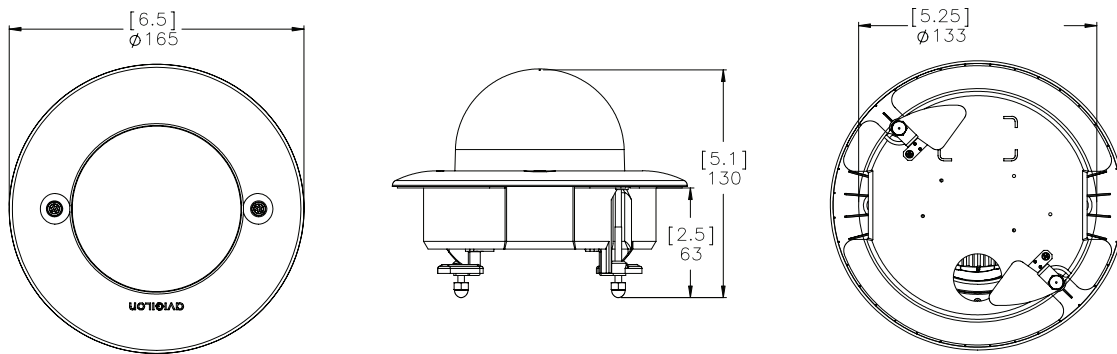

Outline Dimensions

Surface Mount Dome Camera

(H3A-D)

HD VIDEO ANALYTICS CAMERA

In-Ceiling Dome Camera

(H3A-DC)

[X.X]	INCHES
X	MM

Ordering Information