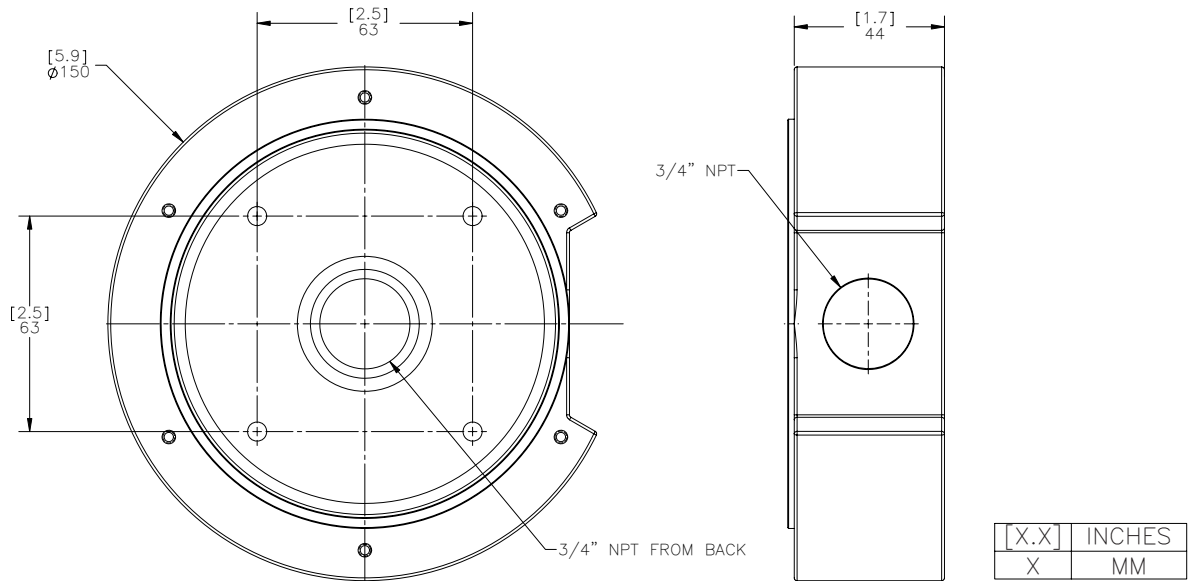

- Allows mounting in-ceiling with low profile

Indoor/Outdoor Mounts

DOME-OD-BASE

Indoor/Outdoor Mounting Base

- Creates outdoor seal with dome that meets IP66 standards
- Allows for side or rear 3/4" conduit connection
- Mounts to round electrical boxes

DOME-OD-PEND

Indoor/Outdoor Pendant Mount

- Creates outdoor seal with dome that meets IP66 standards
- Mounts to 1-1/2" NPT male pipe

Specifications subject to change without notice. V1.1
 ©2009 Avigilon Corporation. All rights reserved.