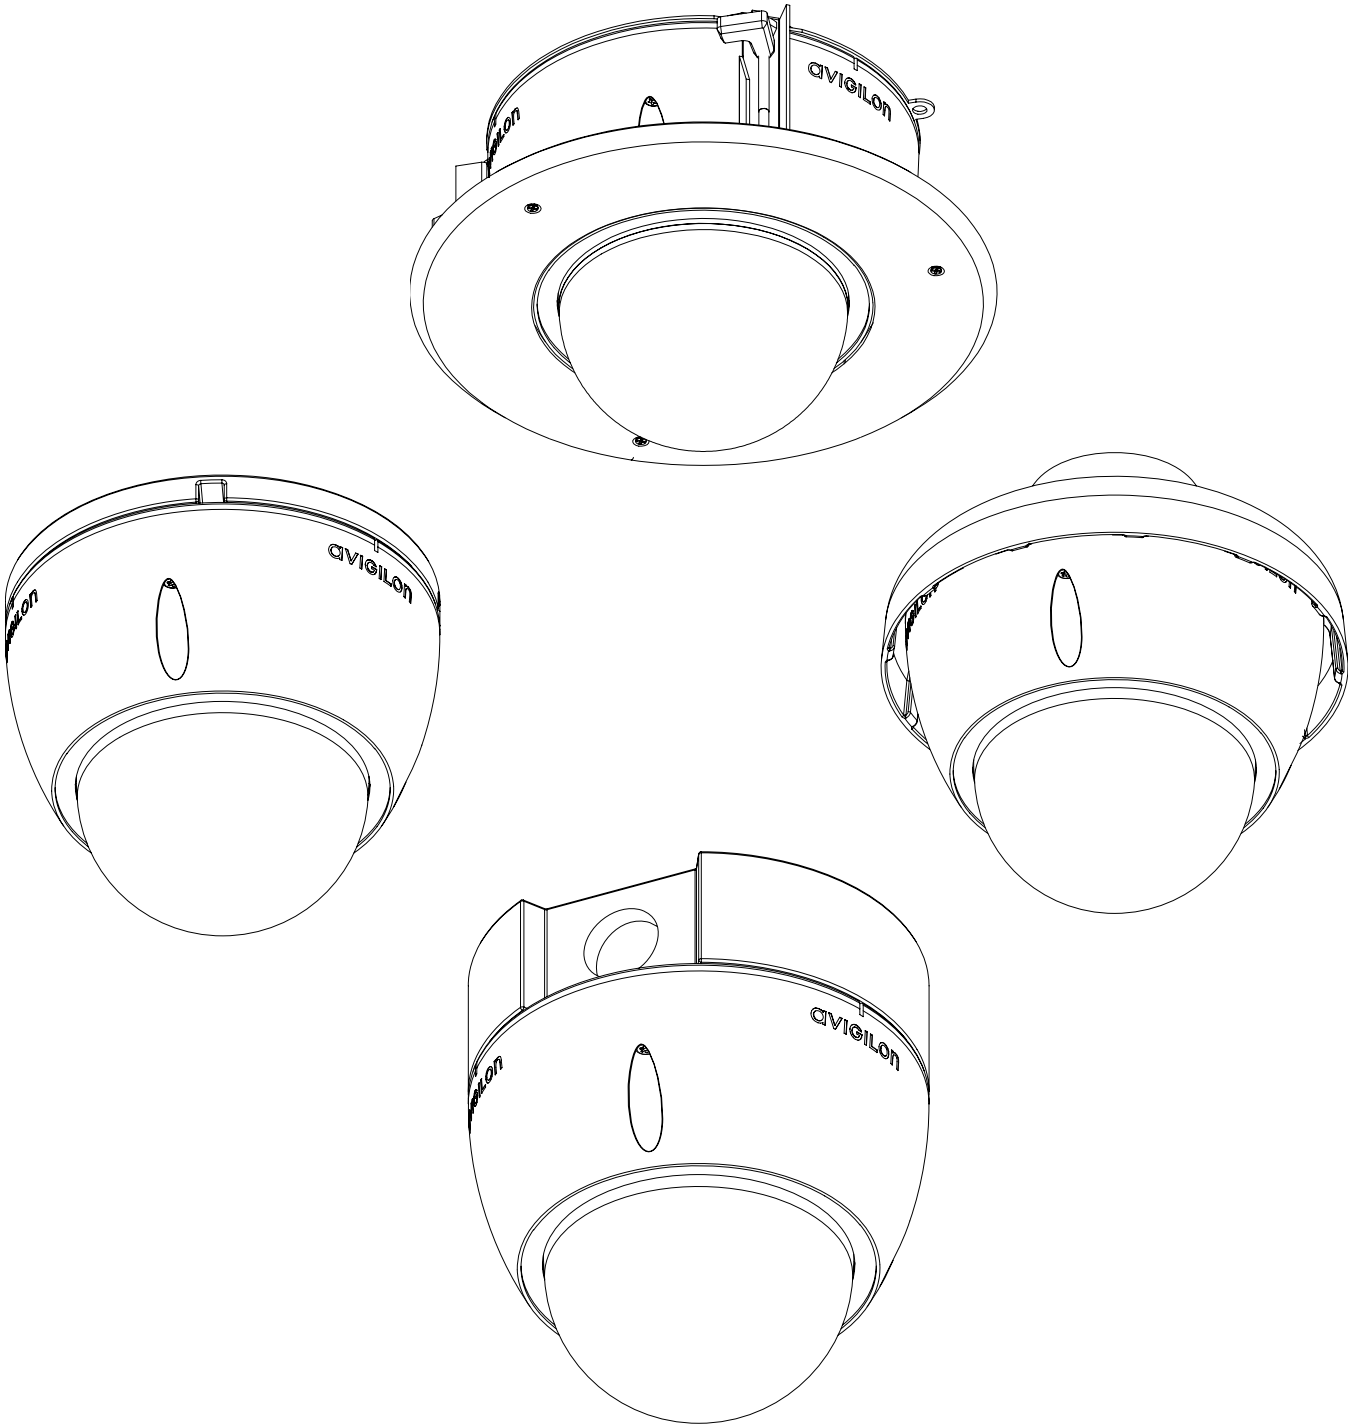

High Definition IP Dome Camera Mounts

Indoor Mounts

DOME-INDE-PLT

Indoor Electrical Box Mounting Plate

- Mounts to various electrical boxes
- Allows mounting with side cable access

DOME-IND-CEL

Indoor In-Ceiling Mount

- Allows mounting in-ceiling with low profile

Indoor/Outdoor Mounts

DOME-OD-BASE

Indoor/Outdoor Mounting Base

- Creates outdoor seal with dome that meets IP66 standards
- Allows for side or rear 3/4" conduit connection
- Mounts to round electrical boxes

DOME-OD-PEND

Indoor/Outdoor Pendant Mount

- Creates outdoor seal with dome that meets IP66 standards
- Mounts to 1-1/2" NPT male pipe

Specifications subject to change without notice. V1.1
 ©2009 Avigilon Corporation. All rights reserved.