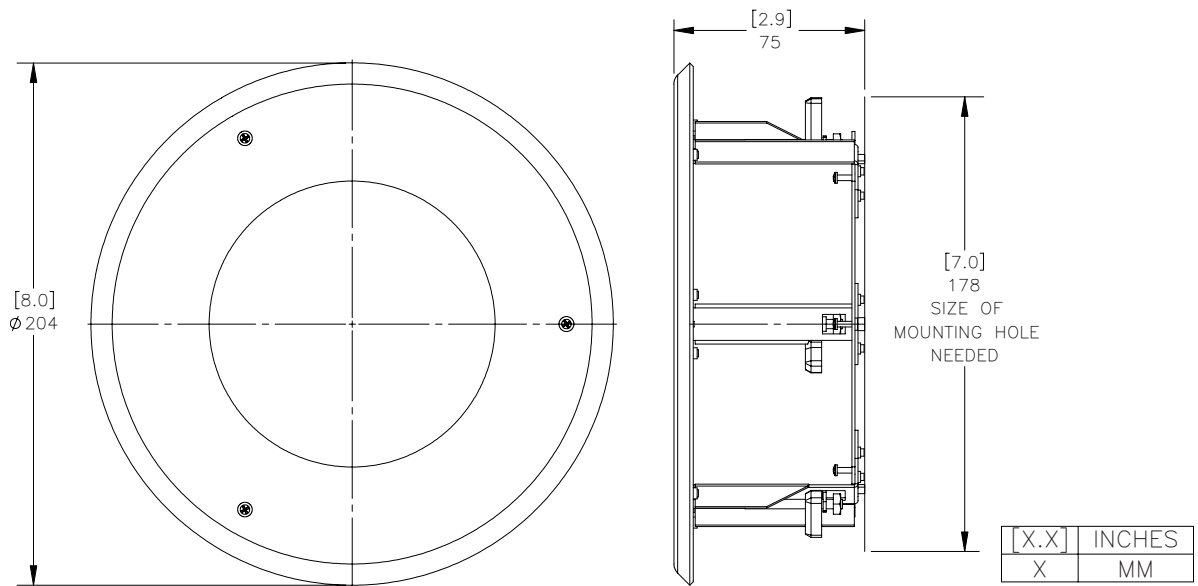

High Definition IP Dome Camera Mounts

Indoor Mounts

DOME-INDE-PLT

Indoor Electrical Box Mounting Plate

- Mounts to various electrical boxes
- Allows mounting with side cable access

DOME-IND-CEL

Indoor In-Ceiling Mount

- Allows mounting in-ceiling with low profile

Indoor/Outdoor Mounts

DOME-OD-BASE

Indoor/Outdoor Mounting Base

- Creates outdoor seal with dome that meets IP66 standards
- Allows for side or rear 3/4" conduit connection
- Mounts to round electrical boxes

DOME-OD-PEND

Indoor/Outdoor Pendant Mount

- Creates outdoor seal with dome that meets IP66 standards
- Mounts to 1-1/2" NPT male pipe

Specifications subject to change without notice. V1.1
 ©2009 Avigilon Corporation. All rights reserved.