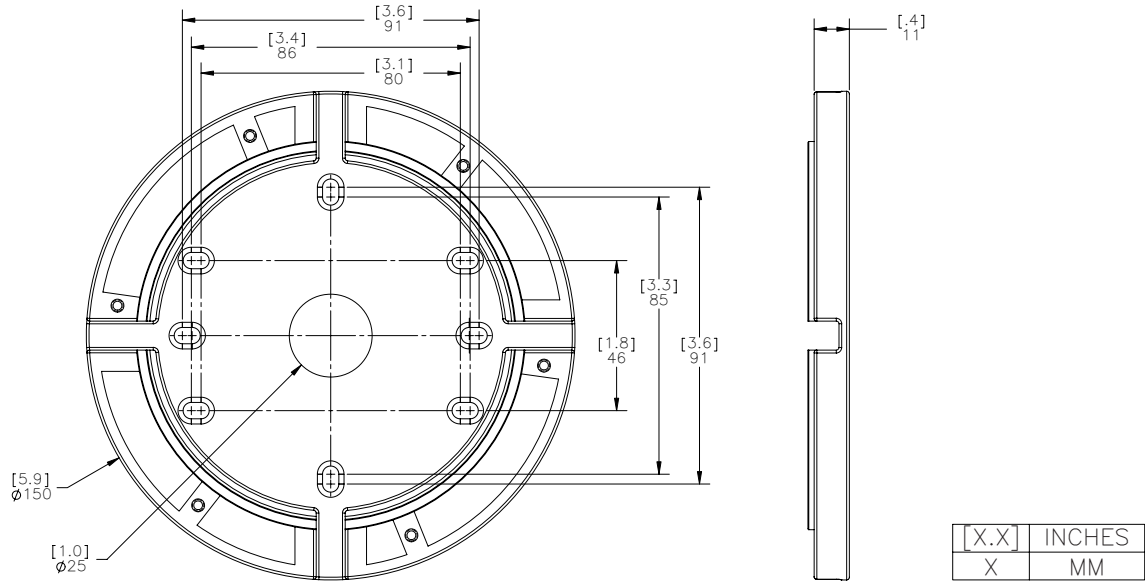

High Definition IP Dome Camera Mounts

Indoor Mounts

DOME-INDE-PLT

Indoor Electrical Box Mounting Plate

- Mounts to various electrical boxes
- Allows mounting with side cable access

DOME-IND-CEL

Indoor In-Ceiling Mount

- Allows mounting in-ceiling with low profile

Indoor/Outdoor Mounts

DOME-OD-BASE

Indoor/Outdoor Mounting Base

- Creates outdoor seal with dome that meets IP66 standards
- Allows for side or rear 3/4" conduit connection
- Mounts to round electrical boxes

DOME-OD-PEND

Indoor/Outdoor Pendant Mount

- Creates outdoor seal with dome that meets IP66 standards
- Mounts to 1-1/2" NPT male pipe

Specifications subject to change without notice. V1.1
 ©2009 Avigilon Corporation. All rights reserved.