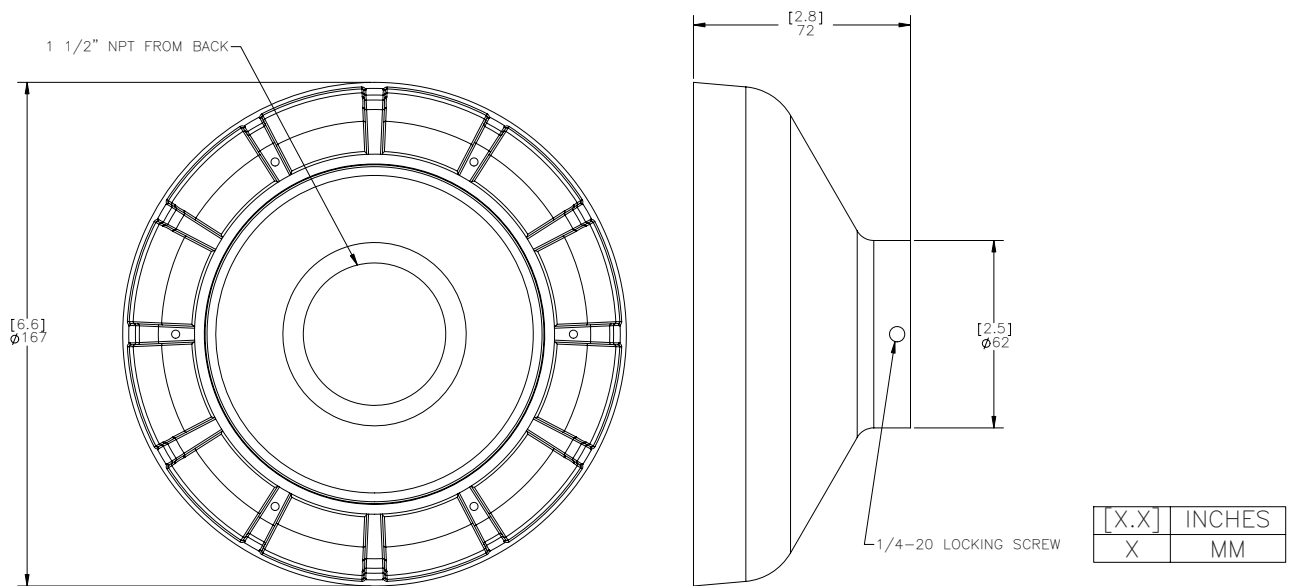

- Allows mounting in-ceiling with low profile

Indoor/Outdoor Mounts

DOME-OD-BASE

Indoor/Outdoor Mounting Base

- Creates outdoor seal with dome that meets IP66 standards
- Allows for side or rear 3/4" conduit connection
- Mounts to round electrical boxes

DOME-OD-PEND

Indoor/Outdoor Pendant Mount

- Creates outdoor seal with dome that meets IP66 standards
- Mounts to 1-1/2" NPT male pipe

Specifications subject to change without notice. V1.1
 ©2009 Avigilon Corporation. All rights reserved.