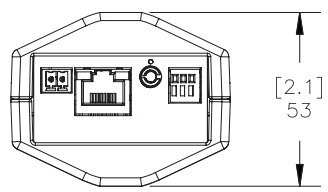

MECHANICAL	
Dimensions (LxWxH)	120mm x 67mm x 53mm (4.7" x 2.6" x 2.1")
Weight	0.47 kg (1.0 lbs)
Camera Mount	1/4" UNC-20 (top and bottom)

ELECTRICAL	
Power Source	VDC: 12 V VAC: 24 V PoE: IEEE802.3af Class 3 compliant
Power Consumption	6 W
Power Connector	2-pin terminal block

ORDERING INFORMATION		
5.0-H3-B2	5.0 Megapixel Day/Night H.264 HD 3-9mm Camera	

Outline Dimensions

[X.X]	INCHES
X	MM