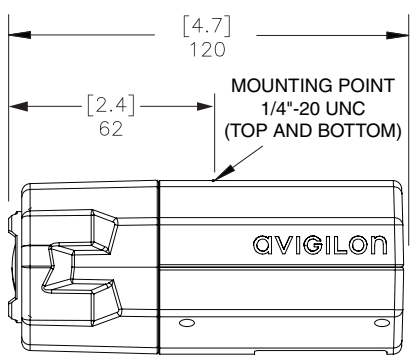

MECHANICAL	
Dimensions (LxWxH)	120mm x 67mm x 53mm (4.7" x 2.6" x 2.1")
Weight	0.47 kg (1.0 lbs)
Camera Mount	1/4" UNC-20 (top and bottom)

ELECTRICAL	
Power Source	VDC: 12 V VAC: 24 V PoE: IEEE802.3af Class 3 compliant
Power Consumption	6 W
Power Connector	2-pin terminal block

ORDERING INFORMATION		
5.0-H3-B2	5.0 Megapixel Day/Night H.264 HD 3-9mm Camera	

Outline Dimensions

[X.X]	INCHES
X	MM