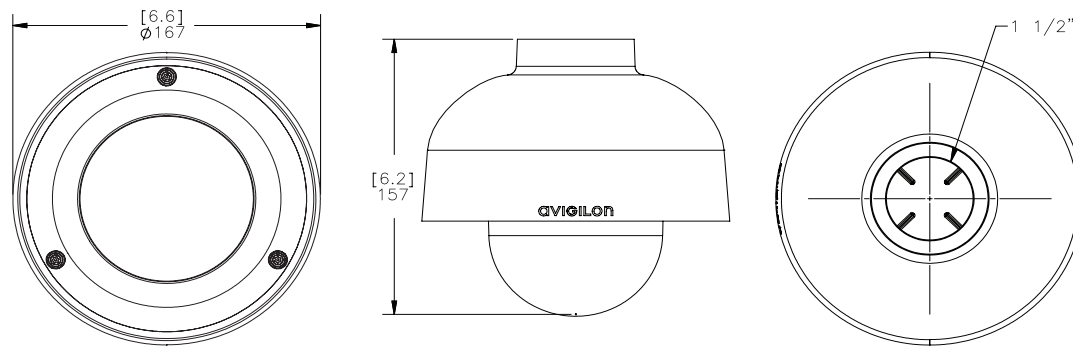

Outline Dimensions

Surface Mount Outdoor Dome Camera

(H3-DO)

Pendant Dome Camera

(H3-DP)

[X.X]	INCHES
X	MM

Ordering Information

SURFACE MOUNT OUTDOOR DOME CAMERAS