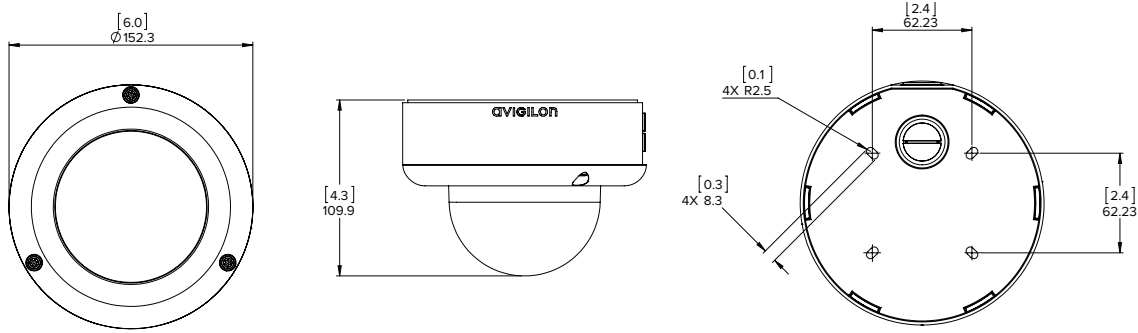

Outline Dimensions

Surface Mount Outdoor Dome Camera

(H3-DO)

Pendant Dome Camera

(H3-DP)

[X.X]	INCHES
X	MM

Ordering Information

SURFACE MOUNT OUTDOOR DOME CAMERAS