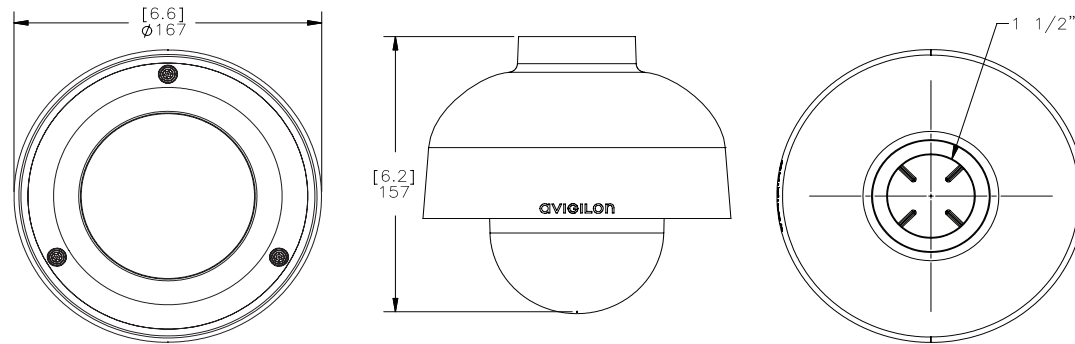

MECHANICAL

	SURFACE MOUNT OUTDOOR DOME CAMERA	PENDANT DOME CAMERA
Dimensions (ØxH)	152.3 mm x 109.9 mm; 6.0" x 4.3"	167 mm x 157 mm; 6.6" x 6.2"
Weight	1.28 kg (2.82 lbs)	2.1 kg (4.6 lbs)
Dome Bubble	Polycarbonate, clear	
Body	Aluminum	
Housing	Surface mount, vandal resistant	Pendant mount, vandal resistant
Finish	Powder coat, cool gray 2	
Adjustment Range	360° pan, 180° tilt (122° tilt with -IR option), 180° azimuth	
Onboard Storage	SD/SDHC/SDXC slot – minimum class 4; class 6 or better recommended	

Outline Dimensions

Surface Mount Outdoor Dome Camera

(H3A-DO)

[X.X]	INCHES
X	MM

Pendant Dome Camera

(H3A-DP)

Ordering Information

SURFACE MOUNT OUTDOOR DOME CAMERAS