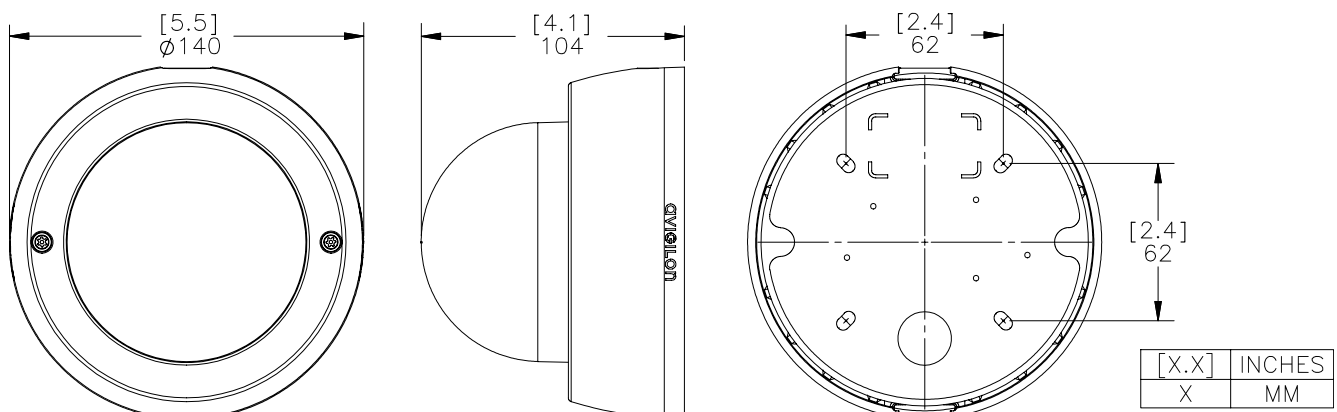

Network

Network	100BASE-TX
Cabling Type	CAT5
Connector	RJ-45
API	ONVIF compliant (www.onvif.org)
Security	Password protection, HTTPS encryption, digest authentication, WS authentication, user access log
Protocols	IPv4, HTTP, HTTPS, SOAP, DNS, NTP, RTSP, RTCP, RTP, TCP, UDP, IGMP, ICMP, DHCP, Zeroconf, ARP
Streaming Protocols	RTP/UDP, RTP/UDP multicast, RTP/ RTSP/TCP, RTP/RTSP/HTTP/TCP, RTP/RTSP/HTTPS/TCP, HTTP

Mechanical

Dimensions (ØxH)	140 mm x 104 mm 5.5" x 4.1"
Weight	0.55 kg (1.2 lbs)
Dome Bubble	Polycarbonate, clear
Body	Plastic
Housing	Surface mount, tamper resistant
Finish	Plastic, RAL 9003
Adjustment Range	360° pan, 180° tilt, 360° azimuth

Electrical

Power Source	VDC: 12 V VAC: 24 V PoE: IEEE802.3af Class 3 compliant
Power Consumption	5 W
Power Connector	2-pin terminal block

Environmental

Operating Temperature	-10 °C to +50 °C (14 °F to 122 °F)
Storage Temperature	-10 °C to +70 °C (14 °F to 158 °F)
Humidity	20 - 80% Relative humidity (non-condensing)

Certifications

CE, Class B
FCC, Class B
UL/cUL Listed

Ordering Information

2.0MP-HD-H264-D1	2.0 Megapixel Day/Night High Definition H.264 Indoor IP Dome Camera
HD-H264-D-SMOKE	Dome Camera Cover with Smoked Bubble

Outline Dimensions

Specifications subject to change without notice. V1.0
©2010 Avigilon Corporation. All rights reserved.

Trademarks and registered trademarks are the property of their respective owners.

avigilon.com