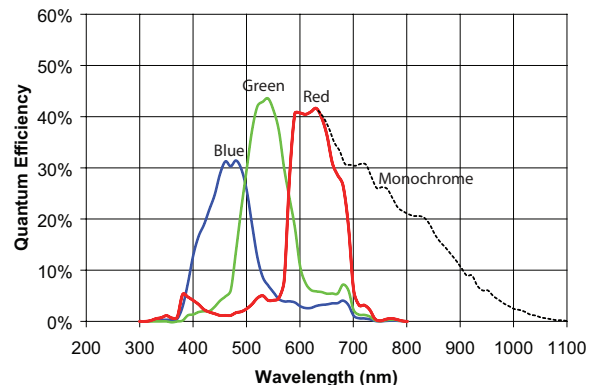

Features

- 2.0 megapixel progressive scan CMOS sensor
- Unsurpassed image quality
- 3-9 mm, F1.2 lens with remote focus and zoom
- 30 images per second at full resolution
- 69 dB true dynamic range
- 0.2 lux minimum illumination in color mode and 0.02 lux minimum illumination in monochrome mode
- H.264 and JPEG compression
- ONVIF compliant API
- Multiple video streams
- Automatic exposure and iris control
- Automatic removable IR cut filter for sensitivity at night
- Power over Ethernet, 24 VAC or 12 VDC power input
- Audio Input
- Analog Video Output
- External I/O