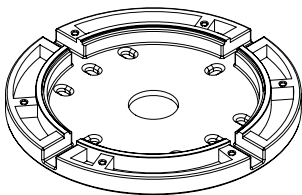

High Definition IP Dome Cameras with High Definition Stream Management (HDSM)

Resolution	Pixel Layout	Sensor Format	Lens Mount	Maximum Images Per Second	Camera Type	Sensitivity (lux)	Model	Recommended Application
5.0 MP	2592 × 1944	1/2.5"	C/CS	12 ips	Color Day/ Night Dome	0.3 in Color 0.03 in Monochrome	5.0MP- HD- DOME- DN	Highest resolution of the HD IP Camera series for monitoring large areas in maximum detail with fluid motion *
3.0 MP	2048 × 1536	1/2"	C/CS	12 ips	Color Day/ Night Dome	0.2 in Color 0.02 in Monochrome	3.0MP- HD- DOME- DN	High resolution for monitoring large areas in higher than HD detail with fluid motion *
2.0 MP (1080p)	1920 × 1080	1/2.5"	C/CS	18 ips	Color Day/ Night Dome	0.2 in Color 0.02 in Monochrome	2.0MP- HD- DOME- DN	HDTV 16:9 format and high refresh rate for capturing near real-time 1080P video *
1.0 MP (720p)	1280 × 720	1/3"	C/CS	39 ips	Color Day/ Night Dome	0.2 in Color 0.02 in Monochrome	1.0MP- HD- DOME- DN	HDTV 16:9 format and the highest refresh rate available for capturing real-time HD video *

* To determine optimal camera resolutions and lens combinations see the Avigilon Camera Resolution and Lens Estimator at avigilon.com

HD IP Dome Camera Options

Model No.	Descriptions
-H	Factory installed heater unit
-IR	Factory installed IR LED ring for short range illumination up to 50 feet (15m)

HD IP Camera Dome Accessories

Model No.	Descriptions
DOME-INDE-PLT	Indoor electrical box mounting plate, allows surface mounting with side cable access and mounting to an electrical box
DOME-OD-BASE	Outdoor mounting base, creates an IP66 sealed enclosure and allows conduit connection and pipe mounting
DOME-OD-PEND	Outdoor pendant mount, creates an IP66 enclosure for connection to industry standard pendant mounts
DOME-IND-CEL	In-ceiling mount allows the camera to be ceiling mounted with only the external dome cover showing
DOME-SMOKE	Replacement smoked transparent cover