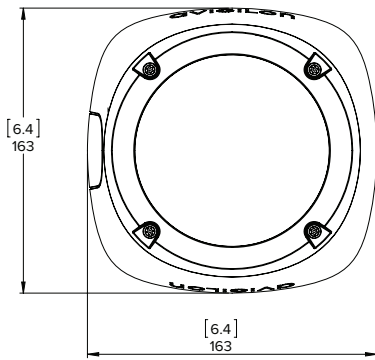

Outline Dimensions

Pendant Dome Camera

WITH WALL MOUNT (H4A-MT-WALL1)

WITH NPT MOUNT (H4A-MT-NPTA1)

[X.X]	INCHES
X	MM

Surface Mount Outdoor Dome Camera

(H4A-DO)

H4 HD CAMERA SERIES

Ordering Information

PENDANT DOME CAMERAS	MP	WDR	LIGHTCATCHER	ANALYTICS	LENS	IR
1.0C-H4A-DP1	1.0	✓	✓	✓	3 - 9 mm	
1.0C-H4A-DP1-IR	1.0	✓	✓	✓	3 - 9 mm	✓
1.0C-H4A-DP2	1.0	✓	✓	✓	9 - 22 mm	
2.0C-H4A-DP1	2.0	✓	✓	✓	3 - 9 mm	
2.0C-H4A-DP1-IR	2.0	✓	✓	✓	3 - 9 mm	✓
2.0C-H4A-DP2	2.0	✓	✓	✓	9 - 22 mm	
3.0C-H4A-DP1	3.0	✓	✓	✓	3 - 9 mm	
3.0C-H4A-DP1-IR	3.0	✓	✓	✓	3 - 9 mm	✓
3.0C-H4A-DP2	3.0	✓	✓	✓	9 - 22 mm	
5.0L-H4A-DP1	5.0		✓	✓	4.3 - 8 mm	
5.0L-H4A-DP1-IR	5.0		✓	✓	4.3 - 8 mm	✓
5.0L-H4A-DP2	5.0		✓	✓	9 - 22 mm	
8.0-H4A-DP1	8.0			✓	4.3 - 8 mm	
8.0-H4A-DP1-IR	8.0			✓	4.3 - 8 mm	✓