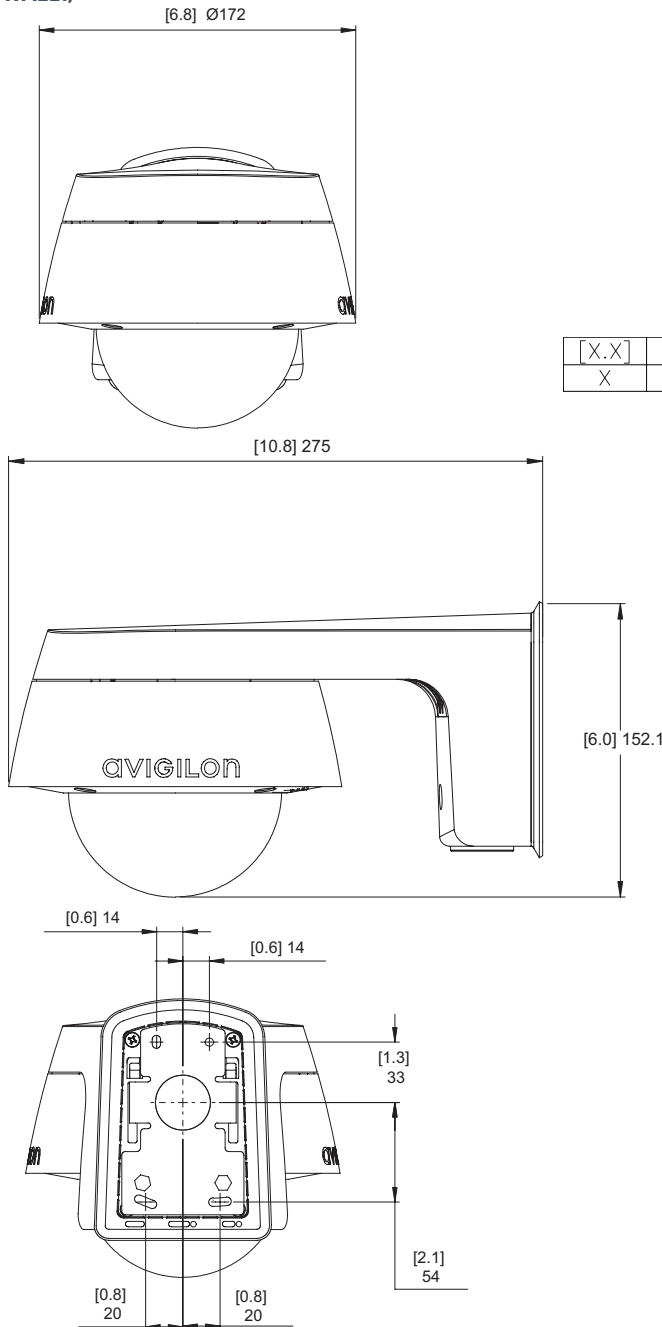

Outline Dimensions

Pendant Dome Camera

WITH WALL MOUNT (H4A-MT-WALL1)

WITH NPT MOUNT (H4A-MT-NPTA1)

[X.X]	INCHES
X	MM

Surface Mount Outdoor Dome Camera

(H4A-DO)

H4 HD CAMERA SERIES