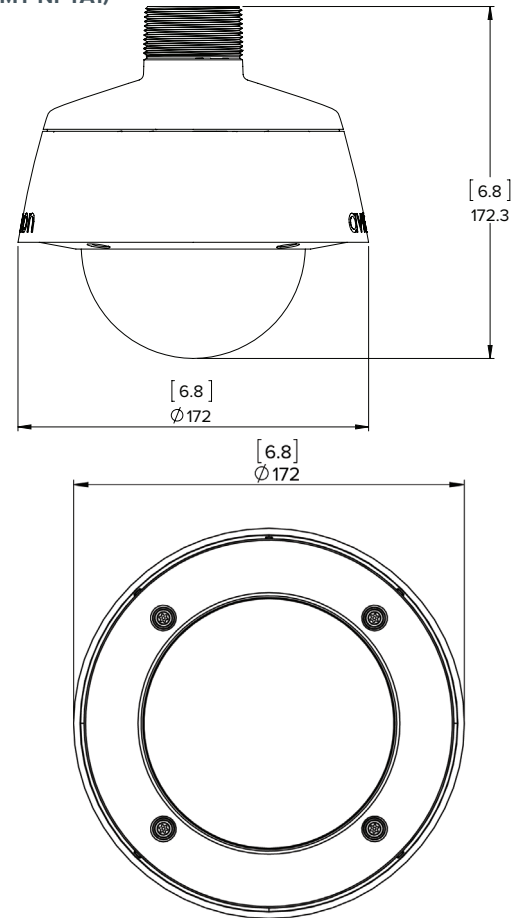

SUPPORTED VIDEO ANALYTICS EVENTS

Objects in Area	The event is triggered when the selected object type moves into the region of interest.
Object Loitering	The event is triggered when the selected object type stays within the region of interest for an extended amount of time.
Objects Crossing Beam	The event is triggered when the specified number of objects have crossed the directional beam that is configured over the camera's field of view. The beam can be unidirectional or bidirectional.
Object Appears or Enters Area	The event is triggered by each object that enters the region of interest. This event can be used to count objects.
Object Not Present in Area	The event is triggered when no objects are present in the region of interest.
Objects Enter Area	The event is triggered when the specified number of objects have entered the region of interest.
Objects Leave Area	The event is triggered when the specified number of objects have left the region of interest.
Object Stops in Area	The event is triggered when an object in a region of interest stops moving for the specified threshold time.
Direction Violated	The event is triggered when an object moves in the prohibited direction of travel.
Tamper Detection	The event is triggered when the scene unexpectedly changes.

Outline Dimensions

Pendant Dome Camera

WITH WALL MOUNT (H4A-MT-WALL1)

WITH NPT MOUNT (H4A-MT-NPTA1)

[X.X]	INCHES
X	MM

Surface Mount Outdoor Dome Camera

(H4A-DO)

H4 HD CAMERA SERIES