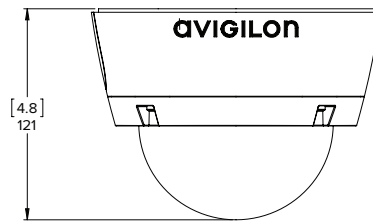

Outline Dimensions

Pendant Dome Camera

WITH WALL MOUNT (H4A-MT-WALL1)

WITH NPT MOUNT (H4A-MT-NPTA1)

[X.X]	INCHES
X	MM

Surface Mount Outdoor Dome Camera

(H4A-DO)

H4 HD CAMERA SERIES

Ordering Information

PENDANT DOME CAMERAS	MP	WDR	LIGHTCATCHER	ANALYTICS	LENS	IR
1.0C-H4A-DP1	1.0	✓	✓	✓	3 - 9 mm	
1.0C-H4A-DP1-IR	1.0	✓	✓	✓	3 - 9 mm	✓
1.0C-H4A-DP2	1.0	✓	✓	✓	9 - 22 mm	
2.0C-H4A-DP1	2.0	✓	✓	✓	3 - 9 mm	
2.0C-H4A-DP1-IR	2.0	✓	✓	✓	3 - 9 mm	✓
2.0C-H4A-DP2	2.0	✓	✓	✓	9 - 22 mm	
3.0C-H4A-DP1	3.0	✓	✓	✓	3 - 9 mm	
3.0C-H4A-DP1-IR	3.0	✓	✓	✓	3 - 9 mm	✓
3.0C-H4A-DP2	3.0	✓	✓	✓	9 - 22 mm	
5.0L-H4A-DP1	5.0		✓	✓	4.3 - 8 mm	
5.0L-H4A-DP1-IR	5.0		✓	✓	4.3 - 8 mm	✓
5.0L-H4A-DP2	5.0		✓	✓	9 - 22 mm	
8.0-H4A-DP1	8.0			✓	4.3 - 8 mm	
8.0-H4A-DP1-IR	8.0			✓	4.3 - 8 mm	✓