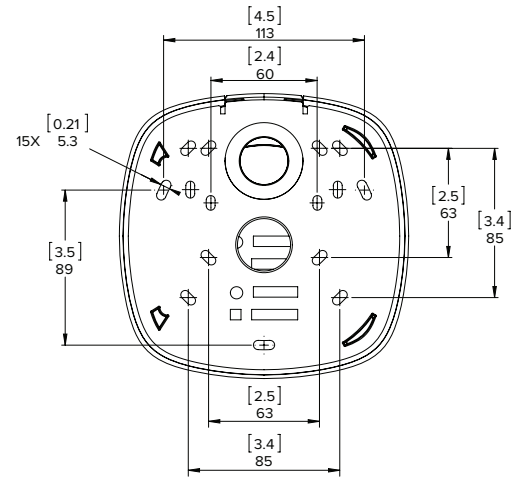

Outline Dimensions

Pendant Dome Camera

WITH WALL MOUNT (H4A-MT-WALL1)

WITH NPT MOUNT (H4A-MT-NPTA1)

[X.X]	INCHES
X	MM

Surface Mount Outdoor Dome Camera

(H4A-DO)

H4 HD CAMERA SERIES

Ordering Information

PENDANT DOME CAMERAS	MP	WDR	LIGHTCATCHER	ANALYTICS	LENS	IR
1.0C-H4A-DP1	1.0	✓	✓	✓	3 - 9 mm	
1.0C-H4A-DP1-IR	1.0	✓	✓	✓	3 - 9 mm	✓
1.0C-H4A-DP2	1.0	✓	✓	✓	9 - 22 mm	
2.0C-H4A-DP1	2.0	✓	✓	✓	3 - 9 mm	
2.0C-H4A-DP1-IR	2.0	✓	✓	✓	3 - 9 mm	✓
2.0C-H4A-DP2	2.0	✓	✓	✓	9 - 22 mm	
3.0C-H4A-DP1	3.0	✓	✓	✓	3 - 9 mm	
3.0C-H4A-DP1-IR	3.0	✓	✓	✓	3 - 9 mm	✓
3.0C-H4A-DP2	3.0	✓	✓	✓	9 - 22 mm	
5.0L-H4A-DP1	5.0		✓	✓	4.3 - 8 mm	
5.0L-H4A-DP1-IR	5.0		✓	✓	4.3 - 8 mm	✓
5.0L-H4A-DP2	5.0		✓	✓	9 - 22 mm	
8.0-H4A-DP1	8.0			✓	4.3 - 8 mm	
8.0-H4A-DP1-IR	8.0			✓	4.3 - 8 mm	✓