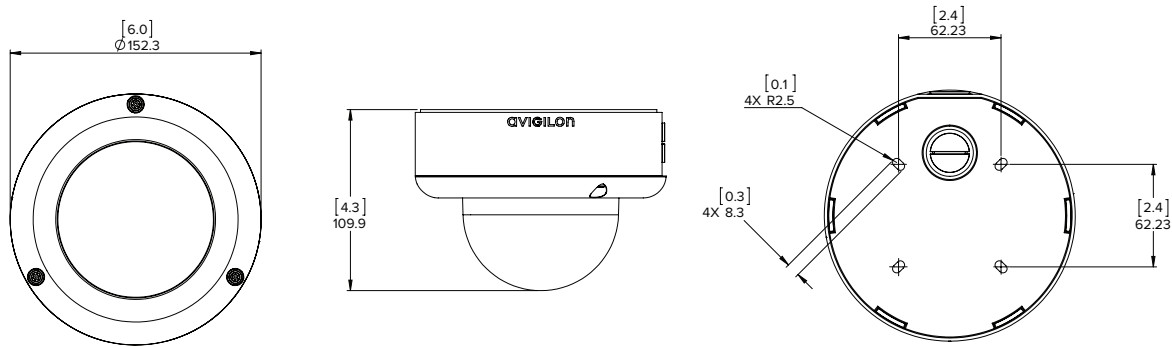

MECHANICAL

	SURFACE MOUNT OUTDOOR DOME CAMERA	PENDANT DOME CAMERA
Dimensions (ØxH)	152.3 mm x 109.9 mm; 6.0" x 4.3"	167 mm x 157 mm; 6.6" x 6.2"
Weight	1.28 kg (2.82 lbs)	2.1 kg (4.6 lbs)
Dome Bubble	Polycarbonate, clear	
Body	Aluminum	
Housing	Surface mount, vandal resistant	Pendant mount, vandal resistant
Finish	Powder coat, cool gray 2	
Adjustment Range	360° pan, 180° tilt (122° tilt with -IR option), 180° azimuth	
Onboard Storage	SD/SDHC/SDXC slot – minimum class 4; class 6 or better recommended	

Outline Dimensions

Surface Mount Outdoor Dome Camera

(H3A-DO)

[X.X]	INCHES
X	MM

Pendant Dome Camera

(H3A-DP)

Ordering Information

SURFACE MOUNT OUTDOOR DOME CAMERAS