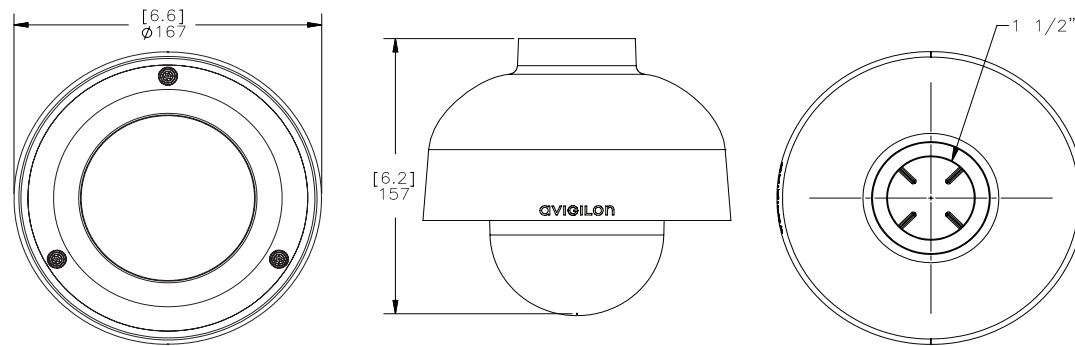

MECHANICAL

	SURFACE MOUNT OUTDOOR DOME CAMERA	PENDANT DOME CAMERA
Dimensions (ØxH)	152.3 mm x 109.9 mm; 6.0" x 4.3"	167 mm x 157 mm; 6.6" x 6.2"
Weight	1.28 kg (2.82 lbs)	2.1 kg (4.6 lbs)
Dome Bubble	Polycarbonate, clear	
Body	Aluminum	
Housing	Surface mount, vandal resistant	Pendant mount, vandal resistant
Finish	Powder coat, cool gray 2	
Adjustment Range	360° pan, 180° tilt (122° tilt with -IR option), 180° azimuth	
Onboard Storage	SD/SDHC/SDXC slot – minimum class 4; class 6 or better recommended	

Outline Dimensions

Surface Mount Outdoor Dome Camera

(H3A-DO)

[X.X]	INCHES
X	MM

Pendant Dome Camera

(H3A-DP)

Ordering Information

SURFACE MOUNT OUTDOOR DOME CAMERAS