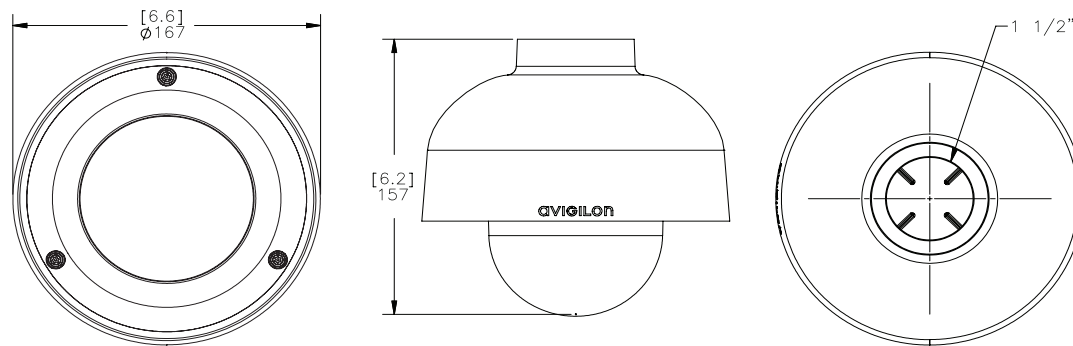

Outline Dimensions

Surface Mount Outdoor Dome Camera

(H3-DO)

Pendant Dome Camera

(H3-DP)

[X.X]	INCHES
X	MM

H.264 HD DOME CAMERAS

Ordering Information