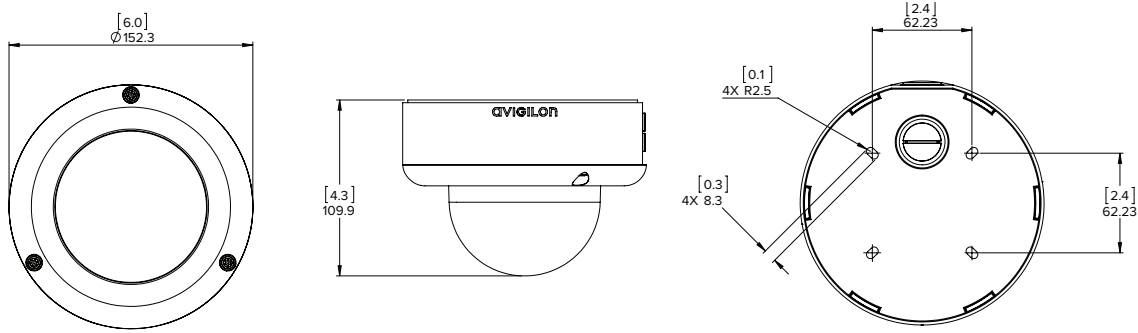

Outline Dimensions

Surface Mount Outdoor Dome Camera

(H3-DO)

Pendant Dome Camera

(H3-DP)

[X.X]	INCHES
X	MM

H.264 HD DOME CAMERAS

Ordering Information