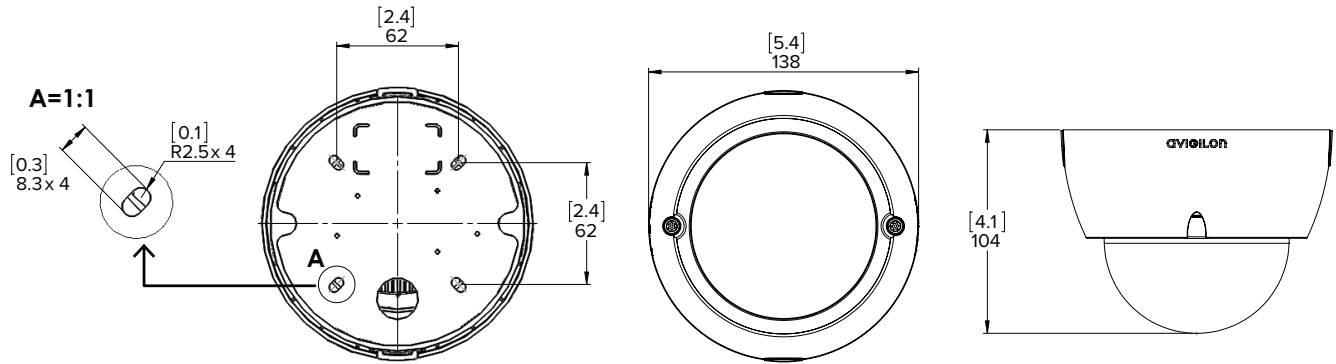

Outline Dimensions

Surface Mount Dome Camera (H3-D)

[X.X]	INCHES
X	MM

In-Ceiling Dome Camera (H3-DC)

Ordering Information

SURFACE MOUNT INDOOR DOME CAMERAS

1.0-H3-D1	1.0 Megapixel Day/Night H.264 HD 3-9 mm Indoor Dome Camera
1.0-H3-D1-IR	1.0 Megapixel Day/Night H.264 HD 3-9 mm Indoor Dome Camera with IR Illuminator
1.0-H3-D2	1.0 Megapixel Day/Night H.264 HD 9-22 mm Indoor Dome Camera
1.3L-H3-D1	1.3 Megapixel H.264 HD 3-9 mm Indoor Dome Camera with LightCatcher Technology
1.3L-H3-D2	1.3 Megapixel H.264 HD 9-22 mm Indoor Dome Camera with LightCatcher Technology
2.0-H3-D1	2.0 Megapixel Day/Night H.264 HD 3-9 mm Indoor Dome Camera
2.0-H3-D1-IR	2.0 Megapixel Day/Night H.264 HD 3-9 mm Indoor Dome Camera with IR Illuminator
2.0-H3-D2	2.0 Megapixel Day/Night H.264 HD 9-22 mm Indoor Dome Camera
3.0W-H3-D1	3.0 Megapixel WDR Day/Night H.264 HD 3-9 mm Indoor Dome Camera
3.0W-H3-D1-IR	3.0 Megapixel WDR Day/Night H.264 HD 3-9 mm Indoor Dome Camera with IR Illuminator
3.0W-H3-D2	3.0 Megapixel WDR Day/Night H.264 HD 9-22 mm Indoor Dome Camera
5.0-H3-D1	5.0 Megapixel Day/Night H.264 HD 3-9 mm Indoor Dome Camera
5.0-H3-D1-IR	5.0 Megapixel Day/Night H.264 HD 3-9 mm Indoor Dome Camera with IR Illuminator
5.0-H3-D2	5.0 Megapixel Day/Night H.264 HD 9-22 mm Indoor Dome Camera
H3-D-SMOKE	Dome Camera Cover with Smoked Bubble