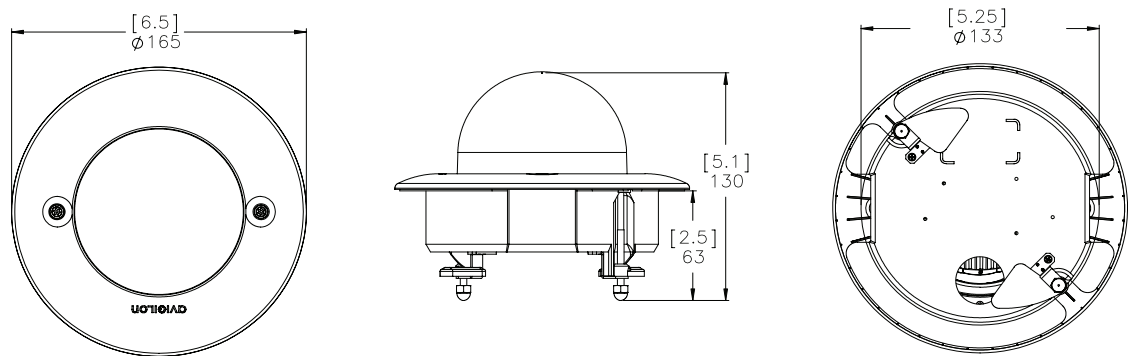

Outline Dimensions

Surface Mount Dome Camera (H3-D)

[X.X]	INCHES
X	MM

In-Ceiling Dome Camera (H3-DC)

Ordering Information

SURFACE MOUNT INDOOR DOME CAMERAS

1.0-H3-D1	1.0 Megapixel Day/Night H.264 HD 3-9 mm Indoor Dome Camera
1.0-H3-D1-IR	1.0 Megapixel Day/Night H.264 HD 3-9 mm Indoor Dome Camera with IR Illuminator
1.0-H3-D2	1.0 Megapixel Day/Night H.264 HD 9-22 mm Indoor Dome Camera
1.3L-H3-D1	1.3 Megapixel H.264 HD 3-9 mm Indoor Dome Camera with LightCatcher Technology
1.3L-H3-D2	1.3 Megapixel H.264 HD 9-22 mm Indoor Dome Camera with LightCatcher Technology
2.0-H3-D1	2.0 Megapixel Day/Night H.264 HD 3-9 mm Indoor Dome Camera
2.0-H3-D1-IR	2.0 Megapixel Day/Night H.264 HD 3-9 mm Indoor Dome Camera with IR Illuminator
2.0-H3-D2	2.0 Megapixel Day/Night H.264 HD 9-22 mm Indoor Dome Camera
3.0W-H3-D1	3.0 Megapixel WDR Day/Night H.264 HD 3-9 mm Indoor Dome Camera
3.0W-H3-D1-IR	3.0 Megapixel WDR Day/Night H.264 HD 3-9 mm Indoor Dome Camera with IR Illuminator
3.0W-H3-D2	3.0 Megapixel WDR Day/Night H.264 HD 9-22 mm Indoor Dome Camera
5.0-H3-D1	5.0 Megapixel Day/Night H.264 HD 3-9 mm Indoor Dome Camera
5.0-H3-D1-IR	5.0 Megapixel Day/Night H.264 HD 3-9 mm Indoor Dome Camera with IR Illuminator
5.0-H3-D2	5.0 Megapixel Day/Night H.264 HD 9-22 mm Indoor Dome Camera
H3-D-SMOKE	Dome Camera Cover with Smoked Bubble