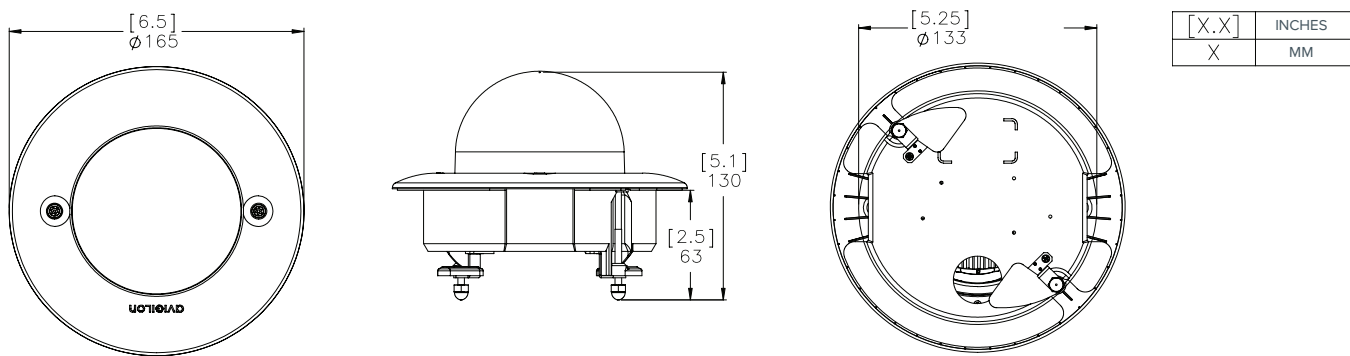

Outline Dimensions

H3-D

H3-DC

Ordering Information

SURFACE MOUNT INDOOR DOME CAMERAS

1.0-H3-D1	1.0 Megapixel Day/Night H.264 HD 3-9 mm Indoor Dome Camera
1.0-H3-D1-IR	1.0 Megapixel Day/Night H.264 HD 3-9 mm Indoor Dome Camera with IR Illuminator
1.0-H3-D2	1.0 Megapixel Day/Night H.264 HD 9-22 mm Indoor Dome Camera
1.3L-H3-D1	1.3 Megapixel H.264 HD 3-9 mm Indoor Dome Camera with LightCatcher Technology
1.3L-H3-D2	1.3 Megapixel H.264 HD 9-22 mm Indoor Dome Camera with LightCatcher Technology
2.0-H3-D1	2.0 Megapixel Day/Night H.264 HD 3-9 mm Indoor Dome Camera
2.0-H3-D1-IR	2.0 Megapixel Day/Night H.264 HD 3-9 mm Indoor Dome Camera with IR Illuminator
2.0-H3-D2	2.0 Megapixel Day/Night H.264 HD 9-22 mm Indoor Dome Camera
3.0W-H3-D1	3.0 Megapixel WDR Day/Night H.264 HD 3-9 mm Indoor Dome Camera
3.0W-H3-D1-IR	3.0 Megapixel WDR Day/Night H.264 HD 3-9 mm Indoor Dome Camera with IR Illuminator
3.0W-H3-D2	3.0 Megapixel WDR Day/Night H.264 HD 9-22 mm Indoor Dome Camera
5.0-H3-D1	5.0 Megapixel Day/Night H.264 HD 3-9 mm Indoor Dome Camera
5.0-H3-D1-IR	5.0 Megapixel Day/Night H.264 HD 3-9 mm Indoor Dome Camera with IR Illuminator
5.0-H3-D2	5.0 Megapixel Day/Night H.264 HD 9-22 mm Indoor Dome Camera