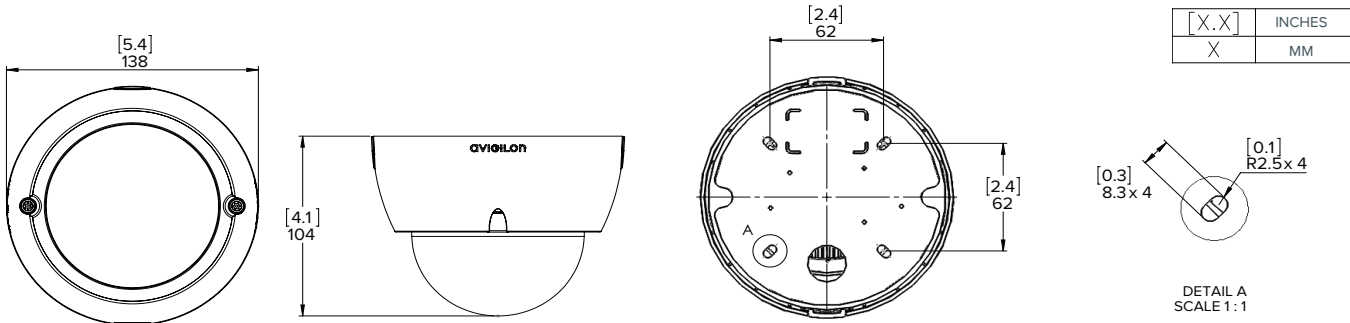

Outline Dimensions

H3-D

H3-DC

Ordering Information

SURFACE MOUNT INDOOR DOME CAMERAS

1.0-H3-D1	1.0 Megapixel Day/Night H.264 HD 3-9 mm Indoor Dome Camera
1.0-H3-D1-IR	1.0 Megapixel Day/Night H.264 HD 3-9 mm Indoor Dome Camera with IR Illuminator
1.0-H3-D2	1.0 Megapixel Day/Night H.264 HD 9-22 mm Indoor Dome Camera
1.3L-H3-D1	1.3 Megapixel H.264 HD 3-9 mm Indoor Dome Camera with LightCatcher Technology
1.3L-H3-D2	1.3 Megapixel H.264 HD 9-22 mm Indoor Dome Camera with LightCatcher Technology
2.0-H3-D1	2.0 Megapixel Day/Night H.264 HD 3-9 mm Indoor Dome Camera
2.0-H3-D1-IR	2.0 Megapixel Day/Night H.264 HD 3-9 mm Indoor Dome Camera with IR Illuminator
2.0-H3-D2	2.0 Megapixel Day/Night H.264 HD 9-22 mm Indoor Dome Camera
3.0W-H3-D1	3.0 Megapixel WDR Day/Night H.264 HD 3-9 mm Indoor Dome Camera
3.0W-H3-D1-IR	3.0 Megapixel WDR Day/Night H.264 HD 3-9 mm Indoor Dome Camera with IR Illuminator
3.0W-H3-D2	3.0 Megapixel WDR Day/Night H.264 HD 9-22 mm Indoor Dome Camera
5.0-H3-D1	5.0 Megapixel Day/Night H.264 HD 3-9 mm Indoor Dome Camera
5.0-H3-D1-IR	5.0 Megapixel Day/Night H.264 HD 3-9 mm Indoor Dome Camera with IR Illuminator
5.0-H3-D2	5.0 Megapixel Day/Night H.264 HD 9-22 mm Indoor Dome Camera