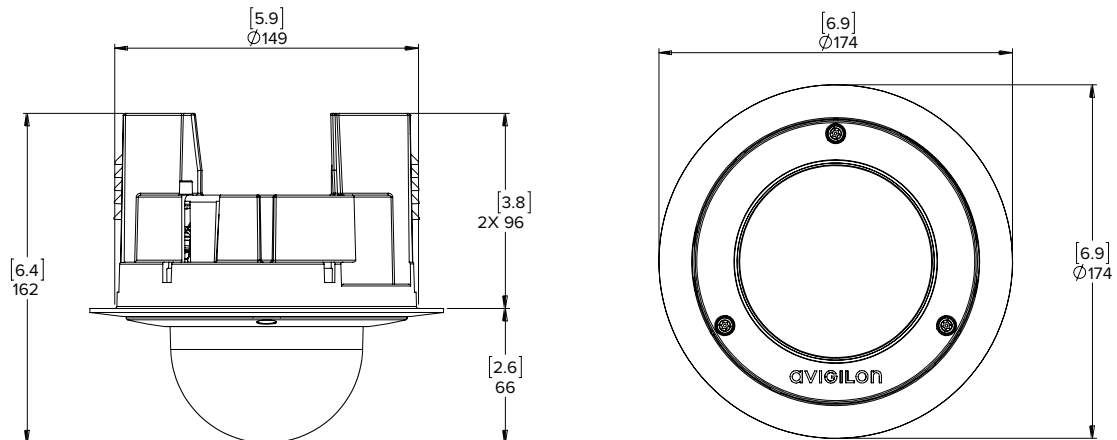

Outline Dimensions

Surface Mount

(H4SL-D / H4SL-DO + provided surface mount)

In-Ceiling Mount

(H4SL-D/H4SL-DO + H4SL-MT-DCIL)

[X.X]	INCHES
X	MM

NPT Adapter

(H4SL-D/H4SL-DO + H4SL-MT-NPTA)