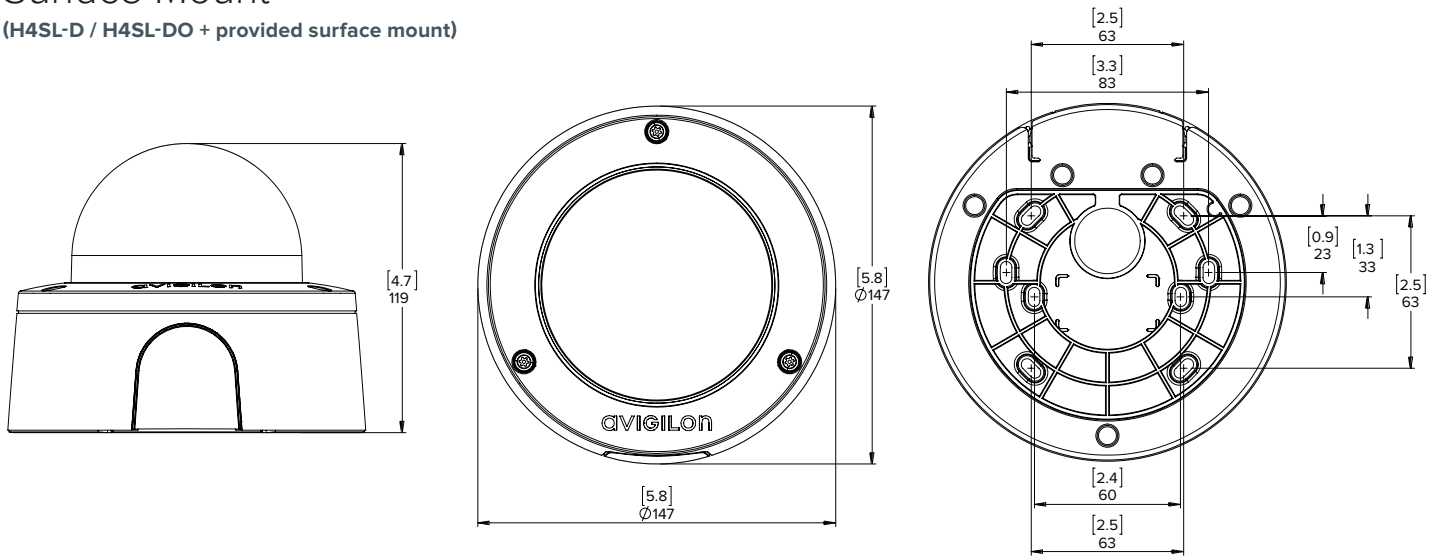

Outline Dimensions

Surface Mount

(H4SL-D / H4SL-DO + provided surface mount)