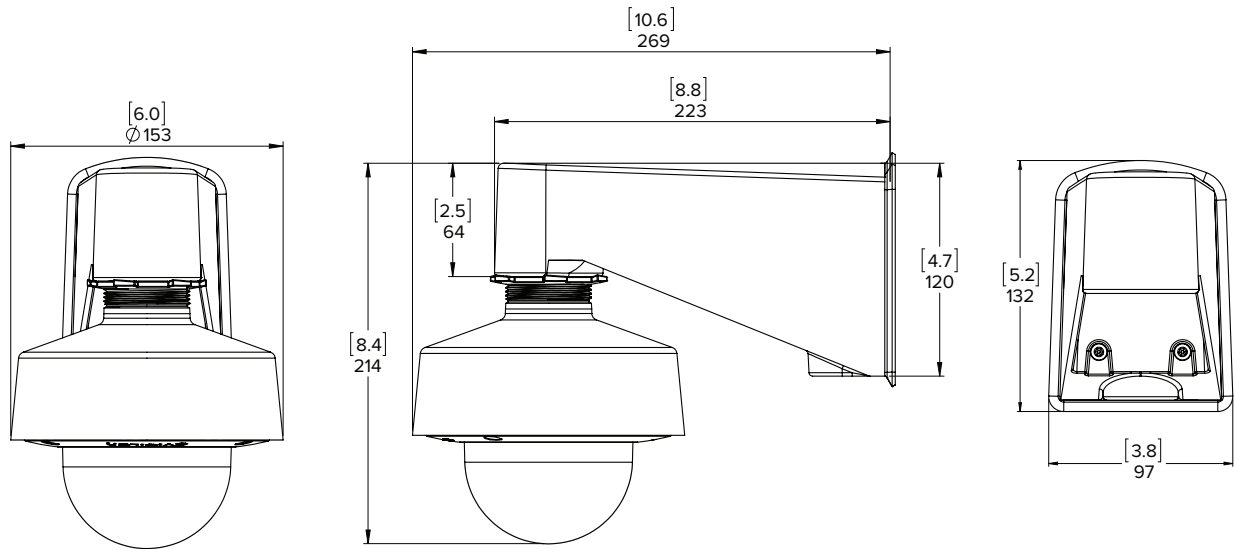

NPT Adapter and Pendant Wall Mount

(H4SL-D/H4SL-DO + H4SL-MT-NPTA + CM-MT-WALL1)

Ordering Information

	MP	WDR	LightCatcher Technology	Lens	IR	IP66	HDSM SmartCodec
1.3C-H4SL-D1	1.3	✓	✓	3 - 9 mm			✓
2.0C-H4SL-D1	2.0	✓	✓	3 - 9 mm			✓
3.0C-H4SL-D1	3.0	✓	✓	3 - 9 mm			✓
1.3C-H4SL-D1-IR	1.3	✓	✓	3 - 9 mm	✓		✓
2.0C-H4SL-D1-IR	2.0	✓	✓	3 - 9 mm	✓		✓
3.0C-H4SL-D1-IR	3.0	✓	✓	3 - 9 mm	✓		✓
1.3C-H4SL-DO1-IR	1.3	✓	✓	3 - 9 mm	✓	✓	✓
2.0C-H4SL-DO1-IR	2.0	✓	✓	3 - 9 mm	✓	✓	✓
3.0C-H4SL-DO1-IR	3.0	✓	✓	3 - 9 mm	✓	✓	✓
H4SL-MT-DCIL1	In-ceiling mounting adapter for the H4 SL dome camera						
H4SL-MT-NPTA1	NPT adapter for the H4 SL dome camera						
CM-MT-WALL1	Pendant wall mount						
H4-DC-CPNL1	Metal ceiling panel						
H4-MT-POLE1	Aluminum pole mounting bracket						
H4-MT-CRNR1	Aluminum corner mounting bracket						
H4-AC-WIFI2-NA	USB Wi-Fi adapter						
H4-AC-WIFI2-EU	USB Wi-Fi adapter