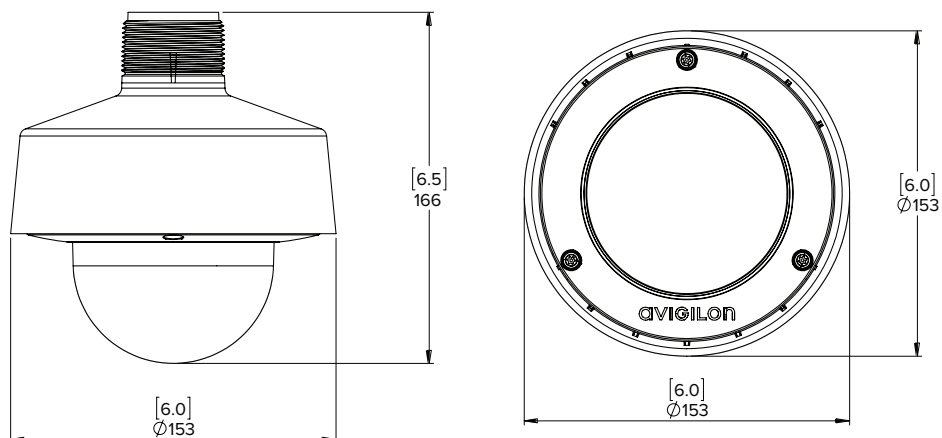

Outline Dimensions

Surface Mount

(H4SL-D / H4SL-DO + provided surface mount)

In-Ceiling Mount

(H4SL-D/H4SL-DO + H4SL-MT-DCIL)

[X.X]	INCHES
X	MM

NPT Adapter

(H4SL-D/H4SL-DO + H4SL-MT-NPTA)