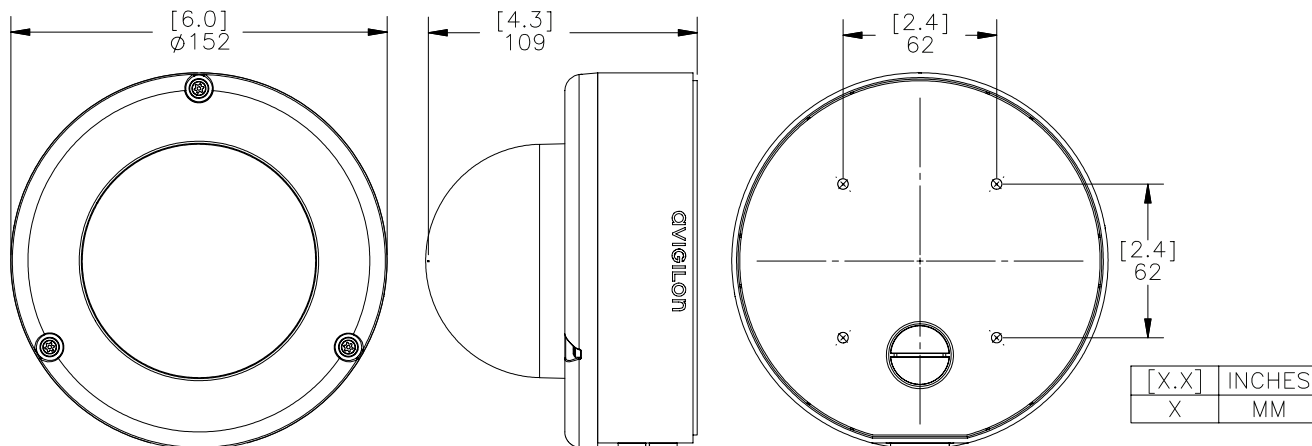

Network

Network	100BASE-TX
Cabling Type	CAT5
Connector	RJ-45
API	ONVIF compliant (www.onvif.org)
Security	Password protection, HTTPS encryption, digest authentication, WS authentication, user access log
Protocols	IPv4, HTTP, HTTPS, SOAP, DNS, NTP, RTSP, RTCP, RTP, TCP, UDP, IGMP, ICMP, DHCP, Zeroconf, ARP
Streaming Protocols	RTP/UDP, RTP/UDP multicast, RTP/ RTSP/TCP, RTP/RTSP/HTTP/TCP, RTP/RTSP/HTTPS/TCP, HTTP

Mechanical

Dimensions (ØxH)	152 mm x 109 mm 6.0" x 4.3"
Weight	1.2 kg (2.6 lbs)
Dome Bubble	Polycarbonate, clear
Body	Aluminum
Housing	Surface mount, vandal resistant
Finish	Powder coat, cool gray 2
Adjustment Range	360° pan, 180° tilt, 360° azimuth

Electrical

Power Source	VDC: 12 V VAC: 24 V PoE: IEEE802.3af Class 3 compliant
Power Consumption	9 W
Power Connector	2-pin terminal block

Environmental

Operating Temperature	-30 °C to +50 °C (-22 °F to 122 °F)
Storage Temperature	-10 °C to +70 °C (14 °F to 158 °F)
Humidity	20 - 80% Relative humidity (non-con- densing)

Certifications

CE, Class B
FCC, Class B
UL/cUL Listed
Meets IP66 standards

Ordering Information

1.0MP-HD-H264-DO1	1.0 Megapixel Day/Night High Definition H.264 Outdoor IP Dome Camera
HD-H264-DOP-SMOKE	Dome Camera Cover with Smoked Bubble

Outline Dimensions

Specifications subject to change without notice. V1.0
©2010 Avigilon Corporation. All rights reserved.

Trademarks and registered trademarks are the property of their respective owners.

avigilon.com