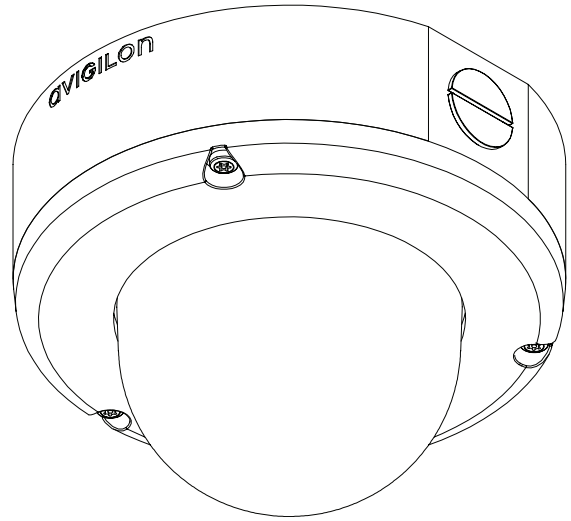

1.0 Megapixel Day/Night High Definition H.264 Outdoor IP Dome Camera

Description

The Avigilon 1.0 megapixel day/night high definition H.264 IP outdoor dome camera is a progressive scan CMOS camera designed for a wide range of surveillance applications. An integrated fully motorized lens provides remote zoom and focus for easy installation and unsurpassed image quality. It transmits images over 100BASE-TX using H.264 technology to achieve the lowest network bandwidth, and requires minimal storage for video at high frame rates with superior image quality.

Mechanical

| | |
|------------------|-----------------------------------|
| Dimensions (ØxH) | 152 mm x 109 mm 6.0" x 4.3" |
| Weight | 1.2 kg (2.6 lbs) |
| Dome Bubble | Polycarbonate, clear |
| Body | Aluminum |
| Housing | Surface mount, vandal resistant |
| Finish | Powder coat, cool gray 2 |
| Adjustment Range | 360° pan, 180° tilt, 360° azimuth |