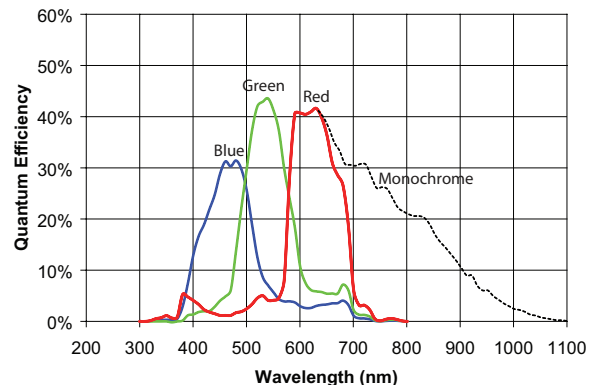

Features

- 1.0 megapixel progressive scan CMOS sensor
- Unsurpassed image quality
- 3-9 mm, F1.2 lens with remote focus and zoom
- 30 images per second at full resolution
- 69 dB true dynamic range
- 0.2 lux minimum illumination in color mode and 0.02 lux minimum illumination in monochrome mode
- H.264 and JPEG compression
- ONVIF compliant API
- Multiple video streams
- Automatic exposure and iris control
- Automatic removable IR cut filter for sensitivity at night
- Power over Ethernet, 24 VAC or 12 VDC power input
- Audio Input
- Analog Video Output
- External I/O
- Vandal resistant construction and IP66 compliant