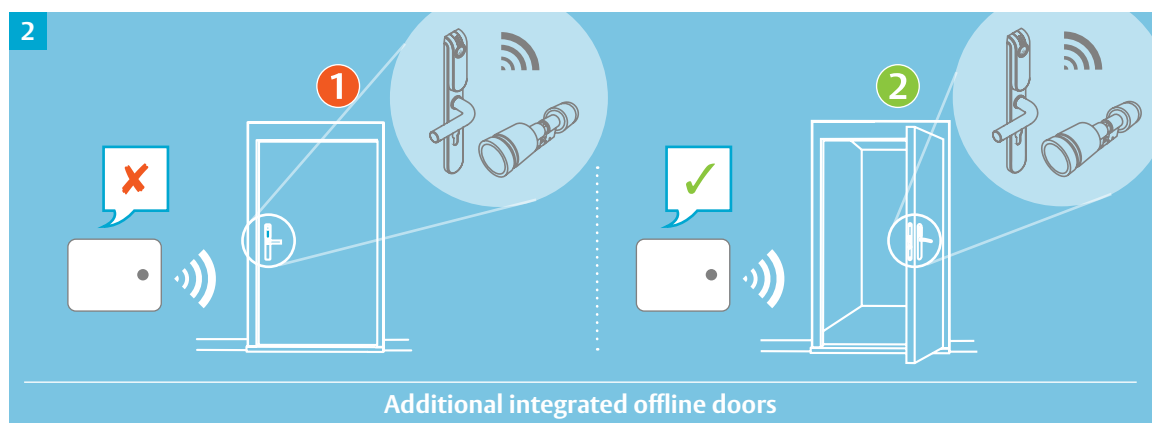

Symbols

	Frequency IEEE 802.15.4 (2,4 GHz) - 128 bit AES encryption
	Activation of card Valid access data on card for e.g. 24 h
	Access plan
	Access granted / denied
	Integrated offline door 1
	Integrated offline door 2