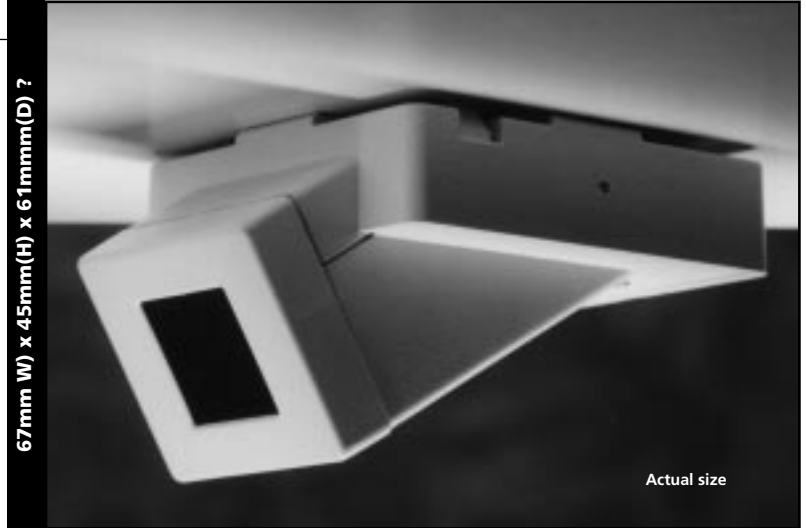

# CW-350/A

● Ultra-mini-wedge monochrome camera

Front view

Side view

- Ultra-miniature case for maximum discretion
- Blends inconspicuously into any domestic or commercial environment
- Wall or ceiling mountable - camera module rotates inside case so that viewed picture remains upright
- Easy to install
- Scratch-resistant camera viewing window for easy maintenance
- Comes with free power supply
- Comes with free audio capability
- Comes with lint-free cleaning cloth to remove grease and dirt from case and lens

-  1/3" CCD
-  380 TV lines
-  0.2 lux sensitivity
-  Supply voltage: 12 Vdc
-  Audio output: 1V p-p

### SPECIFICATION

	MOD-350 camera module
Image sensor	1/3" CCD sensor, 512 (H) x 582 (V) pixels
Horizontal resolution	380 TV lines or greater
Lens options	SEE TABLE
Electronic shutter	Automatic linear shutter
Sensitivity	0.2 lux
Video output	CCIR, 1Vp-p, 75 Ohms
Supply voltage	12 Vdc $\pm$ 10%
Working temperature	-10°C to +55C