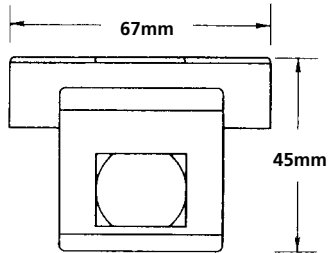

DISCREET CAMERA

MONOCHROME

CW-350/A

● Ultra-mini-wedge monochrome camera

Front view

Side view