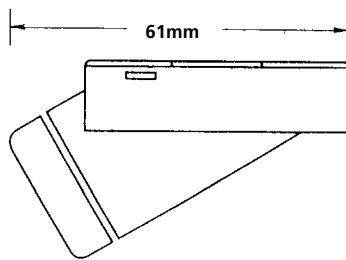

# CW-350/A

● Ultra-mini-wedge monochrome camera

Front view

Side view

- Ultra-miniature case for maximum discretion
- Blends inconspicuously into any domestic or commercial environment
- Wall or ceiling mountable - camera module rotates inside case so that viewed picture remains upright
- Easy to install
- Scratch-resistant camera viewing window for easy maintenance
- Comes with free power supply
- Comes with free audio capability
- Comes with lint-free cleaning cloth to remove grease and dirt from case and lens

### SPECIFICATION

	MOD-350 camera module
Image sensor	1/3" CCD sensor, 512 (H) x 582 (V) pixels
Horizontal resolution	380 TV lines or greater
Lens options	SEE TABLE
Electronic shutter	Automatic linear shutter
Sensitivity	0.2 lux
Video output	CCIR, 1Vp-p, 75 Ohms
Supply voltage	12 Vdc $\pm$ 10%
Working temperature	-10°C to +55C