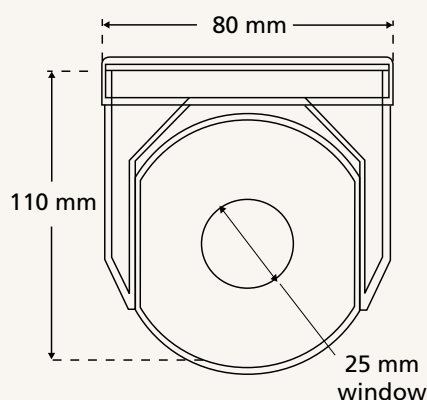

BC-300 & BC-600
**Miniature wall or ceiling
mount ball camera**

- Superb picture quality
- Infinitely adjustable - 350° horizontal, 90° vertical
- Cables feed directly into wall or ceiling so cannot be tampered with
- Weather-resistant for outdoor use
- Free audio capability available for indoor use
- IR-sensitive option available on monochrome version
- Comes with free power supply unit

→ Technical data

	BC-300	BC-600
Video		
Image sensor	1/3" CCD sensor, 512 (H) x 582 (V) pixels	1/4" CCD sensor, 500 (H) x 582 (V) pixels
Horizontal resolution	380 TV lines or greater	350 TV lines or greater
Lens options	4 mm; 2.5 mm; 6.0 mm; 8.0 mm; 12 mm	4 mm
Electronic shutter	Automatic linear shutter	Automatic linear shutter
Sensitivity	0.3 lux	5.0 lux
Video output	CCIR, 1 Vp-p, 75 Ohms	PAL, 1 Vp-p, 75 Ohms
Supply voltage	12 V dc \pm 10%	12 V dc \pm 10%
Working temperature	-18°C to +60°C	-5° C to +40° C
Dimensions	110 x 80 x 80 mm (H x W x D)	110 x 80 x 80 mm (H x W x D)
Weight	60 g	60 g

BC-300 & BC-600

→ Dimensions

→ How to order

BC-300	Miniature wall or ceiling mount monochrome ball camera, non-audio, 4 mm lens
BC-300/2.5	As BC-300, but with 2.5 mm lens
BC-300/6.0	As BC-300, but with 6.0 mm lens
BC-300/8.0	As BC-300, but with 8.0 mm lens
BC-300/12.0	As BC-300, but with 12.0 mm lens
BC-300/A	Miniature wall or ceiling mount monochrome ball camera, audio, 4 mm lens
BC-300/A/2.5	As BC-300/A, but with 2.5 mm lens
BC-300/A/6.0	As BC-300/A, but with 6.0 mm lens
BC-300/A/8.0	As BC-300/A, but with 8.0 mm lens
BC-300/A/12.0	As BC-300/A, but with 12.0 mm lens
BC-600	Miniature wall or ceiling mount colour ball camera, non-audio, 4 mm lens
BC-600/A	Miniature wall or ceiling mount colour ball camera, audio, 4 mm lens