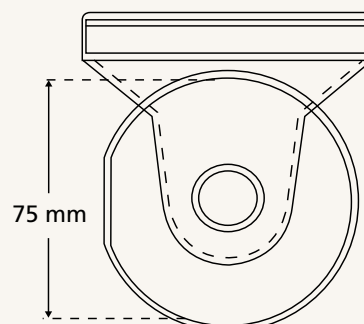

BC-300 & BC-600
**Miniature wall or ceiling
mount ball camera**

- Superb picture quality
- Infinitely adjustable - 350° horizontal, 90° vertical
- Cables feed directly into wall or ceiling so cannot be tampered with
- Weather-resistant for outdoor use
- Free audio capability available for indoor use
- IR-sensitive option available on monochrome version
- Comes with free power supply unit

→ Technical data

	BC-300	BC-600
Video		
Image sensor	1/3" CCD sensor, 512 (H) x 582 (V) pixels	1/4" CCD sensor, 500 (H) x 582 (V) pixels
Horizontal resolution	380 TV lines or greater	350 TV lines or greater
Lens options	4 mm; 2.5 mm; 6.0 mm; 8.0 mm; 12 mm	4 mm
Electronic shutter	Automatic linear shutter	Automatic linear shutter
Sensitivity	0.3 lux	5.0 lux
Video output	CCIR, 1 Vp-p, 75 Ohms	PAL, 1 Vp-p, 75 Ohms
Supply voltage	12 V dc \pm 10%	12 V dc \pm 10%
Working temperature	-18°C to +60°C	-5° C to +40° C
Dimensions	110 x 80 x 80 mm (H x W x D)	110 x 80 x 80 mm (H x W x D)
Weight	60 g	60 g

BC-300 & BC-600

→ Dimensions

→ How to order

BC-300	Miniature wall or ceiling mount monochrome ball camera, non-audio, 4 mm lens
BC-300/2.5	As BC-300, but with 2.5 mm lens
BC-300/6.0	As BC-300, but with 6.0 mm lens
BC-300/8.0	As BC-300, but with 8.0 mm lens
BC-300/12.0	As BC-300, but with 12.0 mm lens
BC-300/A	Miniature wall or ceiling mount monochrome ball camera, audio, 4 mm lens
BC-300/A/2.5	As BC-300/A, but with 2.5 mm lens
BC-300/A/6.0	As BC-300/A, but with 6.0 mm lens
BC-300/A/8.0	As BC-300/A, but with 8.0 mm lens
BC-300/A/12.0	As BC-300/A, but with 12.0 mm lens
BC-600	Miniature wall or ceiling mount colour ball camera, non-audio, 4 mm lens
BC-600/A	Miniature wall or ceiling mount colour ball camera, audio, 4 mm lens