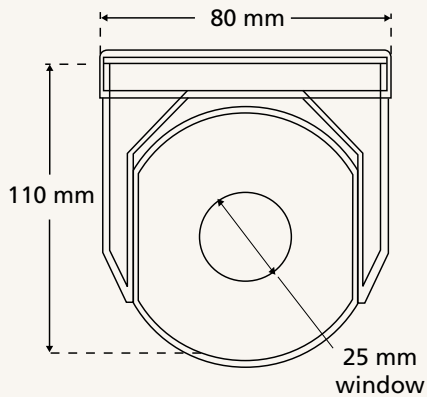

BC-300 & BC-600

Miniature wall or ceiling mount ball camera

- Superb picture quality
- Infinitely adjustable - 350° horizontal, 90° vertical
- Cables feed directly into wall or ceiling so cannot be tampered with
- Weather-resistant for outdoor use
- Free audio capability available for indoor use
- IR-sensitive option available on monochrome version
- Comes with free power supply unit

→ Technical data

	BC-300	BC-600
Video		
Image sensor	1/3" CCD sensor, 512 (H) x 582 (V) pixels	1/4" CCD sensor, 500 (H) x 582 (V) pixels
Horizontal resolution	380 TV lines or greater	350 TV lines or greater
Lens options	4 mm; 2.5 mm; 6.0 mm; 8.0 mm; 12 mm	4 mm
Electronic shutter	Automatic linear shutter	Automatic linear shutter
Sensitivity	0.3 lux	5.0 lux
Video output	CCIR, 1 Vp-p, 75 Ohms	PAL, 1 Vp-p, 75 Ohms
Supply voltage	12 V dc ± 10%	12 V dc ± 10%
Working temperature	-18°C to +60°C	-5° C to +40° C
Dimensions	110 x 80 x 80 mm (H x W x D)	110 x 80 x 80 mm (H x W x D)
Weight	60 g	60 g

BC-300 & BC-600

→ Dimensions

→ How to order

BC-300	Miniature wall or ceiling mount monochrome ball camera, non-audio, 4 mm lens
BC-300/2.5	As BC-300, but with 2.5 mm lens
BC-300/6.0	As BC-300, but with 6.0 mm lens
BC-300/8.0	As BC-300, but with 8.0 mm lens
BC-300/12.0	As BC-300, but with 12.0 mm lens
BC-300/A	Miniature wall or ceiling mount monochrome ball camera, audio, 4 mm lens
BC-300/A/2.5	As BC-300/A, but with 2.5 mm lens
BC-300/A/6.0	As BC-300/A, but with 6.0 mm lens
BC-300/A/8.0	As BC-300/A, but with 8.0 mm lens
BC-300/A/12.0	As BC-300/A, but with 12.0 mm lens
BC-600	Miniature wall or ceiling mount colour ball camera, non-audio, 4 mm lens
BC-600/A	Miniature wall or ceiling mount colour ball camera, audio, 4 mm lens