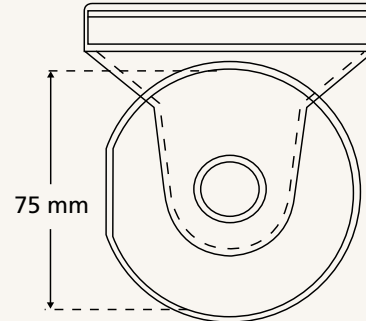

BC-300 & BC-600

Miniature wall or ceiling mount ball camera

- Superb picture quality
- Infinitely adjustable - 350° horizontal, 90° vertical
- Cables feed directly into wall or ceiling so cannot be tampered with
- Weather-resistant for outdoor use
- Free audio capability available for indoor use
- IR-sensitive option available on monochrome version
- Comes with free power supply unit

→ Technical data

	BC-300	BC-600
Video		
Image sensor	1/3" CCD sensor, 512 (H) x 582 (V) pixels	1/4" CCD sensor, 500 (H) x 582 (V) pixels
Horizontal resolution	380 TV lines or greater	350 TV lines or greater
Lens options	4 mm; 2.5 mm; 6.0 mm; 8.0 mm; 12 mm	4 mm
Electronic shutter	Automatic linear shutter	Automatic linear shutter
Sensitivity	0.3 lux	5.0 lux
Video output	CCIR, 1 Vp-p, 75 Ohms	PAL, 1 Vp-p, 75 Ohms
Supply voltage	12 V dc ± 10%	12 V dc ± 10%
Working temperature	-18°C to +60°C	-5° C to +40° C
Dimensions	110 x 80 x 80 mm (H x W x D)	110 x 80 x 80 mm (H x W x D)
Weight	60 g	60 g

BC-300 & BC-600

→ Dimensions

→ How to order

BC-300	Miniature wall or ceiling mount monochrome ball camera, non-audio, 4 mm lens
BC-300/2.5	As BC-300, but with 2.5 mm lens
BC-300/6.0	As BC-300, but with 6.0 mm lens
BC-300/8.0	As BC-300, but with 8.0 mm lens
BC-300/12.0	As BC-300, but with 12.0 mm lens
BC-300/A	Miniature wall or ceiling mount monochrome ball camera, audio, 4 mm lens
BC-300/A/2.5	As BC-300/A, but with 2.5 mm lens
BC-300/A/6.0	As BC-300/A, but with 6.0 mm lens
BC-300/A/8.0	As BC-300/A, but with 8.0 mm lens
BC-300/A/12.0	As BC-300/A, but with 12.0 mm lens
BC-600	Miniature wall or ceiling mount colour ball camera, non-audio, 4 mm lens
BC-600/A	Miniature wall or ceiling mount colour ball camera, audio, 4 mm lens