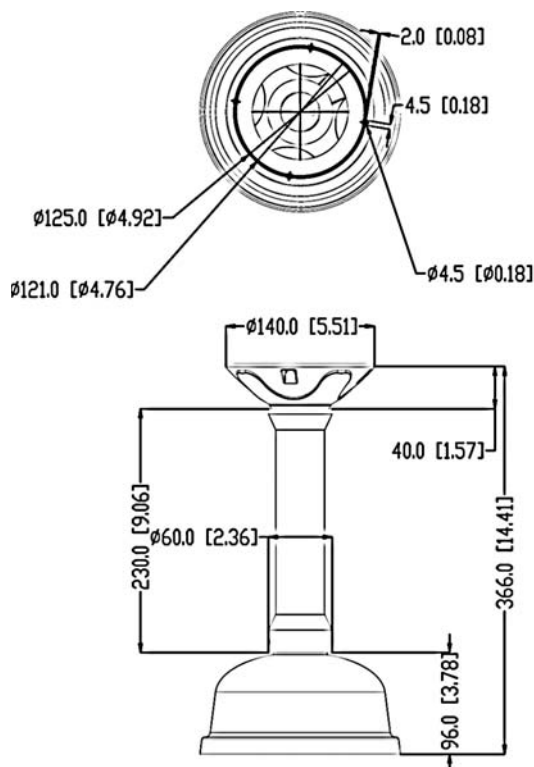

Mechanical

- Housing material: Aluminum
- Color: Gray
- Housing Height: SV-CMT : 14.4 in (366mm)
SV-WMT : 5.72 in (145.5 mm)
- Housing Diameter: 7.4 in (189 mm)
- Weight w/o camera: SV-CMT : 3.5 lbs (1.57 kg)
SV-WMT : 2 lbs (0.9 kg)
- Vandal Resistant

Environmental

- Enclosure Protection: IP66 Outdoor Protection Grade

Compatibility

- Compatible with 1.5" NPT standard

Compatible cameras

- AV8185DN and AV8365DN

SV-WMT (Wall Mount)

SV-CMT (Ceiling Mount)