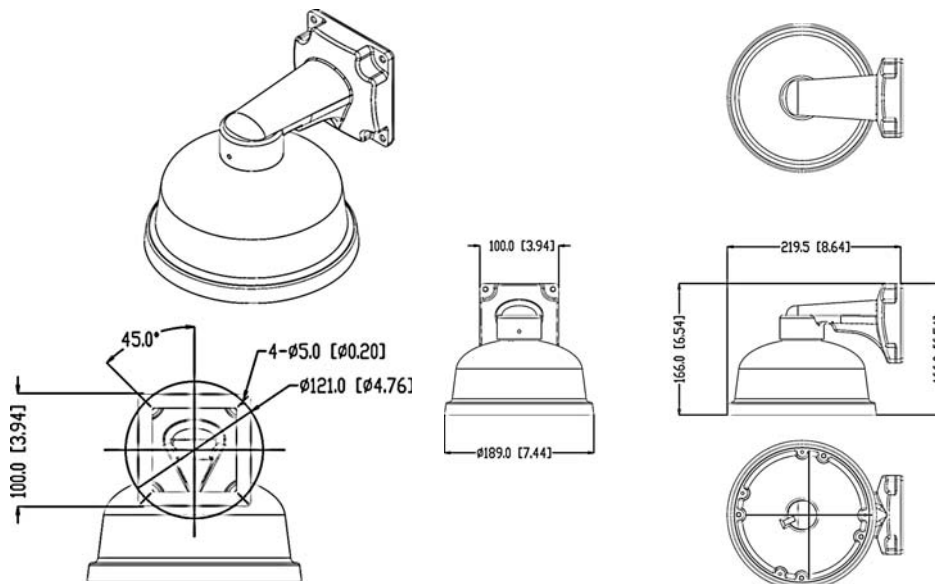

Mechanical

- Housing material: Aluminum
- Color: Gray
- Housing Height: SV-CMT : 14.4 in (366mm)
SV-WMT : 5.72 in (145.5 mm)
- Housing Diameter: 7.4 in (189 mm)
- Weight w/o camera: SV-CMT : 3.5 lbs (1.57 kg)
SV-WMT : 2 lbs (0.9 kg)
- Vandal Resistant

Environmental

- Enclosure Protection: IP66 Outdoor Protection Grade

Compatibility

- Compatible with 1.5" NPT standard

Compatible cameras

- AV8185DN and AV8365DN

SV-WMT (Wall Mount)

SV-CMT (Ceiling Mount)