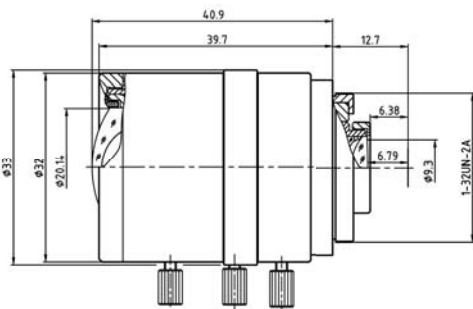

Model Numbers:

- **MPL4-10** 4.5-10mm Vari-Focal Lens
- **MPL8-16** 8-16mm Vari-Focal Lens
- **MPL4-12** 4-12mm Vari-Focal Lens
- **MPL33-12** 3.3-12mm Vari-Focal Lens
- **MPL12-40** 12-40mm Vari-Focal Lens

Specification:

	Image Format	Focal Length	Aperture	Mount	Dimension	M.O.D	Iris	Back focal length	IR corrected
MPL4-10	1/2"	4.5-10mm	1.6	CS	φ33x39.7mm	0.1m	Manual	6.79~11.8mm	Yes
MPL8-16	1/2"	8-16mm	1.6	CS	φ33x47.2mm	0.1m	Manual	7.81~12.1mm	Yes
MPL4-12	1/2"	4-12mm	1.4	CS	φ33x45.8mm	0.1m	Manual	6.97~12.7mm	Yes
MPL33-12	1/2.5"	3.3-12mm	1.4	CS	φ30x33.4mm	0.1m	Manual	6.49~13.94mm	Yes
MPL12-40	1/2"	12-40mm	1.8	CS	φ33x51.5mm	0.5m	Manual	6.64~59.4mm	Yes

Horizontal FOV		AV1300M AV1310 AV1305 AV1355	AV1315 AV1115	AV2100M AV2110 AV2105 AV2155	AV2805 AV2815 AV2115	AV3100M AV3110 AV3105 AV3155	AV3115	AV5100M AV5110 AV5105 AV5155 AV5115	*AV10005 *AV10115
MPL4-10	Wide @ 4.5mm	68	48	85	73	83	56	71	81
	Tele @ 10mm	31	22	39	34	38	26	33	37
MPL8-16	Wide @ 8mm	37	27	47	41	45	32	40	45
	Tele @ 16mm	19	14	24	21	23	16	21	23
MPL4-12	Wide @ 4mm	72	52	90	78	88	59	75	86
	Tele @ 12mm	28	21	36	32	36	24	31	35
MPL33-12	Wide @ 3.3mm	**	61	**	92	**	75	95	**
	Tele @ 12mm	**	21	**	31	**	25	32	**
MPL12-40	Wide @ 12mm	25	18	31	27	30	20	26	28
	Tele @ 40mm	8	7	10	9	10	7	9	10

*Note: Please use Ultra HD lenses for AV10005/AV10115 to get best image quality and resolution

**Note: Vignette

MPL4-10