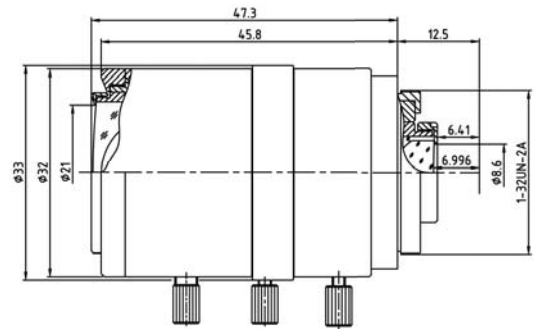

	Image Format	Focal Length	Aperture	Mount	Dimension	M.O.D	Iris	Back focal length	IR corrected
MPL4-10	1/2"	4.5-10mm	1.6	CS	φ33x39.7mm	0.1m	Manual	6.79~11.8mm	Yes
MPL8-16	1/2"	8-16mm	1.6	CS	φ33x47.2mm	0.1m	Manual	7.81~12.1mm	Yes
MPL4-12	1/2"	4-12mm	1.4	CS	φ33x45.8mm	0.1m	Manual	6.97~12.7mm	Yes
MPL33-12	1/2.5"	3.3-12mm	1.4	CS	φ30x33.4mm	0.1m	Manual	6.49~13.94mm	Yes
MPL12-40	1/2"	12-40mm	1.8	CS	φ33x51.5mm	0.5m	Manual	6.64~59.4mm	Yes

*Note: Please use Ultra HD lenses for AV10005/AV10115 to get best image quality and resolution

**Note: Vignette

MPL4-10

MPL8-16

MPL4-12

MPL33-12

MPL12-40