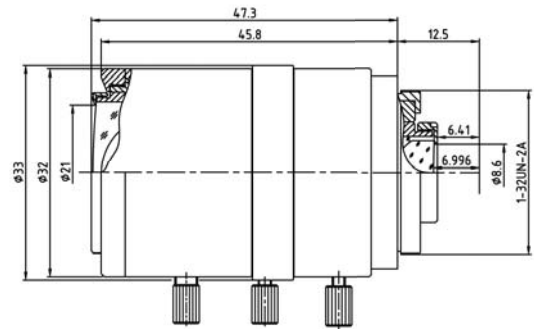

Model Numbers:

- **MPL4-10** 4.5-10mm Vari-Focal Lens
- **MPL8-16** 8-16mm Vari-Focal Lens
- **MPL4-12** 4-12mm Vari-Focal Lens
- **MPL33-12** 3.3-12mm Vari-Focal Lens
- **MPL12-40** 12-40mm Vari-Focal Lens

Specification:

	Image Format	Focal Length	Aperture	Mount	Dimension	M.O.D	Iris	Back focal length	IR corrected
MPL4-10	1/2"	4.5-10mm	1.6	CS	φ33x39.7mm	0.1m	Manual	6.79~11.8mm	Yes
MPL8-16	1/2"	8-16mm	1.6	CS	φ33x47.2mm	0.1m	Manual	7.81~12.1mm	Yes
MPL4-12	1/2"	4-12mm	1.4	CS	φ33x45.8mm	0.1m	Manual	6.97~12.7mm	Yes
MPL33-12	1/2.5"	3.3-12mm	1.4	CS	φ30x33.4mm	0.1m	Manual	6.49~13.94mm	Yes
MPL12-40	1/2"	12-40mm	1.8	CS	φ33x51.5mm	0.5m	Manual	6.64~59.4mm	Yes

Horizontal FOV		AV1300M AV1310 AV1305 AV1355	AV1315 AV1115	AV2100M AV2110 AV2105 AV2155	AV2805 AV2815 AV2115	AV3100M AV3110 AV3105 AV3155	AV3115	AV5100M AV5110 AV5105 AV5155 AV5115	*AV10005 *AV10115
MPL4-10	Wide @ 4.5mm	68	48	85	73	83	56	71	81
	Tele @ 10mm	31	22	39	34	38	26	33	37
MPL8-16	Wide @ 8mm	37	27	47	41	45	32	40	45
	Tele @ 16mm	19	14	24	21	23	16	21	23
MPL4-12	Wide @ 4mm	72	52	90	78	88	59	75	86
	Tele @ 12mm	28	21	36	32	36	24	31	35
MPL33-12	Wide @ 3.3mm	**	61	**	92	**	75	95	**
	Tele @ 12mm	**	21	**	31	**	25	32	**
MPL12-40	Wide @ 12mm	25	18	31	27	30	20	26	28
	Tele @ 40mm	8	7	10	9	10	7	9	10

*Note: Please use Ultra HD lenses for AV10005/AV10115 to get best image quality and resolution

**Note: Vignette

MPL4-12