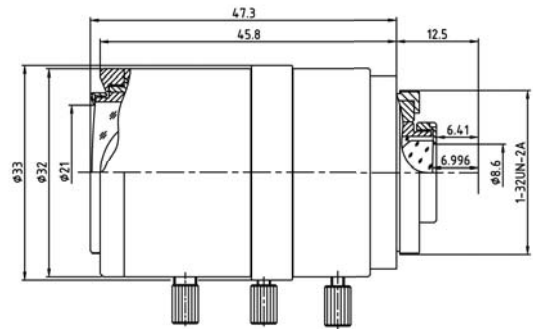

Model Numbers:

- **MPL4-10** 4.5-10mm Vari-Focal Lens
- **MPL8-16** 8-16mm Vari-Focal Lens
- **MPL4-12** 4-12mm Vari-Focal Lens
- **MPL33-12** 3.3-12mm Vari-Focal Lens
- **MPL12-40** 12-40mm Vari-Focal Lens

Specification:

	Image Format	Focal Length	Aperture	Mount	Dimension	M.O.D	Iris	Back focal length	IR corrected
MPL4-10	1/2"	4.5-10mm	1.6	CS	φ33x39.7mm	0.1m	Manual	6.79~11.8mm	Yes
MPL8-16	1/2"	8-16mm	1.6	CS	φ33x47.2mm	0.1m	Manual	7.81~12.1mm	Yes
MPL4-12	1/2"	4-12mm	1.4	CS	φ33x45.8mm	0.1m	Manual	6.97~12.7mm	Yes
MPL33-12	1/2.5"	3.3-12mm	1.4	CS	φ30x33.4mm	0.1m	Manual	6.49~13.94mm	Yes
MPL12-40	1/2"	12-40mm	1.8	CS	φ33x51.5mm	0.5m	Manual	6.64~59.4mm	Yes

Horizontal FOV		AV1300M AV1310 AV1305 AV1355	AV1315 AV1115	AV2100M AV2110 AV2105 AV2155	AV2805 AV2815 AV2115	AV3100M AV3110 AV3105 AV3155	AV3115	AV5100M AV5110 AV5105 AV5155 AV5115	*AV10005 *AV10115
MPL4-10	Wide @ 4.5mm	68	48	85	73	83	56	71	81
	Tele @ 10mm	31	22	39	34	38	26	33	37
MPL8-16	Wide @ 8mm	37	27	47	41	45	32	40	45
	Tele @ 16mm	19	14	24	21	23	16	21	23
MPL4-12	Wide @ 4mm	72	52	90	78	88	59	75	86
	Tele @ 12mm	28	21	36	32	36	24	31	35
MPL33-12	Wide @ 3.3mm	**	61	**	92	**	75	95	**
	Tele @ 12mm	**	21	**	31	**	25	32	**
MPL12-40	Wide @ 12mm	25	18	31	27	30	20	26	28
	Tele @ 40mm	8	7	10	9	10	7	9	10

*Note: Please use Ultra HD lenses for AV10005/AV10115 to get best image quality and resolution

**Note: Vignette

MPL4-12