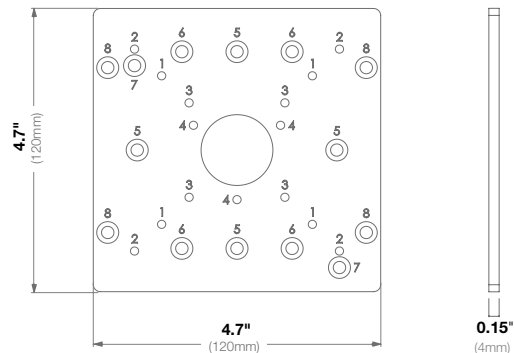

Mechanical	Casing	Die-Cast Aluminum
		IP66 Weather Proof Standard
		IK-10 Impact-Resistant
	Color	Ivory (Pantone Cool Gray 1C)
	Dimensions	4.7" L (120mm) x 0.15" W (4mm) x 4.7" H (120mm)
	Weight	w/o Camera 0.33lbs (0.13kg)