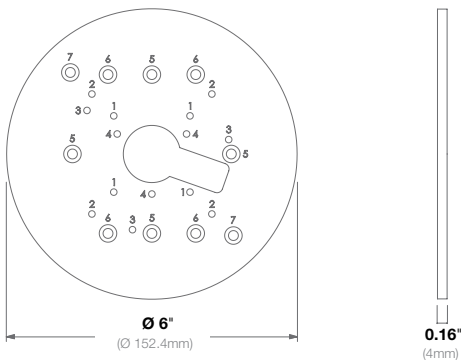

Compatibility Works with MicroDome® Series (-S models only) and MicroBullet® Series

Mechanical	Casing	Die-cast aluminum
		IP66 weather proof standard
		IK-10 impact-resistant
	Color	Ivory (Pantone® Cool Gray 1C)
	Dimensions	See dimensional drawings below
	Weight	w/o Camera 0.12lbs (0.05kg)

Mechanical	Casing	Die-Cast Aluminum
		IP66 Weather Proof Standard
		IK-10 Impact-Resistant
	Color	Ivory (Pantone Cool Gray 1C)
	Dimensions	4.7" L (120mm) x 0.15" W (4mm) x 4.7" H (120mm)
	Weight	w/o Camera 0.33lbs (0.13kg)