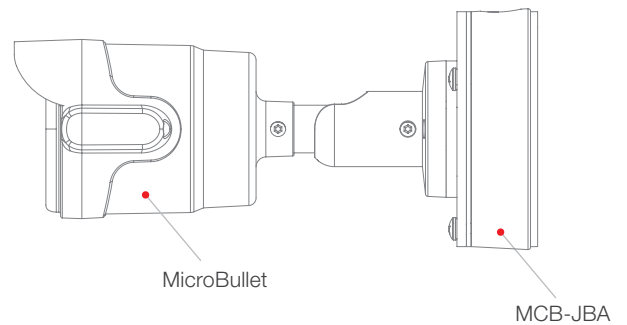

MicroBullet[®] Series Accessories

Accessories for MicroBullet Indoor/Outdoor Ceiling and Wall Mounting Solutions

Standard Junction Box Mounting Configuration

Small Junction Box Mounting Configuration

Compatible Camera

MicroBullet[®] Series

MCD-EBA

Electrical Box Adapter

Features:

- Easy Installation and Superior Design
- Heavy Duty Enclosure Protection for Applications in Harsh Environments
- Die-Cast Aluminum is Resistant to Impact and Salt Damage

Compatibility Works with MicroDome® Series (-S models only) and MicroBullet® Series

Mechanical	Casing	Die-cast aluminum
		IP66 weather proof standard
		IK-10 impact-resistant
	Color	Ivory (Pantone® Cool Gray 1C)
	Dimensions	See dimensional drawings below
	Weight	w/o Camera 0.12lbs (0.05kg)

Hole No.	Model Compatibility
1	MCD-WMT Box
2	MCD-WMT Arm
3	MicroDome -S
4	MicroBullet
5	Single Gang Box
6	Double Gang Box
7	4S Box (4" Square, 4" Octagonal)

Quick Installation:

1. Pass cables through the center hole of the adapter plate.
2. Attach the adapter plate to the electrical box (sold separately) using the appropriate hardware and mounting holes.
3. Attach the compatible part noted above.