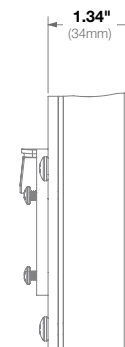

Compatibility	Compatible with MicroBullet® Series
	Works with MCD-EBA and AV-EBAS

Mechanical	Casing	Die-cast aluminum
		IP66 weather proof standard
		IK-10 impact-resistant
	Color	Ivory (Pantone® Cool Gray 1C)
	Dimensions	See dimensional drawings below
	Weight	w/o Camera 0.74lbs (335g)

Compatibility	Compatible with 3/4" NPT standard
	Works with AV-PMJB**, AV-WMJB**, HSG2-WMT, MCD-JBAS, MCB-JBAS, and MegaView® 2**

Mechanical	Casing	Die-cast aluminum
		IP66 weather proof standard
		IK-10 impact-resistant
	Color	Ivory (Pantone® Cool Gray 1C)
	Dimensions	4.7" L (120mm) x 4.7" W (120mm) x 1.89" H (48.1mm)
Weight	w/o Camera	1.3lbs (0.63kg)