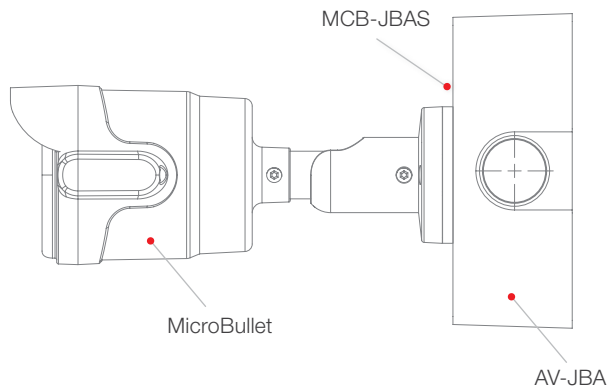

MicroBullet[®] Series Accessories

Accessories for MicroBullet Indoor/Outdoor Ceiling and Wall Mounting Solutions

Standard Junction Box Mounting Configuration

Small Junction Box Mounting Configuration

Compatible Camera

MicroBullet[®] Series

MCD-EBA

Electrical Box Adapter

Features:

- Easy Installation and Superior Design
- Heavy Duty Enclosure Protection for Applications in Harsh Environments
- Die-Cast Aluminum is Resistant to Impact and Salt Damage

Compatibility Works with MicroDome® Series (-S models only) and MicroBullet® Series

Mechanical	Casing	Die-cast aluminum
		IP66 weather proof standard
		IK-10 impact-resistant
	Color	Ivory (Pantone® Cool Gray 1C)
	Dimensions	See dimensional drawings below
	Weight	w/o Camera 0.12lbs (0.05kg)

Hole No.	Model Compatibility
1	MCD-WMT Box
2	MCD-WMT Arm
3	MicroDome -S
4	MicroBullet
5	Single Gang Box
6	Double Gang Box
7	4S Box (4" Square, 4" Octagonal)

Quick Installation:

1. Pass cables through the center hole of the adapter plate.
2. Attach the adapter plate to the electrical box (sold separately) using the appropriate hardware and mounting holes.
3. Attach the compatible part noted above.