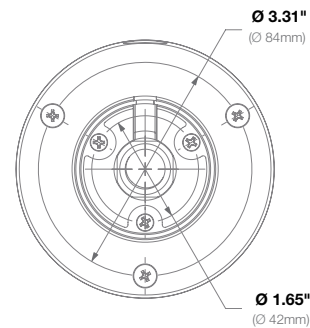

Mechanical	Casing	Die-Cast Aluminum
		IP66 Weather Proof Standard
		IK-10 Impact-Resistant
	Color	Ivory (Pantone Cool Gray 1C)
	Dimensions	4.7" L (120mm) x 0.15" W (4mm) x 4.7" H (120mm)
	Weight	w/o Camera 0.33lbs (0.13kg)

Compatibility	Compatible with MicroBullet® Series
	Works with MCD-EBA and AV-EBAS

Mechanical	Casing	Die-cast aluminum
		IP66 weather proof standard
		IK-10 impact-resistant
	Color	Ivory (Pantone® Cool Gray 1C)
	Dimensions	See dimensional drawings below
	Weight	w/o Camera 0.74lbs (335g)

Compatibility	Compatible with 3/4" NPT standard
	Works with AV-PMJB**, AV-WMJB**, HSG2-WMT, MCD-JBAS, MCB-JBAS, and MegaView® 2**

Mechanical	Casing	Die-cast aluminum
		IP66 weather proof standard
		IK-10 impact-resistant
	Color	Ivory (Pantone® Cool Gray 1C)
	Dimensions	4.7" L (120mm) x 4.7" W (120mm) x 1.89" H (48.1mm)
Weight	w/o Camera	1.3lbs (0.63kg)