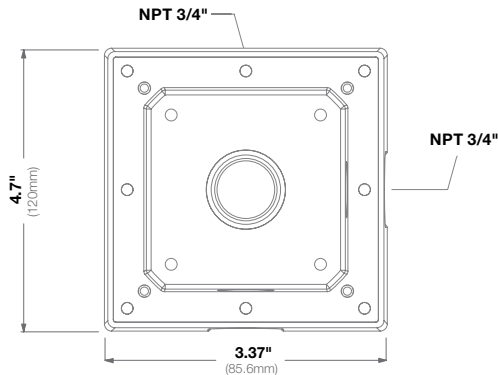

Compatibility	Compatible with 3/4" NPT standard
	Works with AV-PMJB**, AV-WMJB**, HSG2-WMT, MCD-JBAS, MCB-JBAS, and MegaView® 2**

Mechanical	Casing	Die-cast aluminum
		IP66 weather proof standard
		IK-10 impact-resistant
	Color	Ivory (Pantone® Cool Gray 1C)
	Dimensions	4.7" L (120mm) x 4.7" W (120mm) x 1.89" H (48.1mm)
Weight	w/o Camera	1.3lbs (0.63kg)