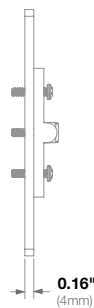

Mechanical	Casing	Die-Cast Aluminum
		IP66 Weather Proof Standard
		IK-10 Impact-Resistant
	Color	Ivory (Pantone Cool Gray 1C)
	Dimensions	4.7" L (120mm) x 0.15" W (4mm) x 4.7" H (120mm)
	Weight	w/o Camera 0.33lbs (0.13kg)

MCB-JBAS

Square Junction Box Plate

Gasket included (not shown in photo)

Features:

- Easy Installation and Superior Design
- Heavy Duty Enclosure Protection for Applications in Harsh Environments
- Die-Cast Aluminum is Resistant to Impact and Salt Damage

Compatibility	Compatible with MicroBullet® Series
	Works with AV-JBA

Mechanical	Casing	Die-cast aluminum
		IP66 weather proof standard
		IK-10 impact-resistant
	Color	Ivory (Pantone® Cool Gray 1C)
	Dimensions	See dimensional drawings below
	Weight	w/o Camera 0.28lbs (127g)