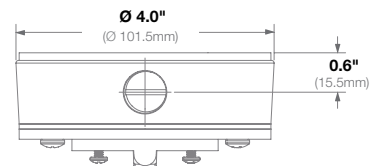

MCB-JBAS

Square Junction Box Plate

Features:

- Easy Installation and Superior Design
- Heavy Duty Enclosure Protection for Applications in Harsh Environments
- Die-Cast Aluminum is Resistant to Impact and Salt Damage

Compatibility	Compatible with MicroBullet® Series
	Works with AV-JBA

Mechanical	Casing	Die-cast aluminum
		IP66 weather proof standard
		IK-10 impact-resistant
	Color	Ivory (Pantone® Cool Gray 1C)
	Dimensions	See dimensional drawings below
	Weight	w/o Camera 0.28lbs (127g)

Quick Installation:

1. Attach base gasket to MicroBullet.
2. Pass cables through the center hole of the adapter plate.
3. Attach MicroBullet to MCB-JBAS adapter plate.
4. Attach the adapter plate to the AV-JBA junction box (sold separately) using the appropriate hardware and mounting holes.

MCB-JBA

Round Junction Box Adapter

Features:

- Easy Installation and Superior Design
- Heavy Duty Enclosure Protection for Applications in Harsh Environments
- Die-Cast Aluminum is Resistant to Impact and Salt Damage

Compatibility	Compatible with MicroBullet® Series
	Works with MCD-EBA and AV-EBAS

Mechanical	Casing	Die-cast aluminum
		IP66 weather proof standard
		IK-10 impact-resistant
	Color	Ivory (Pantone® Cool Gray 1C)
	Dimensions	See dimensional drawings below
	Weight	w/o Camera 0.74lbs (335g)