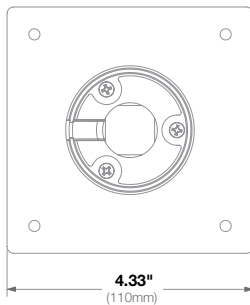

Mechanical	Casing	Die-Cast Aluminum
		IP66 Weather Proof Standard
		IK-10 Impact-Resistant
	Color	Ivory (Pantone Cool Gray 1C)
	Dimensions	4.7" L (120mm) x 0.15" W (4mm) x 4.7" H (120mm)
	Weight	w/o Camera 0.33lbs (0.13kg)

* The mounting plate on MegaDome 4K and SurroundVideo G5 Mini negate the need for a separate electrical box adapter and therefore this accessory is not applicable.

Quick Installation:

1. Pass cables through the center hole of the adapter plate.
2. Attach the adapter plate to the electrical box (sold separately) using the appropriate hardware and mounting holes.
3. Attach the compatible part noted above.

MCB-JBAS

Square Junction Box Plate

Gasket included (not shown in photo)

Features:

- Easy Installation and Superior Design
- Heavy Duty Enclosure Protection for Applications in Harsh Environments
- Die-Cast Aluminum is Resistant to Impact and Salt Damage

Compatibility	Compatible with MicroBullet® Series
	Works with AV-JBA

Mechanical	Casing	Die-cast aluminum
		IP66 weather proof standard
		IK-10 impact-resistant
	Color	Ivory (Pantone® Cool Gray 1C)
	Dimensions	See dimensional drawings below
	Weight	w/o Camera 0.28lbs (127g)