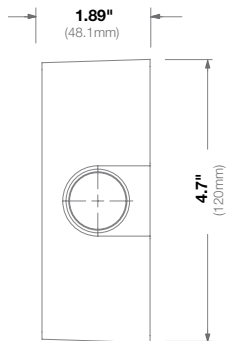

Mechanical	Casing	Die-Cast Aluminum
		IP66 Weather Proof Standard
		IK-10 Impact-Resistant
	Color	Ivory (Pantone Cool Gray 1C)
	Dimensions	4.7" L (120mm) x 0.15" W (4mm) x 4.7" H (120mm)
	Weight	w/o Camera 0.33lbs (0.13kg)

Compatibility	Compatible with MicroBullet® Series
	Works with MCD-EBA and AV-EBAS

Mechanical	Casing	Die-cast aluminum
		IP66 weather proof standard
		IK-10 impact-resistant
	Color	Ivory (Pantone® Cool Gray 1C)
	Dimensions	See dimensional drawings below
	Weight	w/o Camera 0.74lbs (335g)

Compatibility	Compatible with 3/4" NPT standard
	Works with AV-PMJB**, AV-WMJB**, HSG2-WMT, MCD-JBAS, MCB-JBAS, and MegaView® 2**

Mechanical	Casing	Die-cast aluminum
		IP66 weather proof standard
		IK-10 impact-resistant
	Color	Ivory (Pantone® Cool Gray 1C)
	Dimensions	4.7" L (120mm) x 4.7" W (120mm) x 1.89" H (48.1mm)
Weight	w/o Camera	1.3lbs (0.63kg)