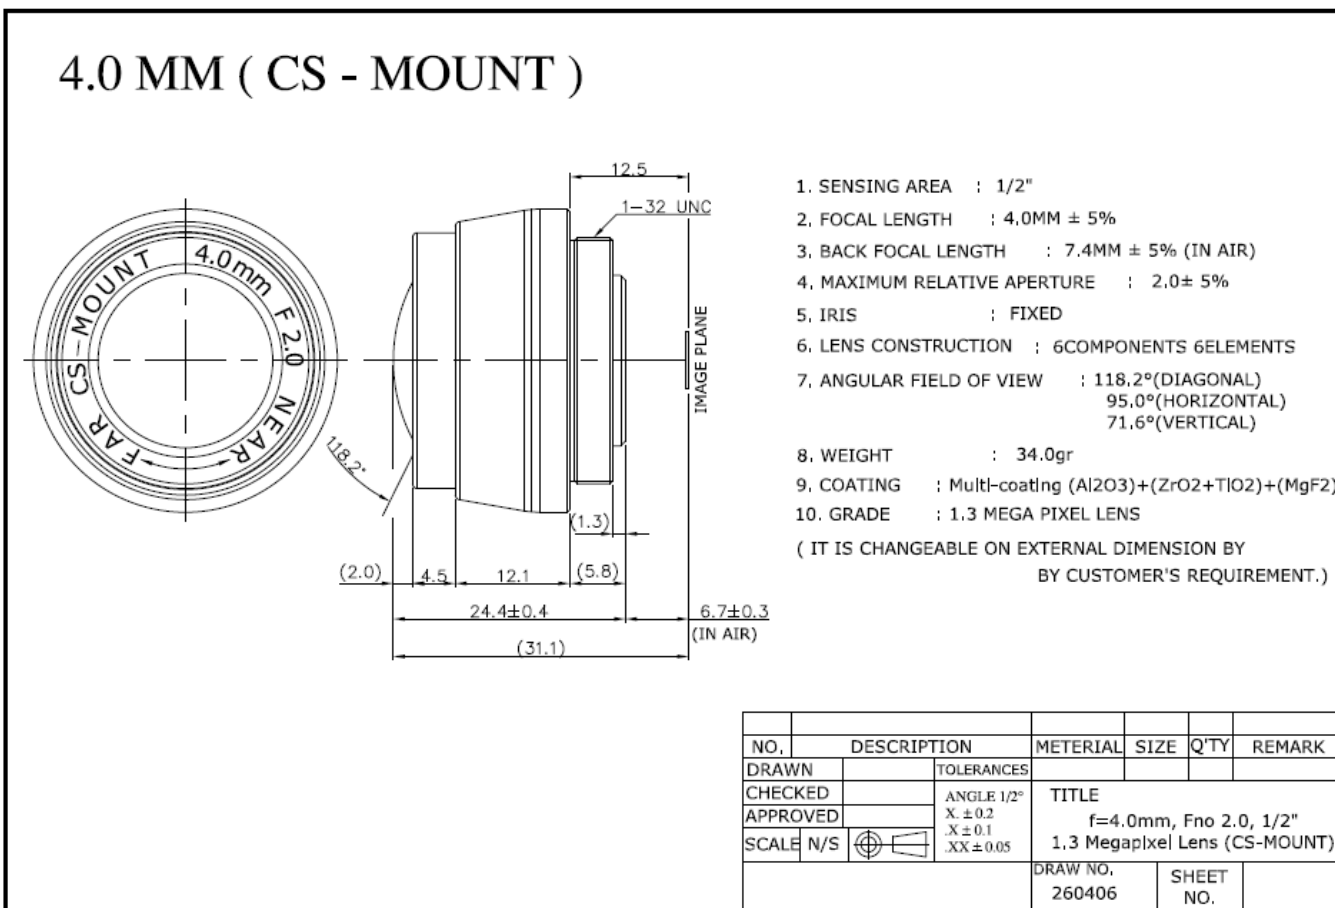

Lens 4.0

Specification Data Sheet

4.0mm F2.0 CS - Mount 1.3 Megapixel CCTV Lens

Lens 4.0 IR

Specification Data Sheet

4.0mm F2.0 (650nm IR cut Filter)CS - Mount 1.3 Megapixel CCTV Lens