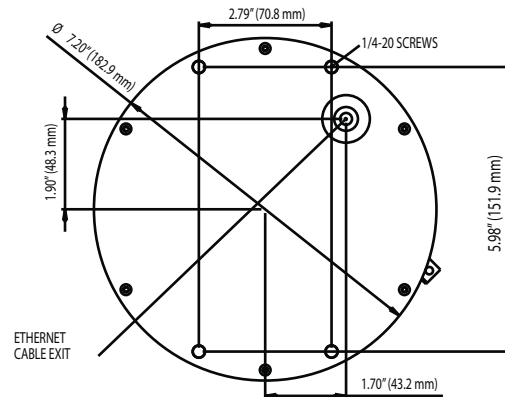

Programmability

- Auto exposure (AE) and Gain Control (AGC) >120dB
- On-camera motion detection with 64 detection zones
- Programmable backlight compensation
- Auto multi-matrix white balance
- 50/60Hz selectable flicker control
- Electronic pan, tilt, zoom (PTZ)
- Electronic image rotation - upside-down image turn
- Resolution windowing down to 32x32 pixels window
- Programmable motion blurring control for low-light mode
- Moonlight™ mode - extended exposure and proprietary noise cancellation
- Programmable resolution, brightness, saturation, gamma, sharpness, tint
- Up to four regions of interest for simultaneous panoramic and digital PTZ viewing and recording

Electrical

- Power Over Ethernet (PoE) or DC input
- Compatible with IEEE 802.3af PoE equipment
- Power consumption 8 Watts maximum

Regulatory Approvals

- FCC, CE and RoHS compliant

Mechanical

- 6.49" (H) (164.8mm) x 6.0" dia. (152.4mm)
- 4 pounds or 1815 grams
- C lens mount

Environmental

- Operating temperature 0°C (32 °F) to +50°C (122 °F)
- Storage temperature -20°C (-4 °F) to +60°C (140 °F)
- Humidity 0% to 90% (non condensing)

Accessories:

- Dome 6-I-C Indoor 6" Pendant Dome, Ceiling Mount
- Dome 6-I-W Indoor 6" Pendant Dome, Wall Mount
- Dome 6-O-C Outdoor 6" Pendant Dome, Ceiling Mount
- Dome 6-I-W Outdoor 6" Pendant Dome, Wall Mount
- RD-KIT Recessed Dome Ring Kit