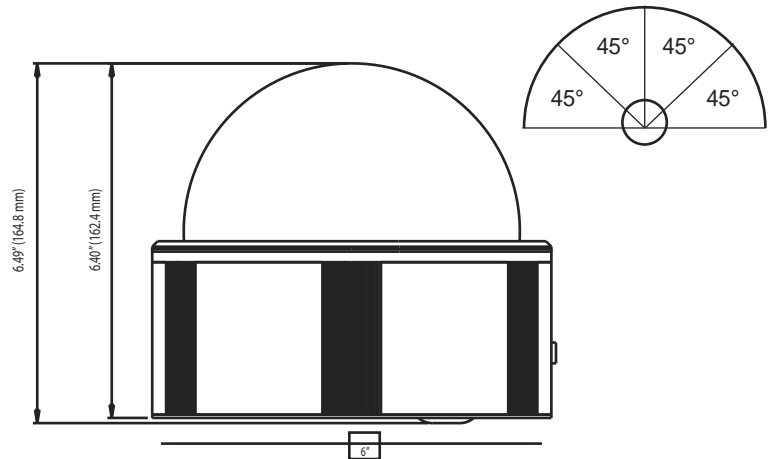

Programmability

- Auto exposure (AE) and Gain Control (AGC) >120dB
- On-camera motion detection with 64 detection zones
- Programmable backlight compensation
- Auto multi-matrix white balance
- 50/60Hz selectable flicker control
- Electronic pan, tilt, zoom (PTZ)
- Electronic image rotation - upside-down image turn
- Resolution windowing down to 32x32 pixels window
- Programmable motion blurring control for low-light mode
- Moonlight™ mode - extended exposure and proprietary noise cancellation
- Programmable resolution, brightness, saturation, gamma, sharpness, tint
- Up to four regions of interest for simultaneous panoramic and digital PTZ viewing and recording

Electrical

- Power Over Ethernet (PoE) or DC input
- Compatible with IEEE 802.3af PoE equipment
- Power consumption 8 Watts maximum

Regulatory Approvals

- FCC, CE and RoHS compliant

Mechanical

- 6.49" (H) (164.8mm) x 6.0" dia. (152.4mm)
- 4 pounds or 1815 grams
- C lens mount

Environmental

- Operating temperature 0°C (32 °F) to +50°C (122 °F)
- Storage temperature -20°C (-4 °F) to +60°C (140 °F)
- Humidity 0% to 90% (non condensing)

Accessories:

- Dome 6-I-C Indoor 6" Pendant Dome, Ceiling Mount
- Dome 6-I-W Indoor 6" Pendant Dome, Wall Mount
- Dome 6-O-C Outdoor 6" Pendant Dome, Ceiling Mount
- Dome 6-I-W Outdoor 6" Pendant Dome, Wall Mount
- RD-KIT Recessed Dome Ring Kit