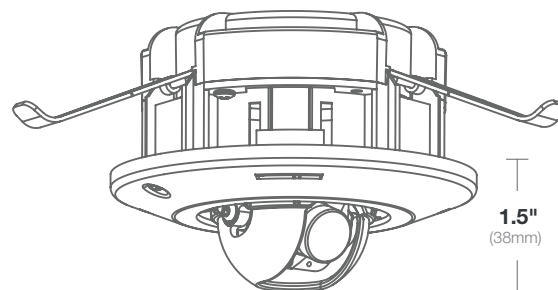

MicroDome™

Sometimes Less is More: H.264 Micro-Sized Recessed Dome IP Camera

Arecont Vision introduces the MicroDome™ megapixel IP camera. The MicroDome™ offers all of the great features of existing Arecont Vision megapixel camera technology like superior image quality and the industry's fastest frame rates, and now in a much smaller, more discreet housing. With an integrated mechanical day/night switcher and pixel binning in 3 and 5 megapixel, the MicroDome™ has excellent low-light capabilities. With an option for true Wide Dynamic Range of up to 100dB at full resolution there are no lighting conditions too tough for the MicroDome™.

Low Profile Design

Dual Encoder H.264/MJPEG

True Day/Night with IR Cut Filter

Vandal-Resistant Dome Housing

Pixel Binning Mode on 3 and 5MP Models

Wide Dynamic Range on 1080p and 3MP Models

All-in-One PoE and Integrated Lens

More Features:

- ONVIF and PSIA
- Dual Encoder H.264/MJPEG
- Multi-Streaming
- Bit Rate Control
- Privacy Mask
- Flexible Cropping
- 1024 Zones of Motion Detection
- Forensic Zooming

AV1455DN-F	1.3MP	Day/Night	1280x1024	42fps	MJPEG/H.264	--	4mm Fixed Lens	Flush In-ceiling Mount Indoor Dome	PoE
AV2455DN-F	1080p	Day/Night	1920x1080	32fps	MJPEG/H.264	Casino™ Mode	4mm Fixed Lens	Flush In-ceiling Mount Indoor Dome	PoE
AV2456DN-F	1080p WDR	Day/Night	1920x1080	32fps	MJPEG/H.264	--	4mm Fixed Lens	Flush In-ceiling Mount Indoor Dome	PoE
AV3455DN-F	3MP	Day/Night	2048x1536	21fps	MJPEG/H.264	--	4mm Fixed Lens	Flush In-ceiling Mount Indoor Dome	PoE
AV3456DN-F	3MP WDR	Day/Night	2048x1536	21fps	MJPEG/H.264	--	4mm Fixed Lens	Flush In-ceiling Mount Indoor Dome	PoE
AV5455DN-F	5MP	Day/Night	2592x1944	14fps	MJPEG/H.264	--	4mm Fixed Lens	Flush In-ceiling Mount Indoor Dome	PoE