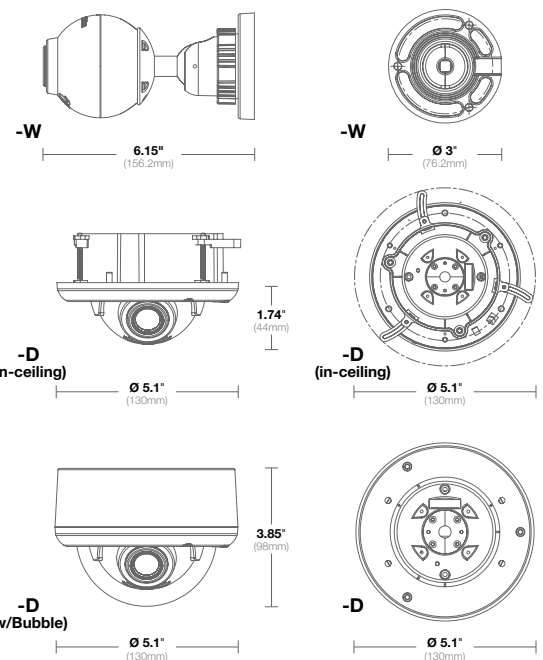

Compliance	Industry Standard	PSIA Conformant
	Listings	UL (CB)
	FCC Compliance	47 CFR 15 Class A
	Environmental	RoHS, REACH, WEEE
	Markings	(CE) EN55022 Class A, EN55024, EN61000-3-2, EN61000-3-3, EN60950

Environmental	Operating temperature	-5°C (-23°F) to +50°C (122°F)
	Humidity	0% to 90% (non-condensing)
	Stable image temperature	0°C (32°F) to +50°C (122°F)
	Storage temperature	-20°C (-4°F) to +60°C (140°F)

General Electrical	Alarm Input	General purpose opto-coupled	
	Alarm Output	General purpose opto-coupled (except -A models)	
	Power Over Ethernet	PoE 802.3af, Class 2	
	Auxiliary Power	12-48V DC, 24V AC	
	Max Power Consumption	AV2245PM	5.9 Watts DC Power
		AV3245PM / AV5245PM	6.3 Watts DC Power
AV2246PM / AV3246PM		6.8 Watts DC Power	
AV5245DN-01		5.7 Watts DC Power	

Audio Electrical (-A models only)	Streaming	Two-way
	Compression	G.711 PCM 8 kHz
	Input/Output	Integrated microphone / line output

Mechanical	Casing	-W	Die-cast aluminum 3" metal ball and mount
	-D	Plastic surface/in-ceiling dome with Acrylic bubble	
	Gimbal	Easy 3-axis camera adjustment with 360° pan, 90° tilt and 360° z-axis	
Dimensions	-W	Ø 3" (76.2mm) x 6.15" H (156.2mm)	
	-D (in-ceiling)	Ø 5.1" (130mm) x 1.74" H (44mm)	
	-D (surface mount w/ bubble)	Ø 5.1" (130mm) x 3.85" H (98mm)	
		Camera Unit	Packaged
Weight	-W	1.2lbs (0.54kg)	2.0lbs (0.9kg)
	-D	1.2lbs (0.54kg)	1.9lbs (0.86kg)
Dome Color	-LG	Light Gray Dome	

Accessories	D4S-WMT-B	Black wall mount with 3/4" NPT standard
	D4S-CMT-B	Black ceiling mount with 3/4" NPT standard
	D4S-WMT	Light Gray Wall mount with 3/4" NPT standard
	D4S-CMT	Light Gray Ceiling mount with 3/4" NPT standard
	SV-EBA	Light Gray Electrical box adapter
	SV-JBA	Light Gray Junction box adapter