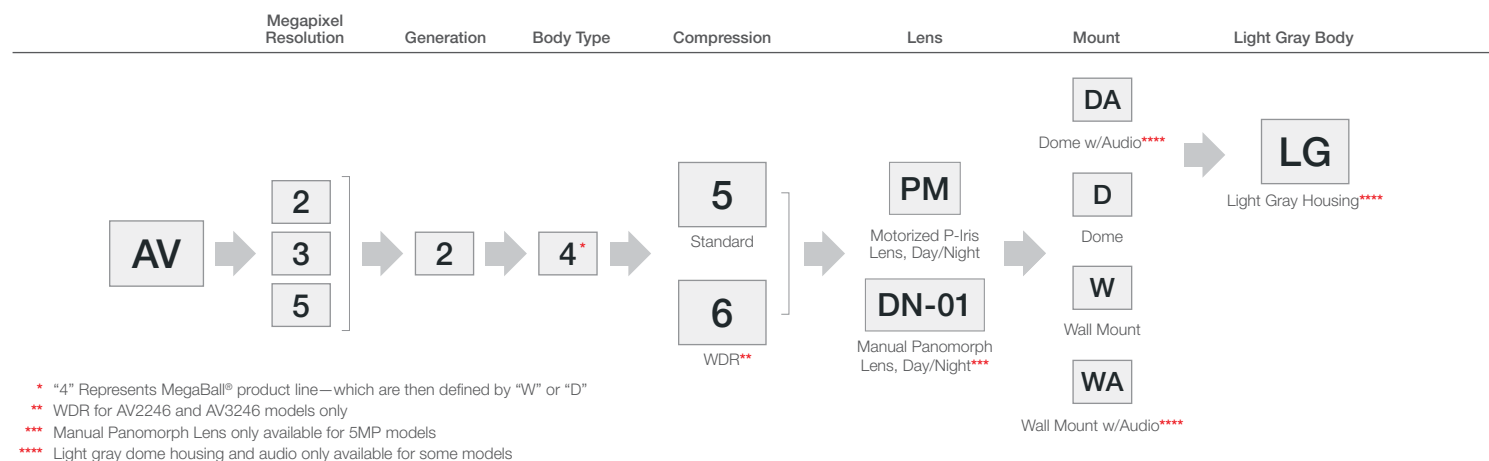

Model Specific Features

Model	Resolution	Frame Rate	Features		
AV2245	1080p	31fps	-	Casino Mode™	-
AV2246	1080p	30fps	WDR	-	-
AV3245	3MP	21fps	-	-	Binning
AV3246	3MP	21fps	WDR	-	Binning
AV5245	5MP	14fps	-	-	Binning

Build-to-Order Options

-W	Wall Mount Model
-D	Dome or Recessed Dome Model
-LG	Light Gray Dome
PM	Remote Zoom, Remote Focus, P-iris, Day/Night
DN-01	Manual Panomorph Lens, Day/Night
-A	Audio

Create Your Model (Example: AV3246-PM-D-LG)

Camera Imaging Specifications

Model	AV2245	AV2246	AV3245	AV3246	AV5245	
Image Sensor (CMOS)	1080p	1080p*	3MP*	3MP	5MP	
Optical Format	1/2.7"	1/3.2"	1/2.5"	1/3.2"	1/2.5"	
Pixel Pitch	3µm	2.2µm	2.2µm	2.2µm	2.2µm	
Minimum Illumination	Color (Day Mode)	0.1 Lux	0.3 Lux	0.3 Lux	0.3 Lux	
	Color Binning (Day Mode)	-	-	0.15 Lux	0.15 Lux	
	B/W (Night Mode)	0 Lux, IR sensitive	0 Lux, IR sensitive	0 Lux, IR sensitive	0 Lux, IR sensitive	0 Lux, IR sensitive
Full FOV Resolution	1920 H x 1080 V	1920 H x 1080 V	2048 H x 1536 V	2048 H x 1536 V	2592 H x 1944 V	
1/4 Resolution	960 H x 540 V	960 H x 540 V	1024 H x 768 V	1024 H x 768 V	1296 H x 972 V	
Dynamic Range	69dB	WDR up to 100dB	70.1dB	WDR up to 100dB	70.1dB	
Maximum SNR	45dB	49dB	45dB	49dB	45dB	
Frame Rates	At Max Resolution	31fps (1920 x 1080)	30fps (1920 x 1080)	21fps (2048 x 1536)	21fps (2048 x 1536)	14fps (2592 x 1944)
	Cropped	42fps (1280 x 1024)	41fps (1280 x 1024)	29fps (1920 x 1080) 41fps (1280 x 1024)	30fps (1920 x 1080) 41fps (1280 x 1024)	21fps (2048 x 1536) 29fps (1920 x 1080) 41fps (1280 x 1024)
	Binning Mode	-	-	46fps (1024 x 768) 64fps (960 x 540)	21fps (1024 x 768) 27fps (800 x 600) 31fps (960 x 540) 32fps (640 x 512)	34fps (1296 x 972) 46fps (1024 x 768) 64fps (960 x 540)
Lens	Motorized Lens	3-10mm, 1/2.7", F1.3 RZ, RF, P-iris H-FOV = 117°-36°	3-10mm, 1/2.7", F1.3 RZ, RF, P-iris H-FOV = 81°-26°	3-10mm, 1/2.7", F1.3 RZ, RF, P-iris H-FOV = 86°-28°	3-10mm, 1/2.7", F1.3 RZ, RF, P-iris H-FOV = 86°-28°	3.4-10mm, 1/2.5", F1.4 RZ, RF, P-iris H-FOV = 102°-35°
	Manual Panomorph Lens	-	-	-	-	0.98mm (Short Axis) 1.12mm (Long Axis) F2.0, H-FOV = 182°

* Effective