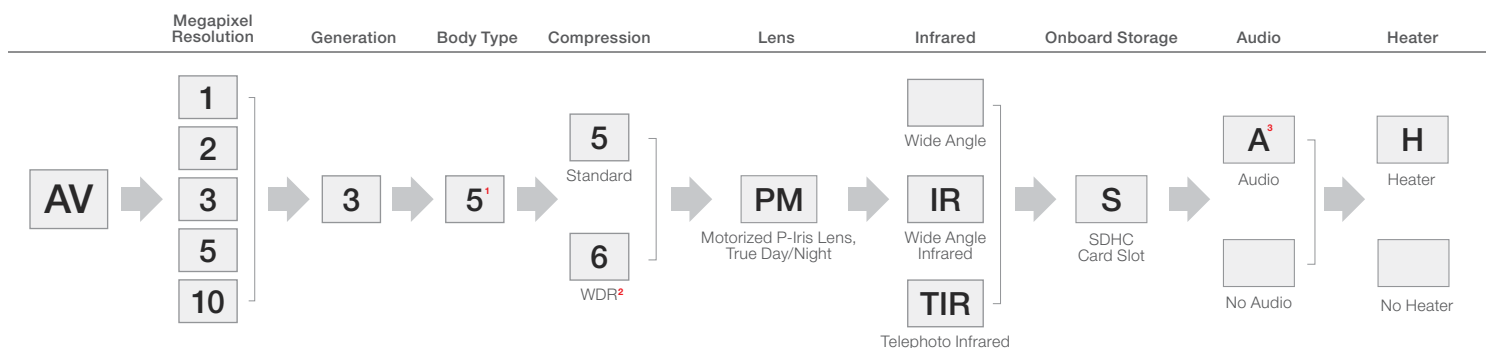

Create Your Model (Example: AV10355PMTIR-SH)

¹ "5" represents MegaDome G3 product line

² WDR for AV2356 and AV3356 models only

³ Wide angle lens cameras only

† Maximum with H.264 compression

‡ HTTPS cannot be used with STELLAR™ or audio functionality