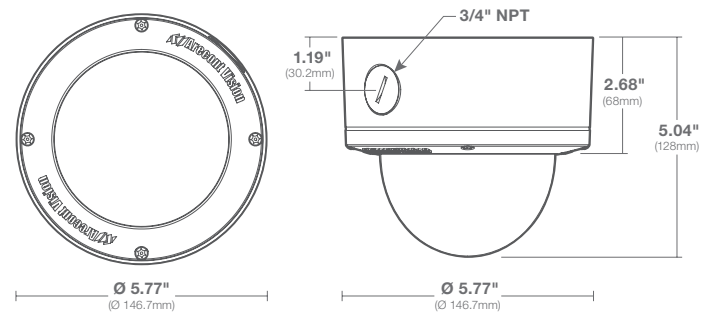

IR Illuminator (IR models only)

<b>PMIR</b>	12 pcs 850nm LEDs / 50ft (15m) IR distance (max) / 60° and 80° IR angle
<b>PMTIR</b>	12 pcs 850nm LEDs / 120ft (36m) IR distance (max) / 40° IR angle
<b>Power Over Ethernet</b>	Total PoE solution (No external power requirement)

<b>Power Consumption</b>	2.28 W max
<b>Switch</b>	On: 4°C (32.9°F), Off: 6.5°C (43.7°F)
<b>Power Over Ethernet</b>	Total PoE solution (No external power requirement)

Mechanical

<b>Casing</b>	Die-cast aluminum chassis with 4" polycarbonate dome bubble	
	IP66 weather proof standard	
	Impact resistant, IK-10 rated	
<b>Gimbal</b>	Easily adjustable 3-axis camera gimbal w/360° pan, 77° tilt and 180° z-axis	
<b>Dimensions</b> <i>(See Dimensions)</i>	<b>Unit</b>	Ø 5.77" (146.7mm) x 5" H (128mm)
	<b>Packaged</b>	6" H (150mm) x 7.5" W (190mm) x 8" L (200mm)
<b>Weight</b>	<b>Unit</b>	2.25 lbs (1.02 kg)
	<b>Packaged</b>	2.8 lbs (1.27 kg)
<b>On Board Storage</b>	SDHC slot up to 32GB (Card not included)	

Dimensions