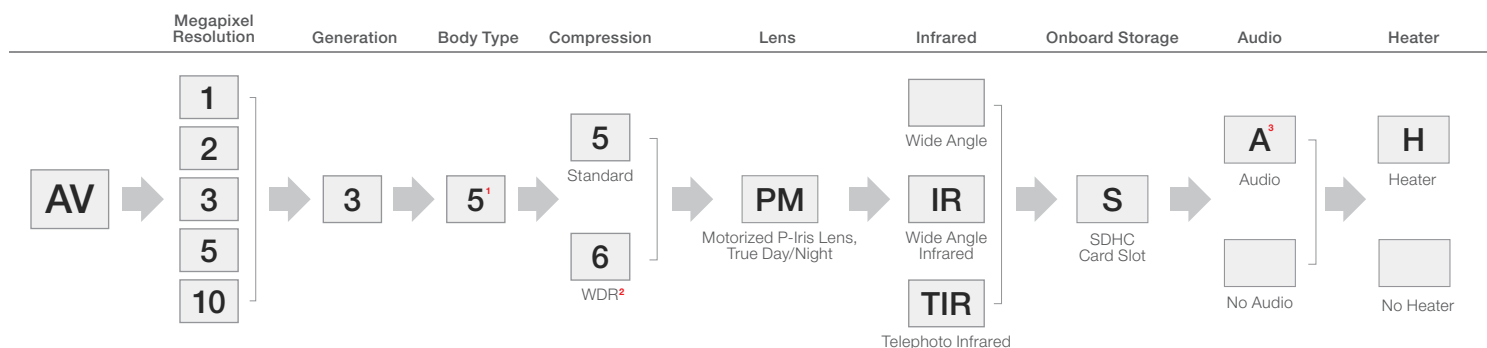

Create Your Model (Example: AV10355PMTIR-SH)

¹ "5" represents MegaDome G3 product line

² WDR for AV2356 and AV3356 models only

³ Wide angle lens cameras only

† Maximum with H.264 compression

‡ HTTPS cannot be used with STELLAR™ or audio functionality