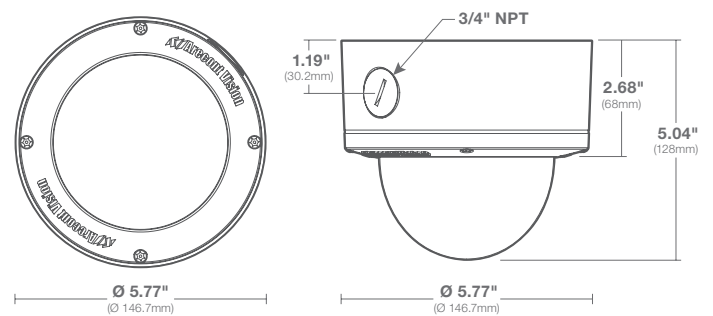

Max Power Consumption (Watts DC power)

Model	AV1355	AV2355	AV2356	AV3355	AV3356	AV5355	AV10355
PM-S	10.9	-	-	-	-	-	-
PMIR-S	11.9	-	12.7	-	12.7	-	-
PMIR-SA	-	-	-	-	12.7	-	-
PMIR-SAH	-	12.1	-	-	-	12.1	-
PMIR-SH	-	12.1	-	12.1	-	12.1	13.0
PMTIR-S	-	-	14.2	-	14.2	-	-
PMTIR-SH	-	14.5	-	14.4	-	14.4	13.8

IR Illuminator (IR models only)

PMIR	12 pcs 850nm LEDs / 50ft (15m) IR distance (max) / 60° and 80° IR angle
PMTIR	12 pcs 850nm LEDs / 120ft (36m) IR distance (max) / 40° IR angle
Power Over Ethernet	Total PoE solution (No external power requirement)

Audio Electrical (-A and -AH models only)

Streaming	Two-way
Compression	G.711 PCM 8 kHz
Input/Output	Microphone in or line in / line output

Heater Electrical (-H and -AH models only)

Power Consumption	2.28 W max
Switch	On: 4°C (32.9°F), Off: 6.5°C (43.7°F)
Power Over Ethernet	Total PoE solution (No external power requirement)

Mechanical

Casing	Die-cast aluminum chassis with 4" polycarbonate dome bubble	
	IP66 weather proof standard	
	Impact resistant, IK-10 rated	
Gimbal	Easily adjustable 3-axis camera gimbal w/360° pan, 77° tilt and 180° z-axis	
Dimensions <i>(See Dimensions)</i>	Unit	Ø 5.77" (146.7mm) x 5" H (128mm)
	Packaged	6" H (150mm) x 7.5" W (190mm) x 8" L (200mm)
Weight	Unit	2.25 lbs (1.02 kg)
	Packaged	2.8 lbs (1.27 kg)
On Board Storage	SDHC slot up to 32GB (Card not included)	

Dimensions