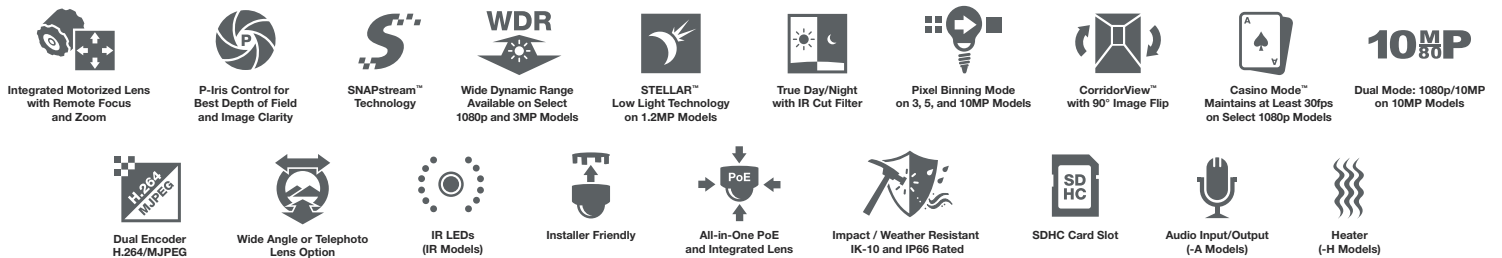

# MegaDome® G3 IP Megapixel Cameras

1.2, 1080p, 3, 5, and 10 Megapixel (MP) H.264 All-in-One Motorized P-Iris Lens True Day/Night Indoor/Outdoor Dome IP Cameras with SNAPstream™ (Smart Noise Adaptation and Processing), WDR (Wide Dynamic Range), STELLAR™ (Spatio Temporal Low Light Architecture), and IR LED Models

MegaDome® G3 third generation multi-megapixel cameras provide ample resolution to zoom-in for details in live or recorded video. These indoor/outdoor all-in-one solutions integrate a 1.2, 1080p, 3, 5 or 10-megapixel (MP) sensor with fast frame rates, and SNAPstream™ (Smart Noise Adaptation and Processing) technology to reduce bandwidth without impacting image quality. Together with an IR corrected motorized, P-iris wide angle or telephoto varifocal

lens, remote focus and remote zoom make MegaDome G3 easy to install and manage. The installer-friendly housing is IP66 environmental rated and IK-10 impact-resistant. MegaDome G3 is feature-loaded, and select models include STELLAR™ (Spatio Temporal Low Light Architecture) for best-in-class light sensitivity capturing details in near complete darkness, or wide dynamic range (WDR) for applications with bright or over saturated lighting conditions.

<b>Power Consumption</b>	2.28 W max
<b>Switch</b>	On: 4°C (32.9°F), Off: 6.5°C (43.7°F)
<b>Power Over Ethernet</b>	Total PoE solution (No external power requirement)

Mechanical

<b>Casing</b>	Die-cast aluminum chassis with 4" polycarbonate dome bubble	
	IP66 weather proof standard	
	Impact resistant, IK-10 rated	
<b>Gimbal</b>	Easily adjustable 3-axis camera gimbal w/360° pan, 77° tilt and 180° z-axis	
<b>Dimensions</b> <i>(See Dimensions)</i>	<b>Unit</b>	Ø 5.77" (146.7mm) x 5" H (128mm)
	<b>Packaged</b>	6" H (150mm) x 7.5" W (190mm) x 8" L (200mm)
<b>Weight</b>	<b>Unit</b>	2.25 lbs (1.02 kg)
	<b>Packaged</b>	2.8 lbs (1.27 kg)
<b>On Board Storage</b>	SDHC slot up to 32GB (Card not included)	