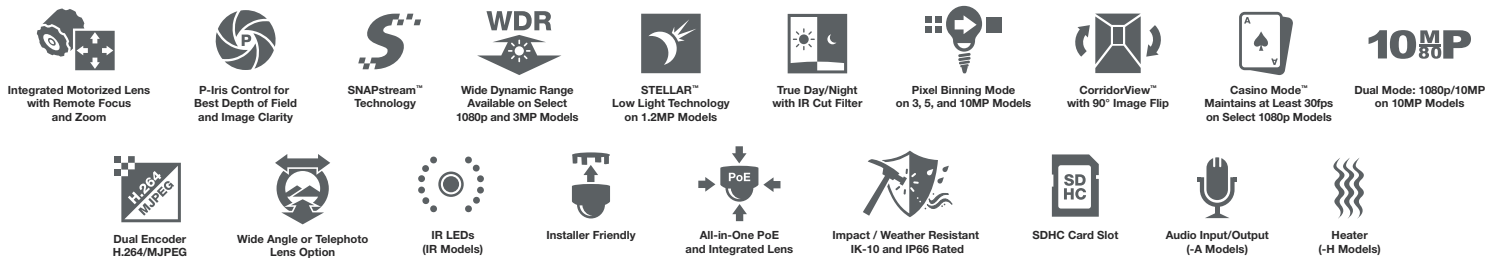

MegaDome® G3 IP Megapixel Cameras

1.2, 1080p, 3, 5, and 10 Megapixel (MP) H.264 All-in-One Motorized P-Iris Lens True Day/Night Indoor/Outdoor Dome IP Cameras with SNAPstream™ (Smart Noise Adaptation and Processing), WDR (Wide Dynamic Range), STELLAR™ (Spatio Temporal Low Light Architecture), and IR LED Models

MegaDome® G3 third generation multi-megapixel cameras provide ample resolution to zoom-in for details in live or recorded video. These indoor/outdoor all-in-one solutions integrate a 1.2, 1080p, 3, 5 or 10-megapixel (MP) sensor with fast frame rates, and SNAPstream™ (Smart Noise Adaptation and Processing) technology to reduce bandwidth without impacting image quality. Together with an IR corrected motorized, P-iris wide angle or telephoto varifocal

lens, remote focus and remote zoom make MegaDome G3 easy to install and manage. The installer-friendly housing is IP66 environmental rated and IK-10 impact-resistant. MegaDome G3 is feature-loaded, and select models include STELLAR™ (Spatio Temporal Low Light Architecture) for best-in-class light sensitivity capturing details in near complete darkness, or wide dynamic range (WDR) for applications with bright or over saturated lighting conditions.

Mechanical

Casing	Die-cast aluminum chassis with 4" polycarbonate dome bubble	
	IP66 weather proof standard	
	Impact resistant, IK-10 rated	
Gimbal	Easily adjustable 3-axis camera gimbal w/360° pan, 77° tilt and 180° z-axis	
Dimensions <i>(See Dimensions)</i>	Unit	Ø 5.77" (146.7mm) x 5" H (128mm)
	Packaged	6" H (150mm) x 7.5" W (190mm) x 8" L (200mm)
Weight	Unit	2.25 lbs (1.02 kg)
	Packaged	2.8 lbs (1.27 kg)
On Board Storage	SDHC slot up to 32GB (Card not included)	