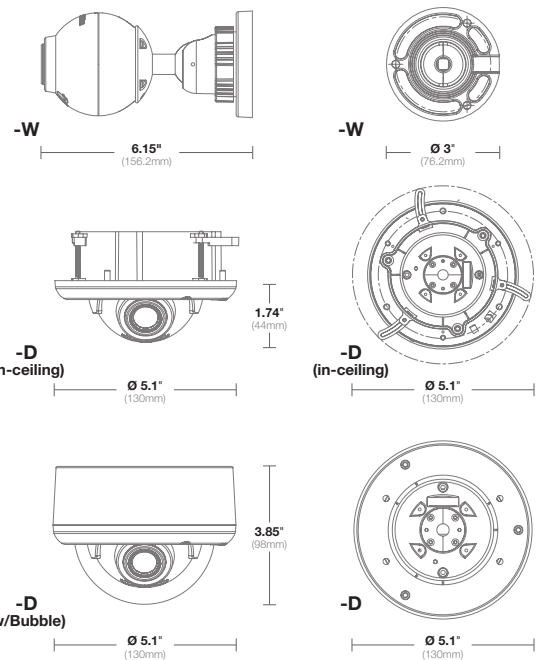

Compliance	Industry Standard	PSIA Conformant
	Listings	UL (CB)
	FCC Compliance	47 CFR 15 Class A
	Environmental	RoHS, REACH, WEEE
	Markings	(CE) EN55022 Class A, EN55024, EN61000-3-2, EN61000-3-3, EN60950

Environmental	Operating temperature	-5°C (-23°F) to +50°C (122°F)	
	Humidity	0% to 90% (non-condensing)	
	Stable image temperature	0°C (32°F) to +50°C (122°F)	
	Storage temperature	-20°C (-4°F) to +60°C (140°F)	

General Electrical	Alarm Input/Output	General purpose opto-coupled		
	Power Over Ethernet	PoE 802.3af, Class 2		
	Auxiliary Power	12–48V DC, 24V AC		
	Max Power Consumption	AV2245	5.9 Watts DC Power	
		AV3245 / AV5245	6.3 Watts DC Power	
AV2246 / AV3246		6.8 Watts DC Power		

Mechanical	Casing	-W	Die-cast aluminum 3" metal ball and mount	
		-D	Plastic surface/in-ceiling dome w/ Acrylic bubble	
	Gimbal	Easy 3-axis camera adjustment w/360° pan, 90° tilt and 360° z-axis		
Dimensions	-W	Ø 3" (76.2mm) x 6.15" H (156.2mm)		
	-D (in-ceiling)	Ø 5.1" (130mm) x 1.74" H (44mm)		
	-D (surface mount w/ bubble)	Ø 5.1" (130mm) x 3.85" H (98mm)		
		Camera Unit	Packaged	
Weight	-W	1.2lbs (0.54kg)	2.0lbs (0.9kg)	
	-D	1.2lbs (0.54kg)	1.9lbs (0.86kg)	
Dome Color	-LG	Light Gray Dome		

Accessories	D4S-WMT-B	Black wall mount with 3/4" NPT standard
	D4S-CMT-B	Black ceiling mount with 3/4" NPT standard
	D4S-WMT	Light Gray Wall mount with 3/4" NPT standard
	D4S-CMT	Light Gray Ceiling mount with 3/4" NPT standard
	SV-EBA	Light Gray Electrical box adapter
	SV-JBA	Light Gray Junction box adapter