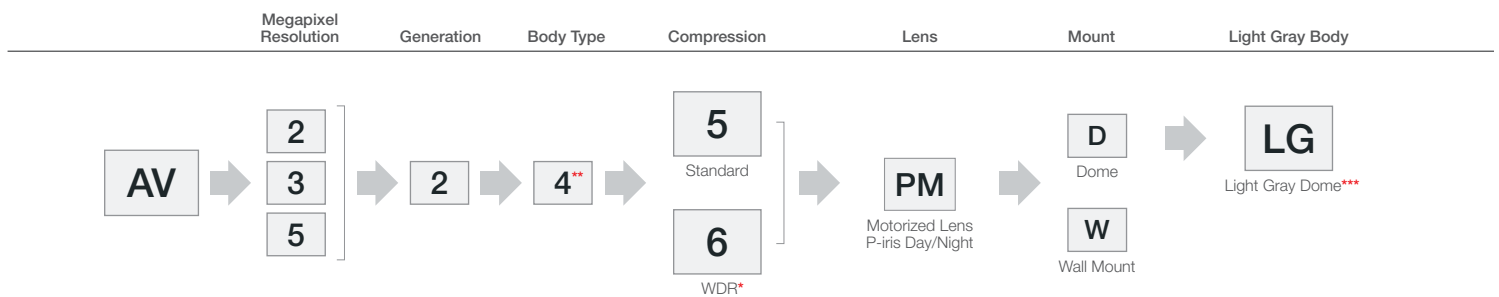

Model Specific Features

Model	Resolution	Frame Rate	Features		
AV2245	1080p	31fps	-	Casino Mode™	-
AV2246	1080p	30fps	WDR	-	-
AV3245	3MP	21fps	-	-	Binning
AV3246	3MP	21fps	WDR	-	Binning
AV5245	5MP	14fps	-	-	Binning

Build-to-Order Options

-W	Wall Mount Model
-D	Dome or Recessed Dome Model
-LG	Light Gray Dome

Create Your Model (Example: AV3246-PM-D-LG)

- WDR for AV2246 and AV3246 only.
- ** "4" Represents MegaBall product line—which are then defined by "W" or "D"
- *** LG only available on Dome version

Camera Imaging Specifications

		WDR			WDR	
Model		AV2245	AV2246	AV3245	AV3246	AV5245
Image Sensor (CMOS)		1080p	1080p*	3MP*	3MP	5MP
Optical Format		1/2.7"	1/3.2"	1/2.5"	1/3.2"	1/2.5"
Pixel Pitch		3µm	2.2µm	2.2µm	2.2µm	2.2µm
Minimum Illumination	Color (day mode)	0.1 Lux	0.3 Lux	0.3 Lux	0.3 Lux	0.3 Lux
	Color Binning (day mode)	-	-	0.15 Lux	0.15 Lux	0.15 Lux
	B/W (night mode)	0 Lux, IR sensitive	0 Lux, IR sensitive	0 Lux, IR sensitive	0 Lux, IR sensitive	0 Lux, IR sensitive
Full FOV Resolution		1920 H x 1080 V	1920 H x 1080 V	2048 H x 1536 V	2048 H x 1536 V	2592 H x 1944 V
1/4 Resolution		960 H x 540 V	960 H x 540 V	1024 H x 768 V	1024 H x 768 V	1296 H x 972 V
Dynamic Range		69dB	WDR up to 100dB	70.1dB	WDR up to 100dB	70.1dB
Maximum SNR		45dB	49dB	45dB	49dB	45dB
Frame Rates	At Max Resolution	31fps (1920 x 1080)	30fps (1920 x 1080)	21fps (2048 x 1536)	21fps (2048 x 1536)	14fps (2592 x 1944)
	Cropped	42fps (1280 x 1024)	41fps (1280 x 1024)	29fps (1920 x 1080) 41fps (1280 x 1024)	30fps (1920 x 1080) 41fps (1280 x 1024)	21fps (2048 x 1536) 29fps (1920 x 1080) 41fps (1280 x 1024)
	Binning Mode	-	-	46fps (1024 x 768) 64fps (960 x 540)	21fps (1024 x 768) 27fps (800 x 600) 31fps (960 x 540) 32fps (640 x 512)	34fps (1296 x 972) 46fps (1024 x 768) 64fps (960 x 540)
Lens	Motorized Lens	3-10mm, 1/2.7", F1.3 RZ, RF, P-iris H-FOV = 117°-36°	3-10mm, 1/2.7", F1.3 RZ, RF, P-iris H-FOV = 81°-26°	3-10mm, 1/2.7", F1.3 RZ, RF, P-iris H-FOV = 86°-28°	3-10mm, 1/2.7", F1.3 RZ, RF, P-iris H-FOV = 86°-28°	3.4-10mm, 1/2.5", F1.4 RZ, RF, P-iris H-FOV = 102°-35°

*effective