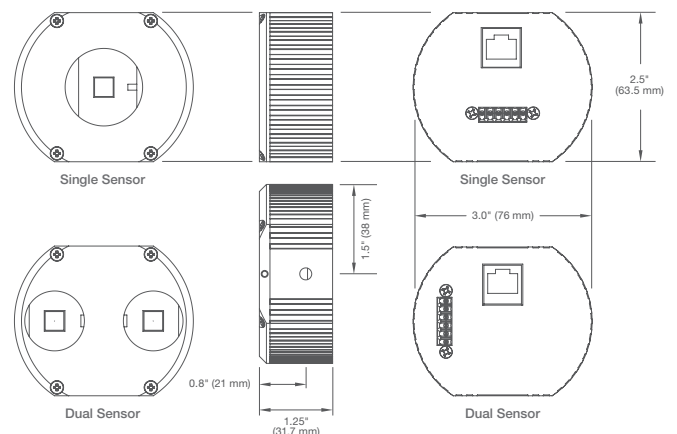

Compliance	Industry Standard	PSIA Conformant
	Listings	UL (CB)
	FCC Compliance	47 CFR 15 Class A
	Environmental	RoHS, REACH, WEEE
	Markings	(CE) EN55022 Class A, EN55024, EN61000-3-2, EN61000-3-3, EN60950-1

Electrical	Input/Output	General purpose opto-coupled
	Power Over Ethernet	PoE 802.3af, Class 3
	Auxiliary Power	12-48V DC, 24V AC
	Power Consumption	4.5 Watts DC Power

Environmental	Operating temperature	-5°C (23°F) to +45°C (113°F) -5°C (23°F) to +40°C (104°F) (in Dome4 housings)
	Humidity	0% to 90% (non-condensing)
	Stable image temperature	0°C (32°F) to +50°C (122°F)
	Storage temperature	-20°C (-4°F) to +60°C (140°F)

Mechanical	Casing	Die-cast aluminum chassis
		C/C/S lens mount
	Total Unit Dimensions	Unit: 3" W (76mm) x 1.25" D (31.7mm) x 2.5" H (63.5mm) (w/o lens) Packaged: 4" W (102mm) x 4" L (102mm) x 3.7" H (94mm)
	Weight	Unit: 5.8oz (164 grams) w/o lens Packaged: 0.7 lbs (0.318kg)

Accessories	D4S*	Indoor 4" Surface Dome
	D4F*	Indoor 4" In-Ceiling Dome
	D4SO*	Outdoor 4" Dome
	DOME4-I	Indoor 4" Dome
	DOME4-O	Outdoor 4" Dome
	DOME5-I*	Recessed 5" Dome
	HSG2	Outdoor PoE Housing

* Not compatible with Dual Sensor model