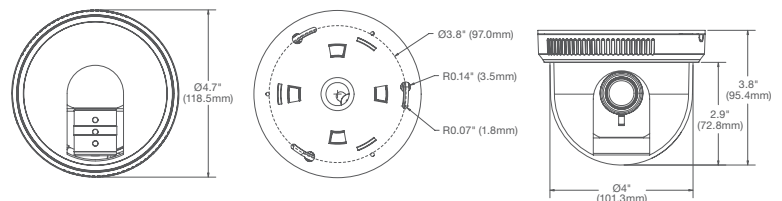

All-in-One Solution

D4S Mechanical

Casing	Acrylonitrile Butadiene Styrene (ABS) Plastic Housing	
	Acrylic (PMMA) Dome	
Total Unit Dimensions	Unit	Ø 4.7" (118.5mm) x 3.8" H (95.4mm)
	Packaged	6.5" W (165mm) x 6.5" L (165mm) x 5.8" H (147mm)
Weight	Unit	0.47 lbs (0.215kg) w/o camera 0.98 lbs (0.445kg) w/ camera
	Packaged	1.4 lbs (0.635kg)

D4SO Mechanical

Casing	Die-cast aluminum chassis	
	Polycarbonate Dome	
Total Unit Dimensions	Unit	Ø 5.5" (140.3mm) x 4.9" H (124.6mm)
	Packaged	8" W (203mm) x 7.5" L (190mm) x 6" H (152mm)
Weight	Unit	2.0 lbs (0.91kg) w/o camera 2.4 lbs (1.09kg) w/ camera
	Packaged	3.1 lbs (1.406kg)