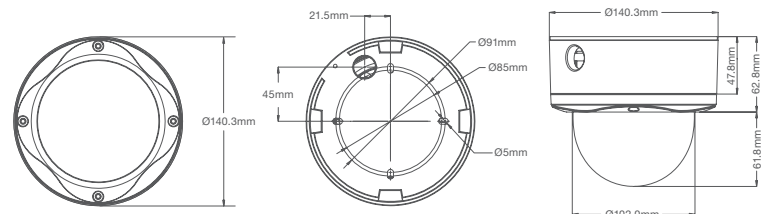

All-in-One Solution

D4S Mechanical

Casing	Acrylonitrile Butadiene Styrene (ABS) Plastic Housing	
	Acrylic (PMMA) Dome	
Total Unit Dimensions	Unit	Ø 4.7" (118.5mm) x 3.8" H (95.4mm)
	Packaged	6.5" W (165mm) x 6.5" L (165mm) x 5.8" H (147mm)
Weight	Unit	0.47 lbs (0.215kg) w/o camera 0.98 lbs (0.445kg) w/ camera
	Packaged	1.4 lbs (0.635kg)

D4SO Mechanical

Casing	Die-cast aluminum chassis	
	Polycarbonate Dome	
Total Unit Dimensions	Unit	Ø 5.5" (140.3mm) x 4.9" H (124.6mm)
	Packaged	8" W (203mm) x 7.5" L (190mm) x 6" H (152mm)
Weight	Unit	2.0 lbs (0.91kg) w/o camera 2.4 lbs (1.09kg) w/ camera
	Packaged	3.1 lbs (1.406kg)