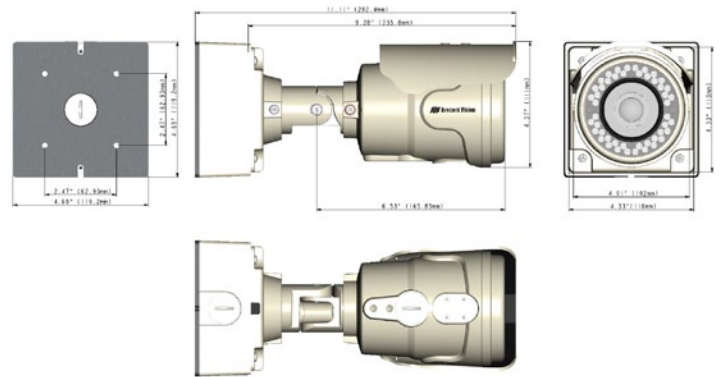

Mechanical	Casing	Die-casting aluminum cylindrical (Bullet-style) housing IP66 weather proof standard Vandal resistant
	Mount	Easily adjustable 3-axis w/360° pan, 90° tilt and 360° z-axis
Total Unit Dimensions	Unit	4.7" H (119mm) x 4.7" W (119mm) x 11.11" D (282mm)
	Packaged	7.1" H (180mm) x 7.1" W (180mm) x 13.5" D (342.9mm)
Weight	Unit	3.9 lb (1.76 kg)
	Packaged	5.2 lb (2.35 kg)