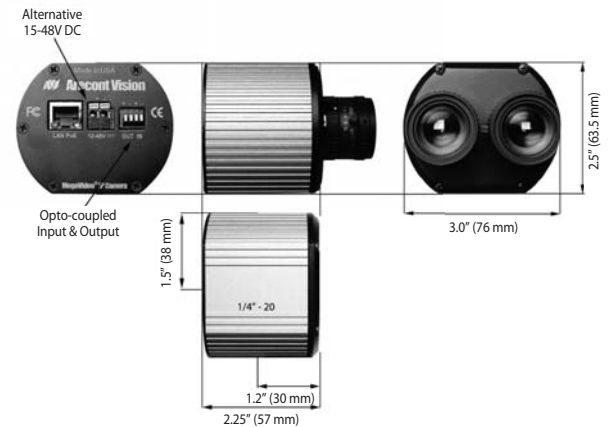

Mechanical

- 3"W (76 mm) x 2.5"H (63.5 mm) x 2.25"D (57mm) (w/o lens)
- 8.6 oz (243 grams) (w/o lens)
- C/CS lens mount

Housing Accessories:

- Dome 4-I - Indoor 4" Vandal Dome
- Dome 5-I - Indoor 5" Recessed Dome