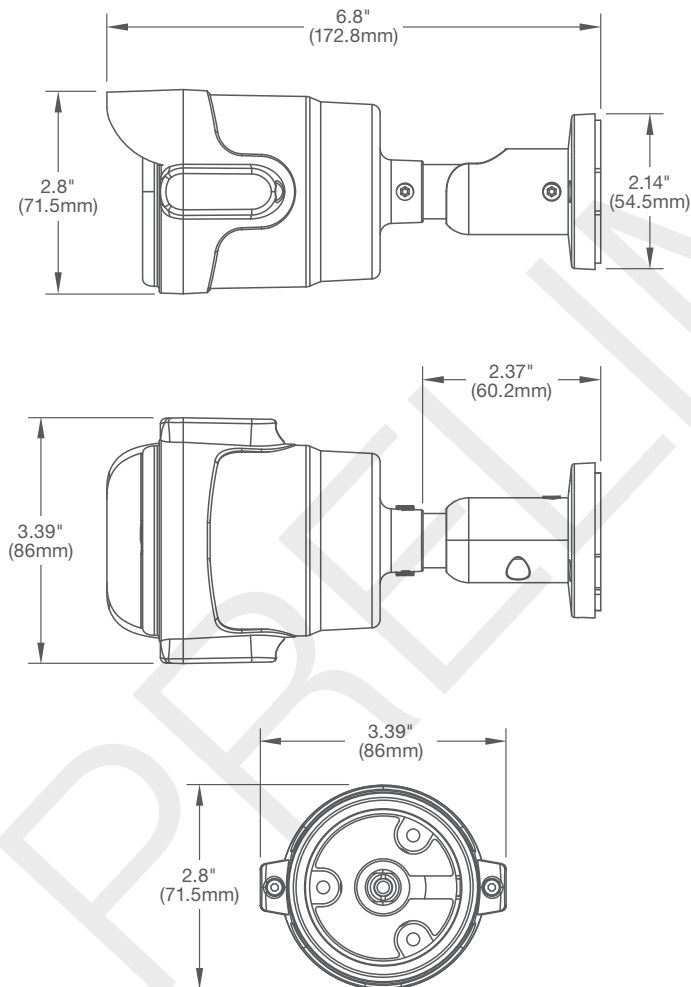

† Maximum with H.264 compression

IR Illuminator

LEDs	12pcs 850 LEDs
Projection Distance	50ft (15m) max
Projection Angle	60° and 75°

Mechanical

Casing	Die-cast aluminum cylindrical (bullet-style) housing	
	IP66 weather proof standard	
	IK-10 impact-resistant	
Mount	Easily adjustable 3-axis with 360° pan, 90° tilt and 360° z-axis	
Dimensions <small>(See Dimensions)</small>	Unit	2.8" H (71.5mm) x 3.39" W (86mm) x 6.8" D (172.8mm)
	Packaged	4.7" H (120mm) x 5.3" W (135mm) x 7.9" L (200mm)
Weight	Unit	1.01lbs (0.46kg)
	Packaged	1.32lbs (0.60kg)

Dimensions

See Next Page for Ordering Information

Ordering Information

Model Numbers

1080p	AV2325DNIR	
	AV2326DNIR	WDR
3MP	AV3325DNIR	
	AV3326DNIR	WDR

Accessories

AV-EBAS	Square Electrical Box Adapter
MCD-EBA	Round Electrical Box Adapter