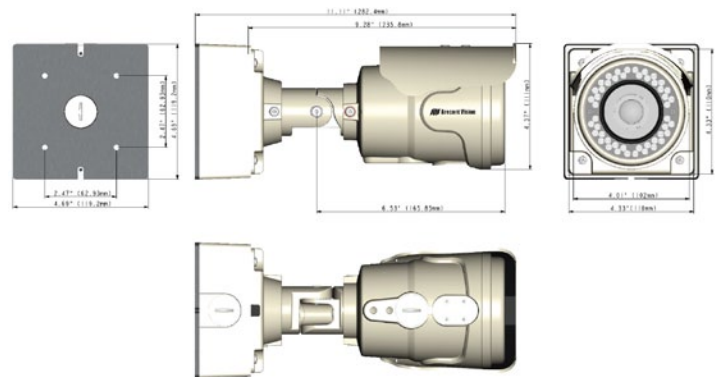

<b>Mechanical</b>	<b>Casing</b>	Die-casting aluminum cylindrical (Bullet-style) housing IP66 weather proof standard Vandal resistant
	<b>Mount</b>	Easily adjustable 3-axis w/360° pan, 90° tilt and 360° z-axis
<b>Total Unit Dimensions</b>	Unit	4.7" H (119mm) x 4.7" W (119mm) x 11.11" D (282mm)
	Packaged	7.1" H (180mm) x 7.1" W (180mm) x 13.5" D (342.9mm)
<b>Weight</b>	Unit	3.9 lb (1.76 kg)
	Packaged	5.2 lb (2.35 kg)