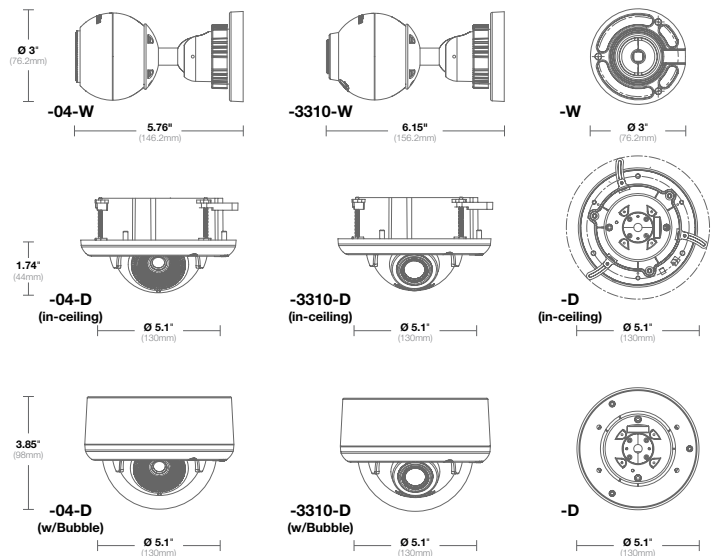

Audio Electrical (-A models only)	Streaming	Two-way
	Compression	G.711 PCM 8 kHz
	Input/Output	Integrated microphone / line output

Mechanical	Casing	-W	Die-cast aluminum 3" metal ball and mount
		-D	Plastic surface/in-ceiling dome w/ Acrylic bubble
	Lens	-3310	External lens adjustment for zoom, focus and iris
		-04	External lens adjustment for focus
	Gimbal	Easy 3-axis camera adjustment w/360° pan, 90° tilt and 360° z-axis	
	Dimensions	-04-W	Ø 3" (76.2mm) x 5.76" H (146.2mm)
		-3310-W	Ø 3" (76.2mm) x 6.15" H (156.2mm)
		-D (in-ceiling)	Ø 5.1" (130mm) x 1.74" H (44mm)
		-D (surface mount w/ bubble)	Ø 5.1" (130mm) x 3.85" H (98mm)
		Camera Unit	Packaged
Weight	-W	1.2lbs (0.54kg)	2.0lbs (0.9kg)
	-D	1.2lbs (0.54kg)	1.9lbs (0.86kg)
Dome Color	-LG	Light Gray Dome	