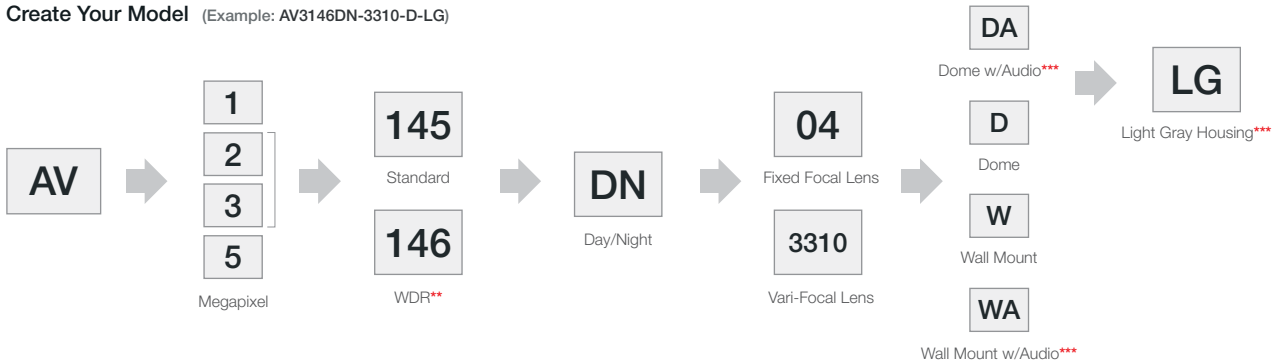

Model Specific Features

AV1145DN	1.3MP Effective	42fps	-	-	-
AV2145DN	1080p	31fps	-	Casino™ Mode	-
AV2146DN	1080p Effective	30fps	WDR	-	-
AV3145DN	3MP Effective	21fps	-	-	Binning
AV3146DN	3MP	21fps	WDR	-	Binning
AV5145DN	5MP	14fps	-	-	Binning

Build-to-Order Options

-W	Wall Mount Model
-D	Dome or Recessed Dome Model
-3310	3.3mm–10mm Vari-Focal Lens
-04	4mm Fixed Focal Lens
-A	Audio
-LG	Light Gray

Ex: AV3145DN-3310-DA-LG
Light Gray 3MP MegaBall® Dome version with 3.3-10mm Lens and Audio

Create Your Model (Example: AV3146DN-3310-D-LG)

*All WDR models have Day/Night functionality
**WDR for 2MP (1080p) and 3MP models only
***Audio and Light Gray dome housing only available in some configurations

Camera Imaging Specifications

Model		AV1145	AV2145	AV2146	AV3145	AV3146	AV5145
Image Sensor (CMOS)		1.3MP Effective	2.07MP (1080p)	2.07MP (1080p) Effective	3MP Effective	3MP	5MP
Optical Format		1/2.7*	1/2.7*	1/3.2*	1/2.5*	1/3.2*	1/2.5*
Pixel Pitch		3µm	3µm	2.2µm	2.2µm	2.2µm	2.2µm
Minimum Illumination	Color (day mode)	0.1 Lux	0.1 Lux	0.3 Lux	0.3 Lux	0.3 Lux	0.3 Lux
	Color Binning (day mode)	-	-	-	0.15 Lux	0.15 Lux	0.15 Lux
	B/W (night mode)	0 Lux, IR sensitive	0 Lux, IR sensitive	0 Lux, IR sensitive	0 Lux, IR sensitive	0 Lux, IR sensitive	0 Lux, IR sensitive
Full FOV Resolution		1280 H x 1024 V	1920 H x 1080 V	1920 H x 1080 V	2048 H x 1536 V	2048 H x 1536 V	2592 H x 1944 V
1/4 Resolution		640 H x 512 V	960 H x 540 V	960 H x 540 V	1024 H x 768 V	1024 H x 768 V	1296 H x 972 V
Dynamic Range		69dB	69dB	WDR up to 100dB	70.1dB	WDR up to 100dB	70.1dB
Frame Rates	At Max Res.	42fps (1280 x 1024)	31fps (1920 x 1080)	30fps (1920 x 1080)	21fps (2048 x 1536)	21fps (2048 x 1536)	14fps (2592 x 1944)
	Cropped	-	42fps (1280 x 1024)	41fps (1280 x 1024)	29fps (1920 x 1080) 41fps (1280 x 1024)	30fps (1920 x 1080) 41fps (1280 x 1024)	21fps (2048 x 1536) 29fps (1920 x 1080) 41fps (1280 x 1024)
	Binning Mode	-	-	-	46fps (1024 x 768) 64fps (960 x 540)	21fps (1024 x 768) 27fps (800 x 600) 31fps (960 x 540) 32fps (640 x 512)	34fps (1296 x 972) 46fps (1024 x 768) 64fps (960 x 540)
Lens H-FOV	4mm, 1/2.5", F1.6 (- 04 version)	55°	82°	63°	71°	68°	90°
	3.3-10mm, 1/2.5", F1.6 (- 3310 version)	62°-24°	93°-36°	68°-26°	73°-28°	72°-28°	92°-36°