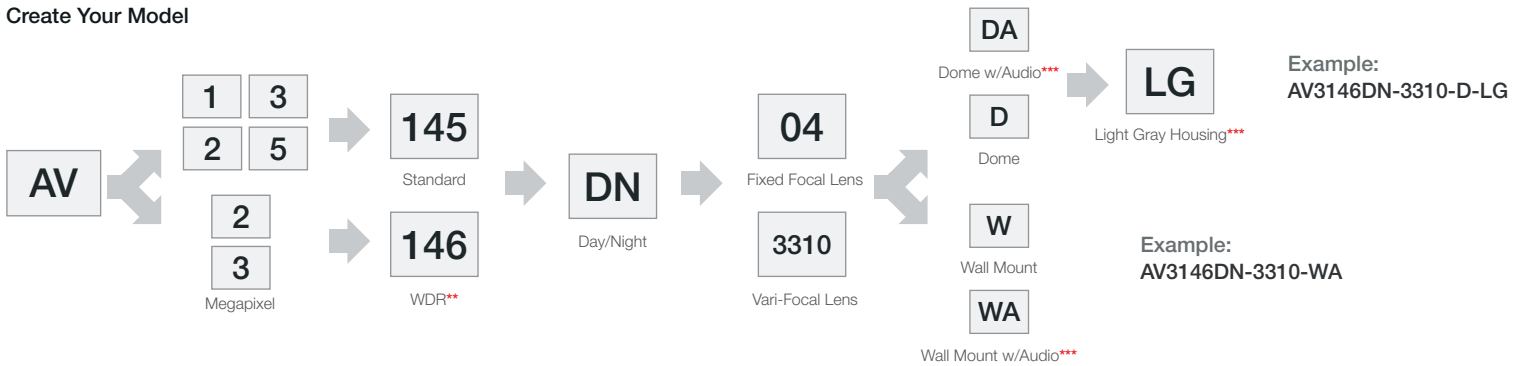

Model Specific Features

AV1145DN	1.3MP Effective	42fps	-	-	-
AV2145DN	1080p	31fps	-	Casino™ Mode	-
AV2146DN	1080p Effective	30fps	WDR	-	-
AV3145DN	3MP Effective	21fps	-	-	Binning
AV3146DN	3MP	21fps	WDR	-	Binning
AV5145DN	5MP	14fps	-	-	Binning

Build-to-Order Options

-W	Wall Mount Model
-D	Dome or Recessed Dome Model
-3310	3.3mm-10mm Vari-Focal Lens
-04	4mm Fixed Focal Lens
-A	Audio
-LG	Light Gray Dome

Ex: AV2145DN-3310-DA-LG
MegaBall™ 1080p Dome camera with 3.3-10mm Lens with Audio in Light Gray

Create Your Model

*All MegaBall models have Day/Night functionality
**WDR for 2MP (1080p) and 3MP models only
***Audio and Light Gray dome housing only available in some configurations

Camera Imaging Specifications

Model		AV1145	AV2145	AV2146	AV3145	AV3146	AV5145
Image Sensor (CMOS)		1.3MP Effective	2.07MP (1080p)	2.07MP (1080p) Effective	3MP Effective	3MP	5MP
Optical Format		1/2.7"	1/2.7"	1/3.2"	1/2.5"	1/3.2"	1/2.5"
Pixel Pitch		3µm	3µm	2.2µm	2.2µm	2.2µm	2.2µm
Minimum Illumination	Day/Night (-DN Version)	0 Lux, IR sensitive	0 Lux, IR sensitive	0 Lux, IR sensitive	0 Lux, IR sensitive	0 Lux, IR sensitive	0 Lux, IR sensitive
Full FOV Resolution		1280 H x 1024 V	1920 H x 1080 V	1920 H x 1080 V	2048 H x 1536 V	2048 H x 1536 V	2592 H x 1944 V
1/4 Resolution		640 H x 512 V	960 H x 540 V	960 H x 540 V	1024 H x 768 V	1024 H x 768 V	1296 H x 972 V
Dynamic Range		69dB	69dB	WDR up to 100dB	70.1dB	WDR up to 100dB	70.1dB
Frame Rates	At Max Res.	42fps (1280 x 1024)	31fps (1920 x 1080)	30fps (1920 x 1080)	21fps (2048 x 1536)	21fps (2048 x 1536)	14fps (2592 x 1944)
	Cropped	-	42fps (1280 x 1024)	41fps (1280 x 1024)	29fps (1920 x 1080) 41fps (1280 x 1024)	30fps (1920 x 1080) 41fps (1280 x 1024)	21fps (2048 x 1536) 29fps (1920 x 1080) 41fps (1280 x 1024)
	Binning Mode	-	-	-	46fps (1024 x 768) 64fps (960 x 540)	21fps (1024 x 768) 27fps (800 x 600) 31fps (960 x 540) 32fps (640 x 512)	34fps (1296 x 972) 46fps (1024 x 768) 64fps (960 x 540)
Lens H-FOV	4mm, 1/2.5", F1.6 (- 04 version)	55°	82°	63°	71°	68°	90°
	3.3-10mm, 1/2.5", F1.6 (- 3310 version)	61°-21°	90°-31°	73°-26°	75°-25°	78°-28°	95°-32°