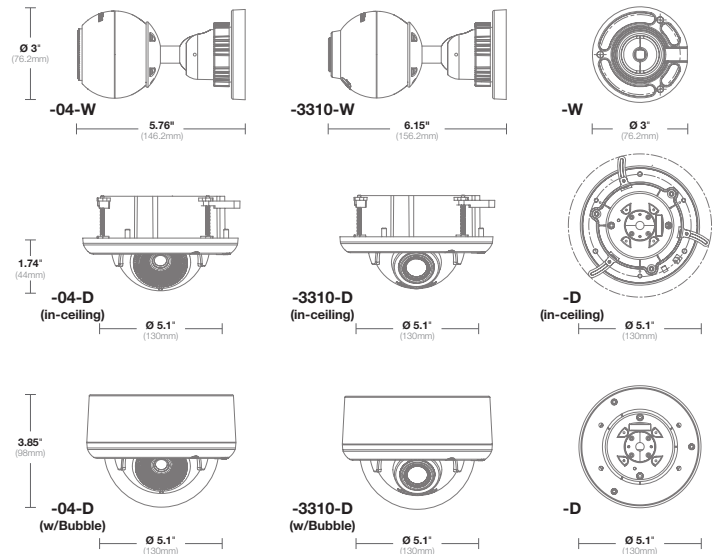

Audio Electrical (-A models only)	Streaming	Two-way
	Compression	G.711 PCM 8 kHz
	Input/Output	Integrated microphone / line output

Mechanical	Casing	-W	Die-cast aluminum 3" (76.2mm) metal ball and mount
		-D	Plastic surface/in-ceiling dome w/ Acrylic bubble
	Lens	-3310	External lens adjustment for zoom, focus and iris
		-04	External lens adjustment for focus
	Gimbal	Easy 3-axis camera adjustment w/360° pan, 90° tilt and 360° z-axis	
	Dimensions	-04-W	Ø 3" (76.2mm) x 5.76" H (146.2mm)
		-3310-W	Ø 3" (76.2mm) x 6.15" H (156.2mm)
		-D (in-ceiling)	Ø 5.1" (130mm) x 1.74" H (44mm)
		-D (surface mount w/ bubble)	Ø 5.1" (130mm) x 3.85" H (98mm)
		Camera Unit	Packaged
	Weight	-W	1.2lbs (0.54kg) 2.0lbs (0.9kg)
		-D	1.2lbs (0.54kg) 1.9lbs (0.86kg)
	Dome Color	-LG	Light Gray Dome