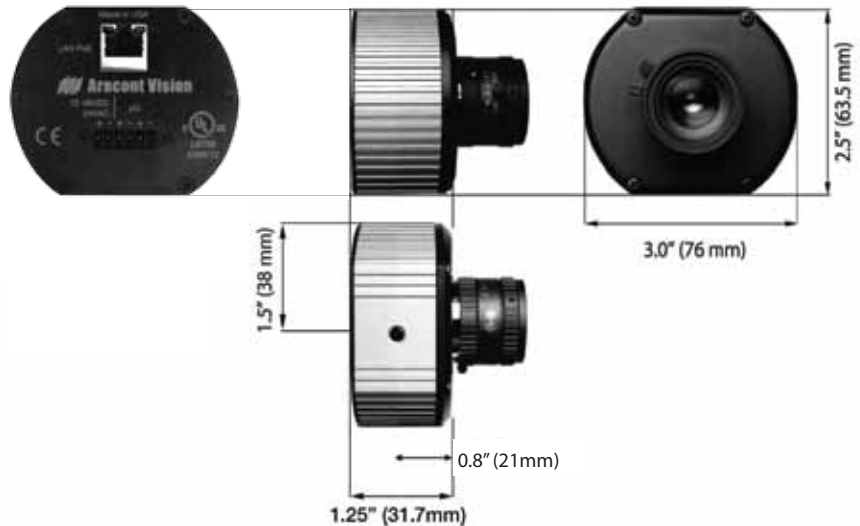

Mechanical

- 3" W (76 mm) x 2.5" H (63.5 mm) x 1.25" D (31.7 mm) (w/o lens)
- 5.8 oz (164 grams) w/o lens
- C/CS lens mount

Accessories

- D4S: Indoor 4" Surface Mount Dome
- D4F: Indoor 4" In-Ceiling Flush Mount Dome
- D4SO: Outdoor 4" Ip66, Ik-10, Dome Housing
- Dome 4-I: Indoor 4" Vandal Dome
- Dome 4-O: Outdoor 4" Vandal Dome
- Dome 5-I: Indoor 5" Recessed Dome
- HSG2: Outdoor Ip67 Housing with Heater and Dual Fans