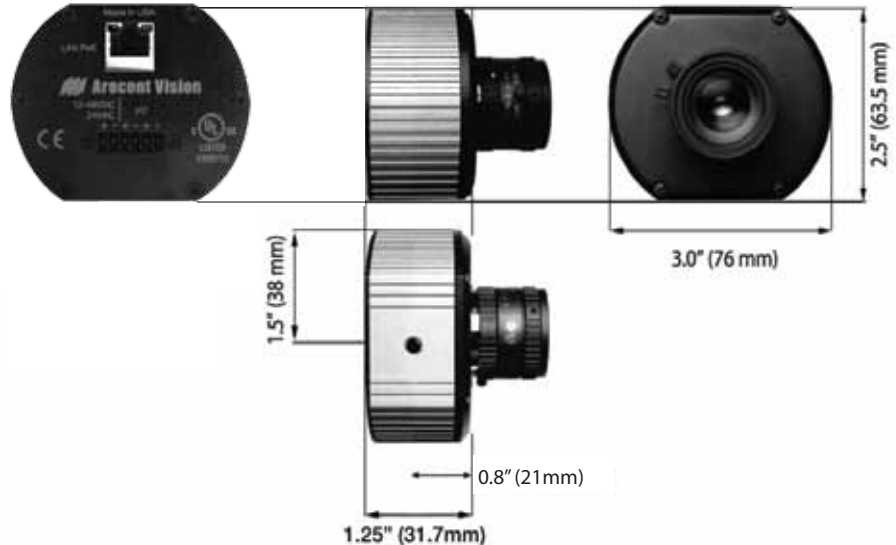

Electrical

- General purpose opto-coupled input and output
- Power over Ethernet (PoE): PoE 802.3af for camera
- Auxiliary power 12-48V DC, 24V AC
- Power consumption: 5 Watts maximum
- Optional DC AI connection (AV10115AI)

Environmental

- Operating temperature -5°C (23 °F) to +60°C (140 °F)
- Stable image temperature 0°C (32 °F) to +50°C (122 °F)
- Storage temperature -20°C (-4 °F) to +60°C (140 °F)
- Humidity 0% to 90% (non-condensing)

Programmability

- Privacy mask
- Flexible cropping
- Auto Exposure (AE) and Gain Control (AGC) >120dB
- On-camera real-time motion detection with 1024 detection zones
- Auto backlight compensation
- Auto multi-matrix white balance
- 50/60Hz selectable flicker control
- Electronic pan, tilt, zoom (PTZ)
- Electronic image flip - 180 degree rotation
- Resolution windowing down to 1x1 pixel for JPEG and 2x2 pixels for H.264
- Programmable shutter speed to help control motion blur
- MoonLight™ mode - extended exposure and proprietary noise cancellation
- Programmable resolution, brightness, saturation, gamma, sharpness, tint
- Picture-in-Picture: simultaneous delivery of full field of view and zoomed images
- Bandwidth & storage savings by running at 1/4 resolution

Regulatory Approvals/ Listings

- FCC, CE, RoHS, UL

Industry standard

- PSIA compliance

Mechanical

- 3"W (76 mm) x 2.5"H (63.5 mm) x 1.25"D (31.7mm) (w/o lens)
- 5.8 oz (164 grams) w/o lens
- C/CS lens mount

Accessories:

- D4S : Indoor 4" Surface Mount Dome
- D4F : Indoor 4" In-Ceiling Mount Dome
- Dome 4-I : Indoor 4" Vandal Dome
- Dome 4-O : Outdoor 4" Vandal Dome
- Dome 5-I : Indoor 5" Recessed Dome
- HSG1-O-W : Outdoor Environmental Housing w/Heater/Blower

Lenses

1. Ultra HD lenses
     - UHD8.0
     - UHD16.0
     - UHD25.0
     - UHD35.0
2. *Note: Please use Ultra HD lenses to get best image quality and resolution