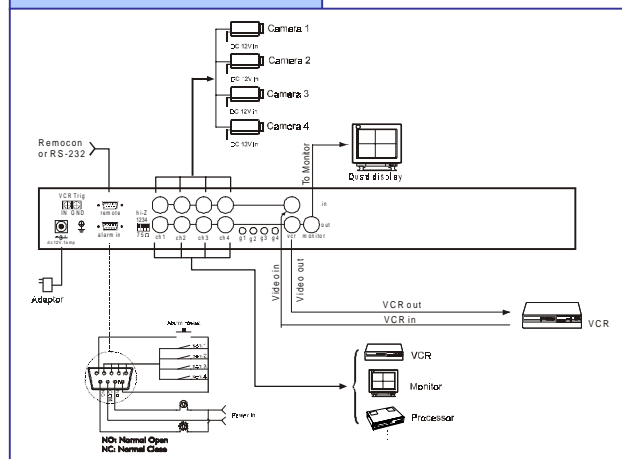

4CH Color Duplex Multiplexer

MPX-9004E
MPX-9004EA

Premium Model

- ▶ High resolution in quad display
- ▶ Real time refresh rate in live multi-screen display
- ▶ Duplex operation
- ▶ Revolutionary auto VCR speed detection with and without switching pulse connection
- ▶ Multiple playback formats
- ▶ On screen time, title & setup menu
- ▶ Auto & user adjustable VCR sync.
- ▶ Double speed in VCR operation
- ▶ Full alarm operations
- ▶ RS-232 port
- ▶ Optional remote keypad
- ▶ Bounce free sequencing
- ▶ Motion detection
- ▶ Priority recording
- ▶ Covert camera
- ▶ Alarm timer
- ▶ **REMARK:**
MPX-9004EA: MPX-9004E plus audio function

Basic Connection

Specifications

Model Number	MPX-9104S MPX-9104SA	MPX-9104E MPX-9104EA	MPX-9004S MPX-9004SA	MPX-9004E MPX-9004EA
Camera Type	B/W		Color	
Input Channel Number	4			
Refresh Rate	30(25) FPS Live Video Display			
Resolution	1024 x 512 in Live Multi -Display Mode			
Number of Color	256 Grayscales		16.7 Million	
Time/Date/Title	Yes			
Simplex/Duplex	Duplex			
Live Multi-Screen Display	Yes			
On Screen Setup	Yes			
Loop Through	Yes			
Video Gain Adjustment	Yes		No	
Sequencer	Yes			
Adjustable Dwell Time	Yes			
VCR Synchronization				
Programmable Field Delay	Yes			
Switching Pulse Input	Yes			
Number of Alarm Input	4			
Adjustable Alarm Hold Time	Yes			
Alarm called Full Screen	Yes			
Built in Buzzer	Yes			
Motion Detection	No	Yes	No	Yes
Video Motion Alarm	No	Yes	No	Yes
Alarm Timer	No	Yes	No	Yes
Priority Recording	No	Yes	No	Yes
Covert Camera	No	Yes	No	Yes
Video Loss Alarm	Yes			
Freeze of Last Picture	Yes			
Optional Remote Control Key Pad	Yes			
RS-232	Yes			
Security Lock	Yes			
Bounce Free Selection	Yes			
Multiple Playback Format	Yes			
Individual 75 Ω / Hi-impedance Termination	Yes			

REMARK:

MPX-9104SA: MPX-9104S plus audio function

MPX-9104EA: MPX-9104E plus audio function

MPX-9004SA: MPX-9004S plus audio function

MPX-9004EA: MPX-9004E plus audio function