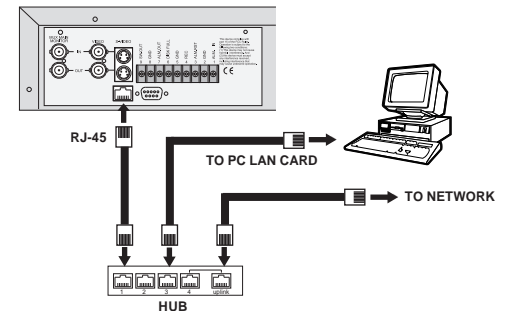

CONNECTED WITH LAN OR WAN (INTERNET)