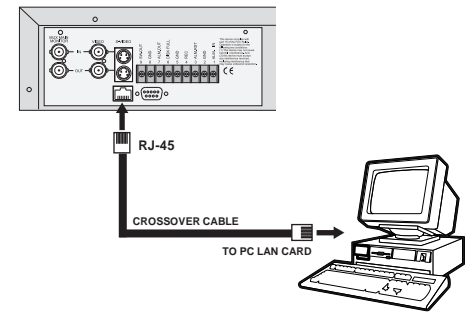

### Digital Video Recorder DMS-3001

- ▶ Truly Stand-alone Digital Video Recorder.
- ▶ Equipped with 3 hard-disk drives.  
(One removable HDD with hot-swapping capability)
- ▶ Capable of working with most existing multiplexers.
- ▶ 60 IPS(50 IPS for PAL) refresh rate recording  
(10 speeds selectable)
- ▶ Critical image archiving via 1.44MB floppy drive.
- ▶ Pre-alarm image recording.
- ▶ TCP/IP network ready for live/recorded images management.
- ▶ Archived image integrity protection.
- ▶ Image quality selectable at 3 different levels for recording.
- ▶ Schedule/Manual/Alarm/Circular recording mode.
- ▶ T&D,event,and complete list search.
- ▶ Fast(2X,4X,8X,16X,32X)/Slow (1/2X,1/4X,1/8X,1/16X)playback recorded video forward and backward.
- ▶ Picture-by picture display playback.
- ▶ On-screen setup menu and channel title/time programmable.
- ▶ Security key lock and password protection.
- ▶ Full-disk warning and status indicated by LEDs.
- ▶ RS-232 communication port.
- ▶ Power interruption recovery.
- ▶ Operation-status record log.

## CONNECTED WITH A COMPUTER

CROSSOVER CABLE PIN CONFIGURATION