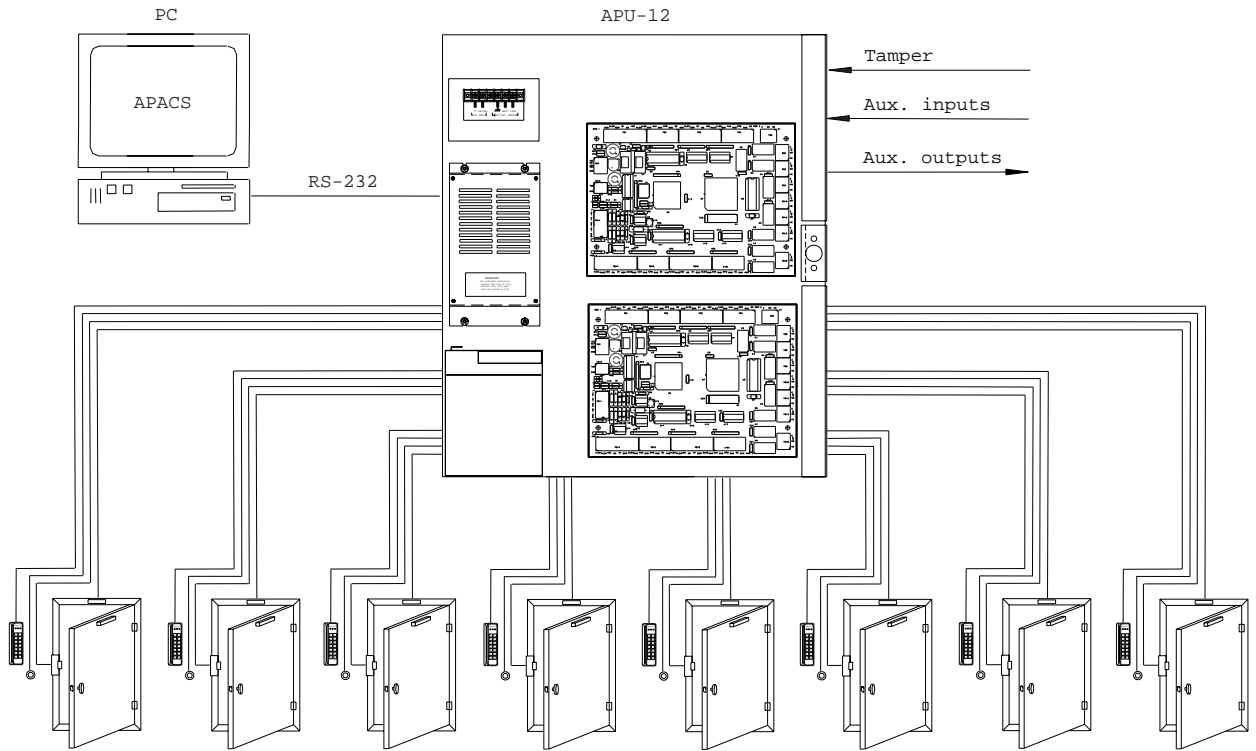

- 0.5A power for each locking device
- Compact 16 x 18 x 5 enclosure fits all components
- 30,000 users with 1MB of RAM (included)
- 8 auxiliary alarm inputs & 8 relay outputs
- AAN-32 32-reader controller included

EZ-EIGHT CONFIGURATION DIAGRAM

EZ-Eight components:

- APU-12 power supply/charger and battery in enclosure
- AAN-32 32-reader controller
- APACS security management software
- 12 foot cable with DB-9 connector for connection to PC
- Two AIM-4 4-reader interfaces
- Eight readers
- 2 test cards