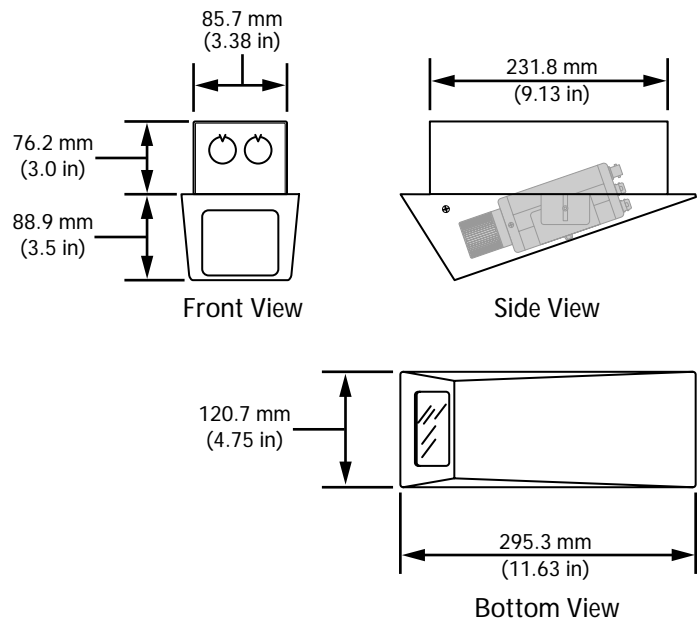

SPECIFICATIONS

Model Numbers

AD1301	Camera housing, indoor, ceiling wedge, 231 mm (9.10 in) maximum camera/lens size
AD1303	Camera housing, indoor, ceiling wedge, 304 mm (12.0 in) maximum camera/lens size

Mechanical

Dimensions (H x W x D)

AD1301

Total	165.1 x 120.7 x 295.3 mm (6.6 x 4.75 x 11.63 in)
Above Ceiling	76.2 x 85.7 x 231.8 mm (3.0 x 3.38 x 9.13 in)
Below Ceiling	88.9 x 120.7 x 295.3 mm (3.5 x 4.75 x 11.63 in)

AD1303

Total	208 x 158.8 x 377.8 mm (8.19 x 6.25 x 14.88 in)
Above Ceiling	102 x 127 x 317.5 mm (4.0 x 5.0 x 12.5 in)
Below Ceiling	106 x 158.8 x 377.8 mm (4.25 x 6.25 x 14.88 in)

Construction

Back box	18 gauge (1.2 mm) steel
Housing	16 gauge (1.5 mm) steel
Viewing Window	6.35 mm (0.25 in) thick Lexan®
Housing Finish	Baked enamel texture
Color	Beige

Unit Weight

AD1301	1.82 kg (4.0 lbs)
AD1303	3.75 kg (8.25 lbs)

Shipping Weight

AD1301	2.42 kg (5.3 lbs)
AD1303	4.35 kg (9.6 lbs)

Cable Entry ..... Four 1/2-inch electrical knockouts

Maximum Camera/Lens Size

AD1301	231 mm (9.10 in)
AD1303	304 mm (12.0 in)

Camera Mounting ..... 1/4-inch - 20

Optional Mounting Accessories

AD1301DCM	2' x 2' Drop Ceiling Mount for AD1301
AD1303DCM	2' x 2' Drop Ceiling Mount for AD1303
AD1303RK	Drop Ceiling Rail Kit for AD1301DCM and AD1303DCM

AD1301 Diagram