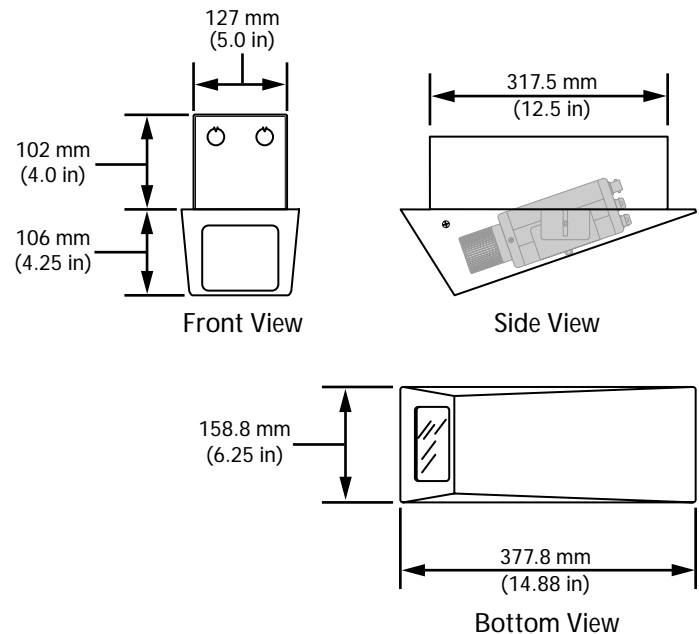

AD1303 Diagram