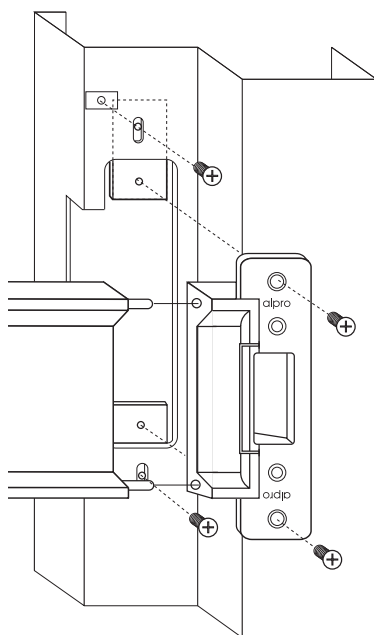

DESCRIPTION	FUNCTION	CODE
12/24vDC ANSI Short SS Strike including mounting kit	Fail Safe/PTL	AL111AS
12/24vDC ANSI Short SS Strike including mounting kit	Fail Secure/PTO	AL112AS
12/24vDC ANSI Long SS Strike including mounting kit	Fail Safe/PTL	AL111BS
12/24vDC ANSI Long SS Strike including mounting kit	Fail Secure/PTO	AL112BS

ACCESSORIES	CODE
15mm Extension Lip	ALEX1115
25mm Extension Lip	ALEX1125
50mm Extension Lip	ALEX1150
75mm Extension Lip	ALEX1175
Rectifier Sounder Module	IEC-RM1

Illustrated AL110 ANSI short metal door preparation

(BS) ANSI long faceplate 200 x 35

(AS) ANSI short faceplate 124 x 31

15, 25, 50 & 75mm Extension Lips are available as extras

Note: For detail of installation see instructions/ template

(BS) ANSI Long Faceplate