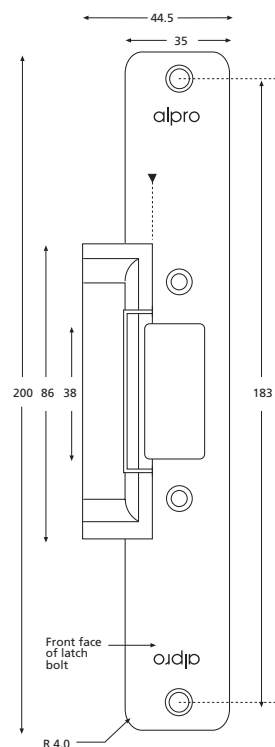

DESCRIPTION	FUNCTION	CODE
12/24vDC ANSI Short SS Strike including mounting kit	Fail Safe/PTL	AL111AS
12/24vDC ANSI Short SS Strike including mounting kit	Fail Secure/PTO	AL112AS
12/24vDC ANSI Long SS Strike including mounting kit	Fail Safe/PTL	AL111BS
12/24vDC ANSI Long SS Strike including mounting kit	Fail Secure/PTO	AL112BS

(BS) ANSI long faceplate 200 x 35

(AS) ANSI short faceplate 124 x 31

15, 25, 50 & 75mm Extension Lips are available as extras

Note: For detail of installation see instructions/ template

(BS) ANSI Long Faceplate

(AS) ANSI Short Faceplate